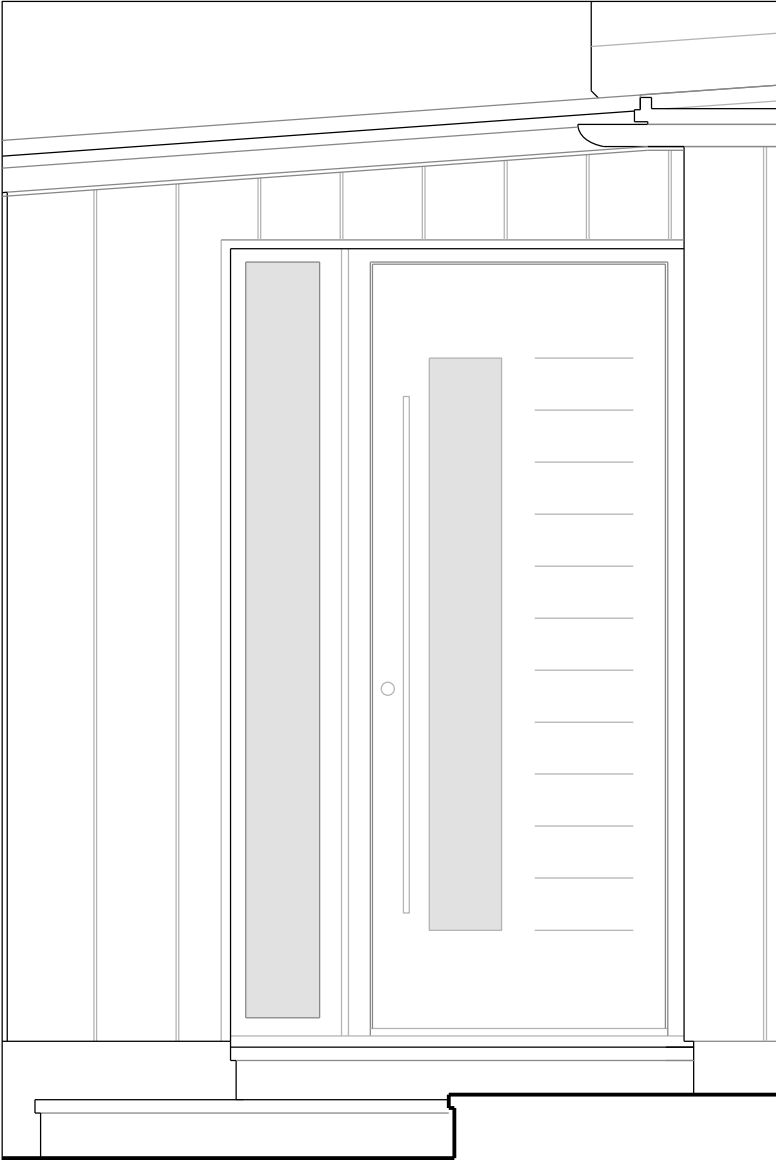

Anna Hammond Architect

5 Springfield, Norton St Philip, Bath, BA2 7NR
 T: 01373 834439 M: 0772 941 1360
 E: annahammond@ymail.com

NOTES:
 New door to be Smart Systems 'Oakham' Designer entrance door,
 thermally broken aluminium frame in ALC008 'Steel Grey' with
 full height, obscure glazed, fixed side window

See also drawings 72-D-10 & 11 for jamb and meeting mullion details

REV DATE NOTES
 A 09.02.24 Door colour and gutter detail amended

PROJECT
 5 Farleigh Road, Norton St Philip

CLIENT
 Val Fox

DRAWING TITLE
 DG.01 New door/window detail