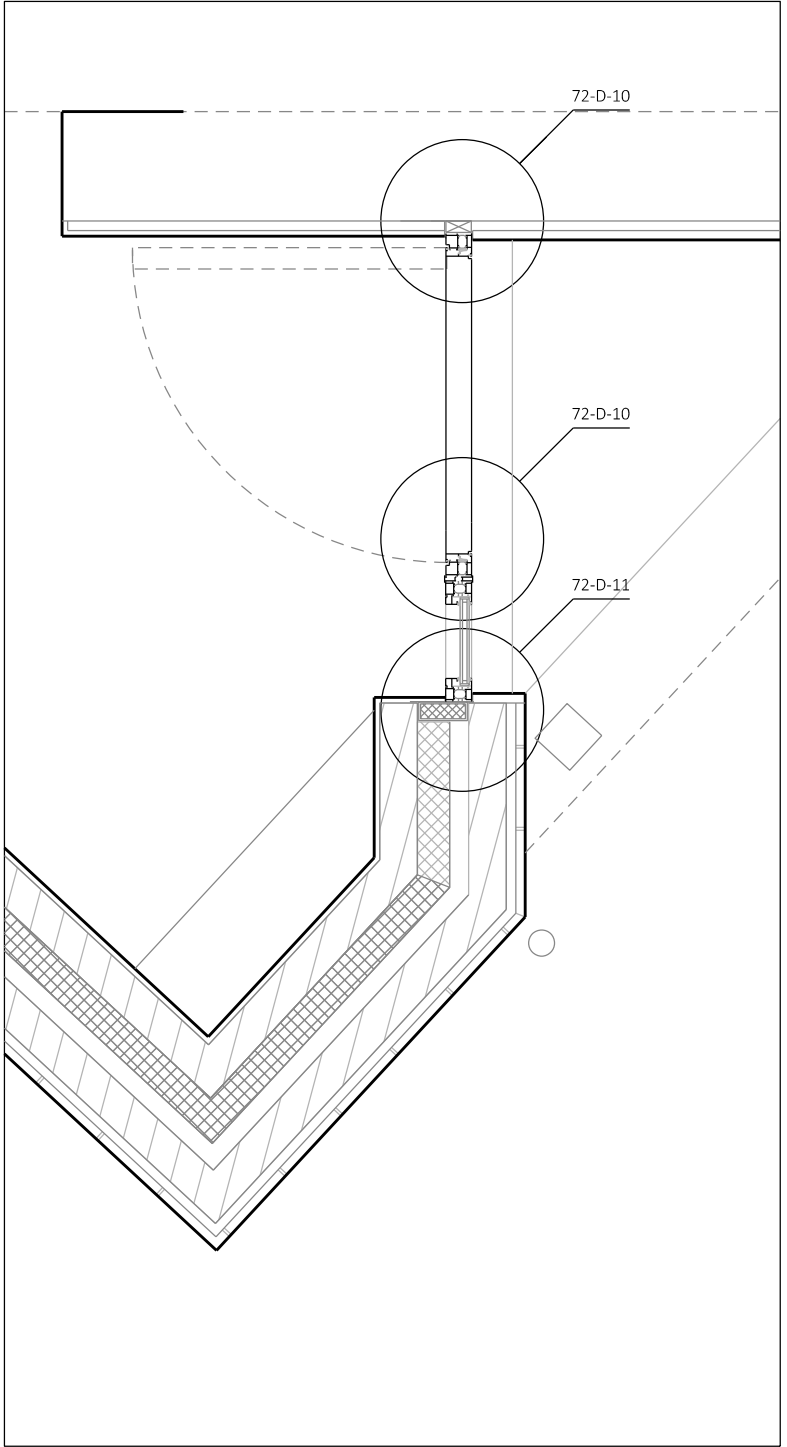

Anna Hammond Architect

5 Springfield, Norton St Philip, Bath, BA2 7NR
 T: 01373 834439 M: 0772 941 1360
 E: annahammond@ymail.com

NOTES:
 New door to be Smart Systems 'Oakham' Designer entrance door,
 thermally broken aluminium frame in ALC008 'Steel Grey' with
 full height, obscure glazed, fixed side window

See also drawings 72-D-10 & 11 for jamb and meeting mullion details

REV DATE NOTES
 A 09.02.24 Door colour and gutter detail amended

PROJECT
 5 Farleigh Road, Norton St Philip

CLIENT
 Val Fox

DRAWING TITLE
 DG.01 New door/window detail

SCALE
 1:20@A4

DATE
 Jan 2024

DRAWING NO. REV.
 72-D-09 A

Contractors must check all dimensions on site.
 Only figured dimensions are to be worked from.
 Discrepancies must be reported before proceeding.
 This drawing is copyright. ©