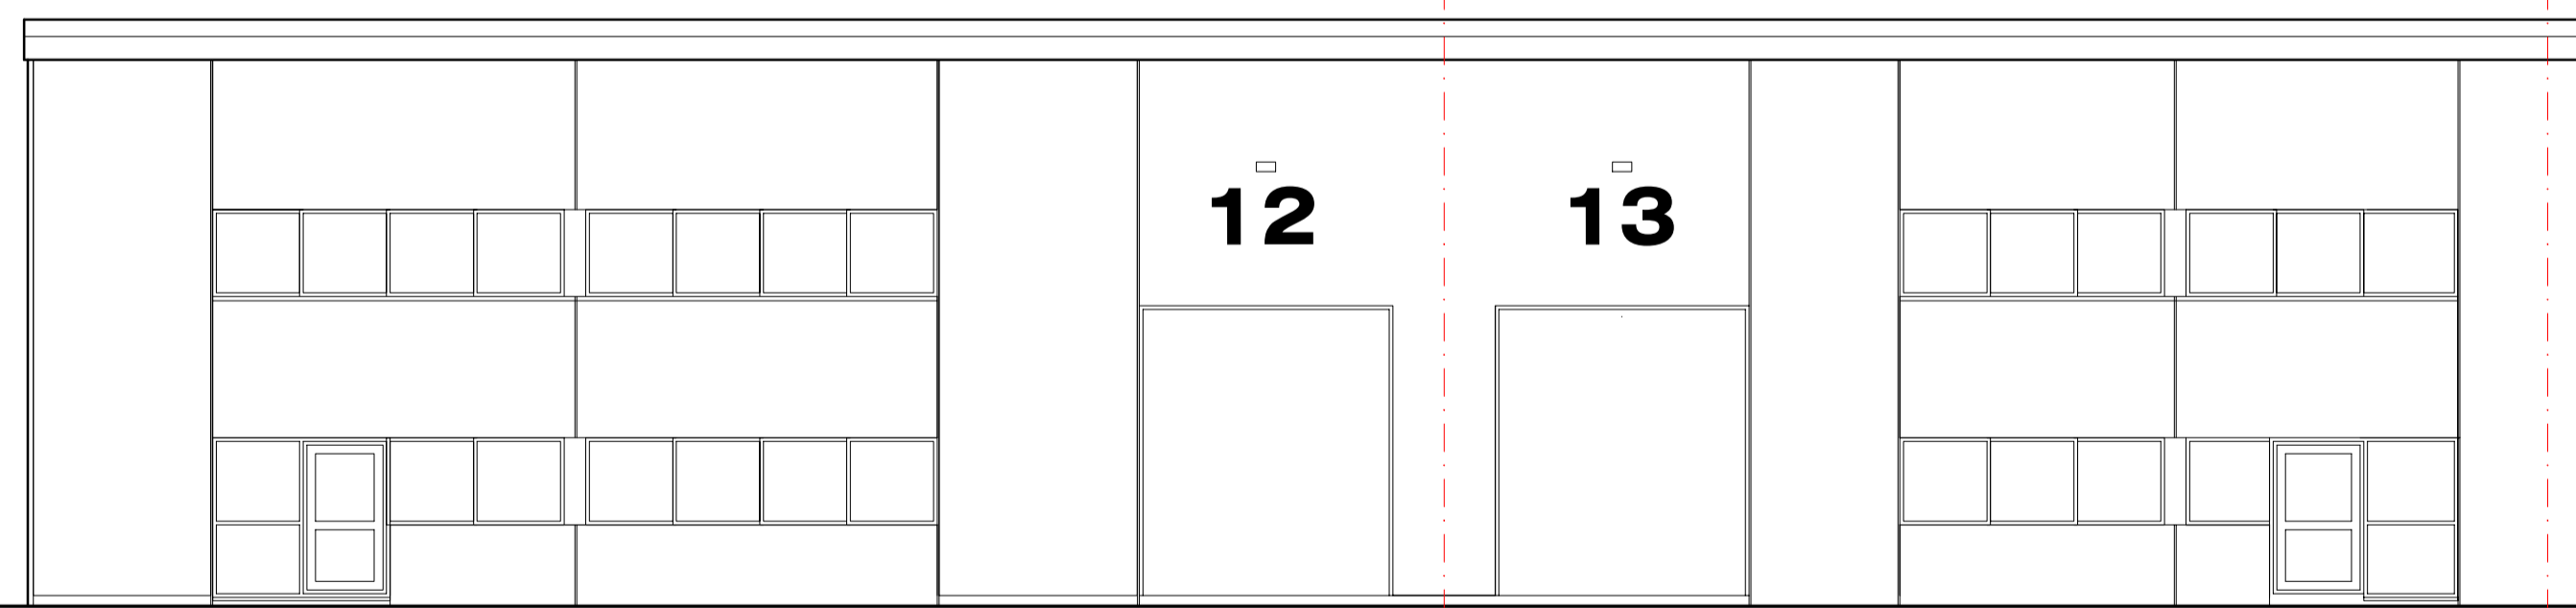

©Crown Copyright and database rights 2023 OS Licence no. AC0000849896

Site Location Plan - 1/1250

Existing Block Plan - 1/500

Existing North Elevation - 1/100

Existing South Elevation - 1/100

Existing East Elevation - 1/100