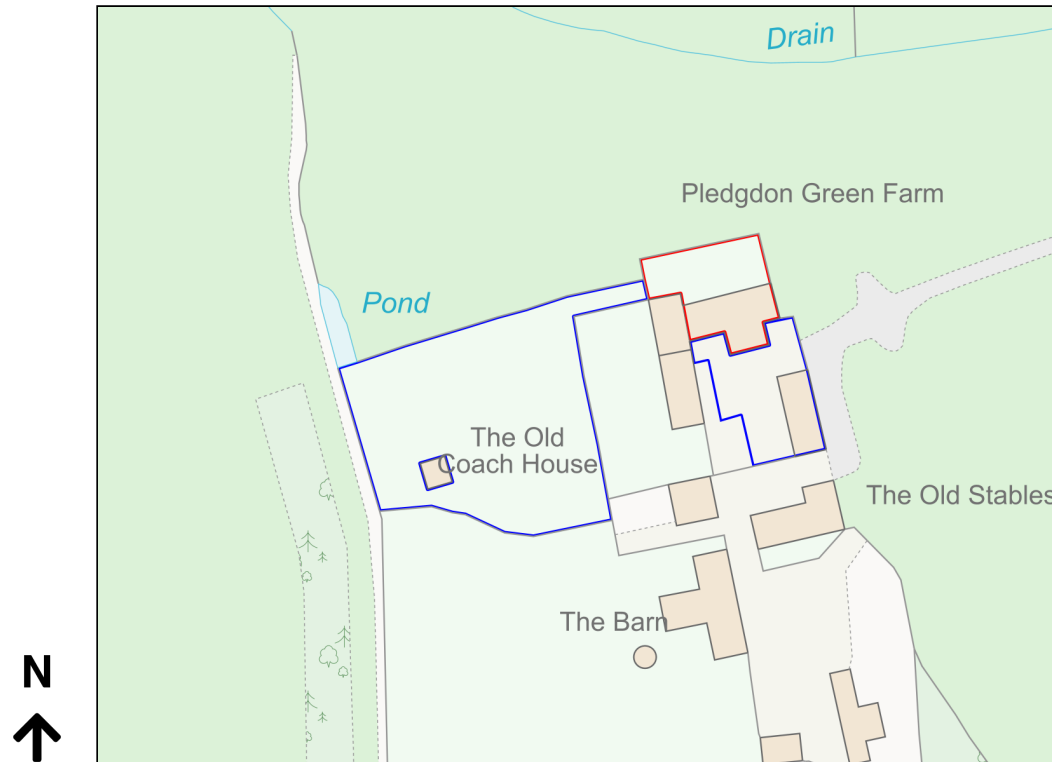

# Location Plan

Site Address: Pledgdon Green Farm, Brick End Road, Henham, CM22 6BN

Date Produced: 12-Feb-2024

Scale: 1:1250 @A4

Planning Portal Reference: PP-12798273v1