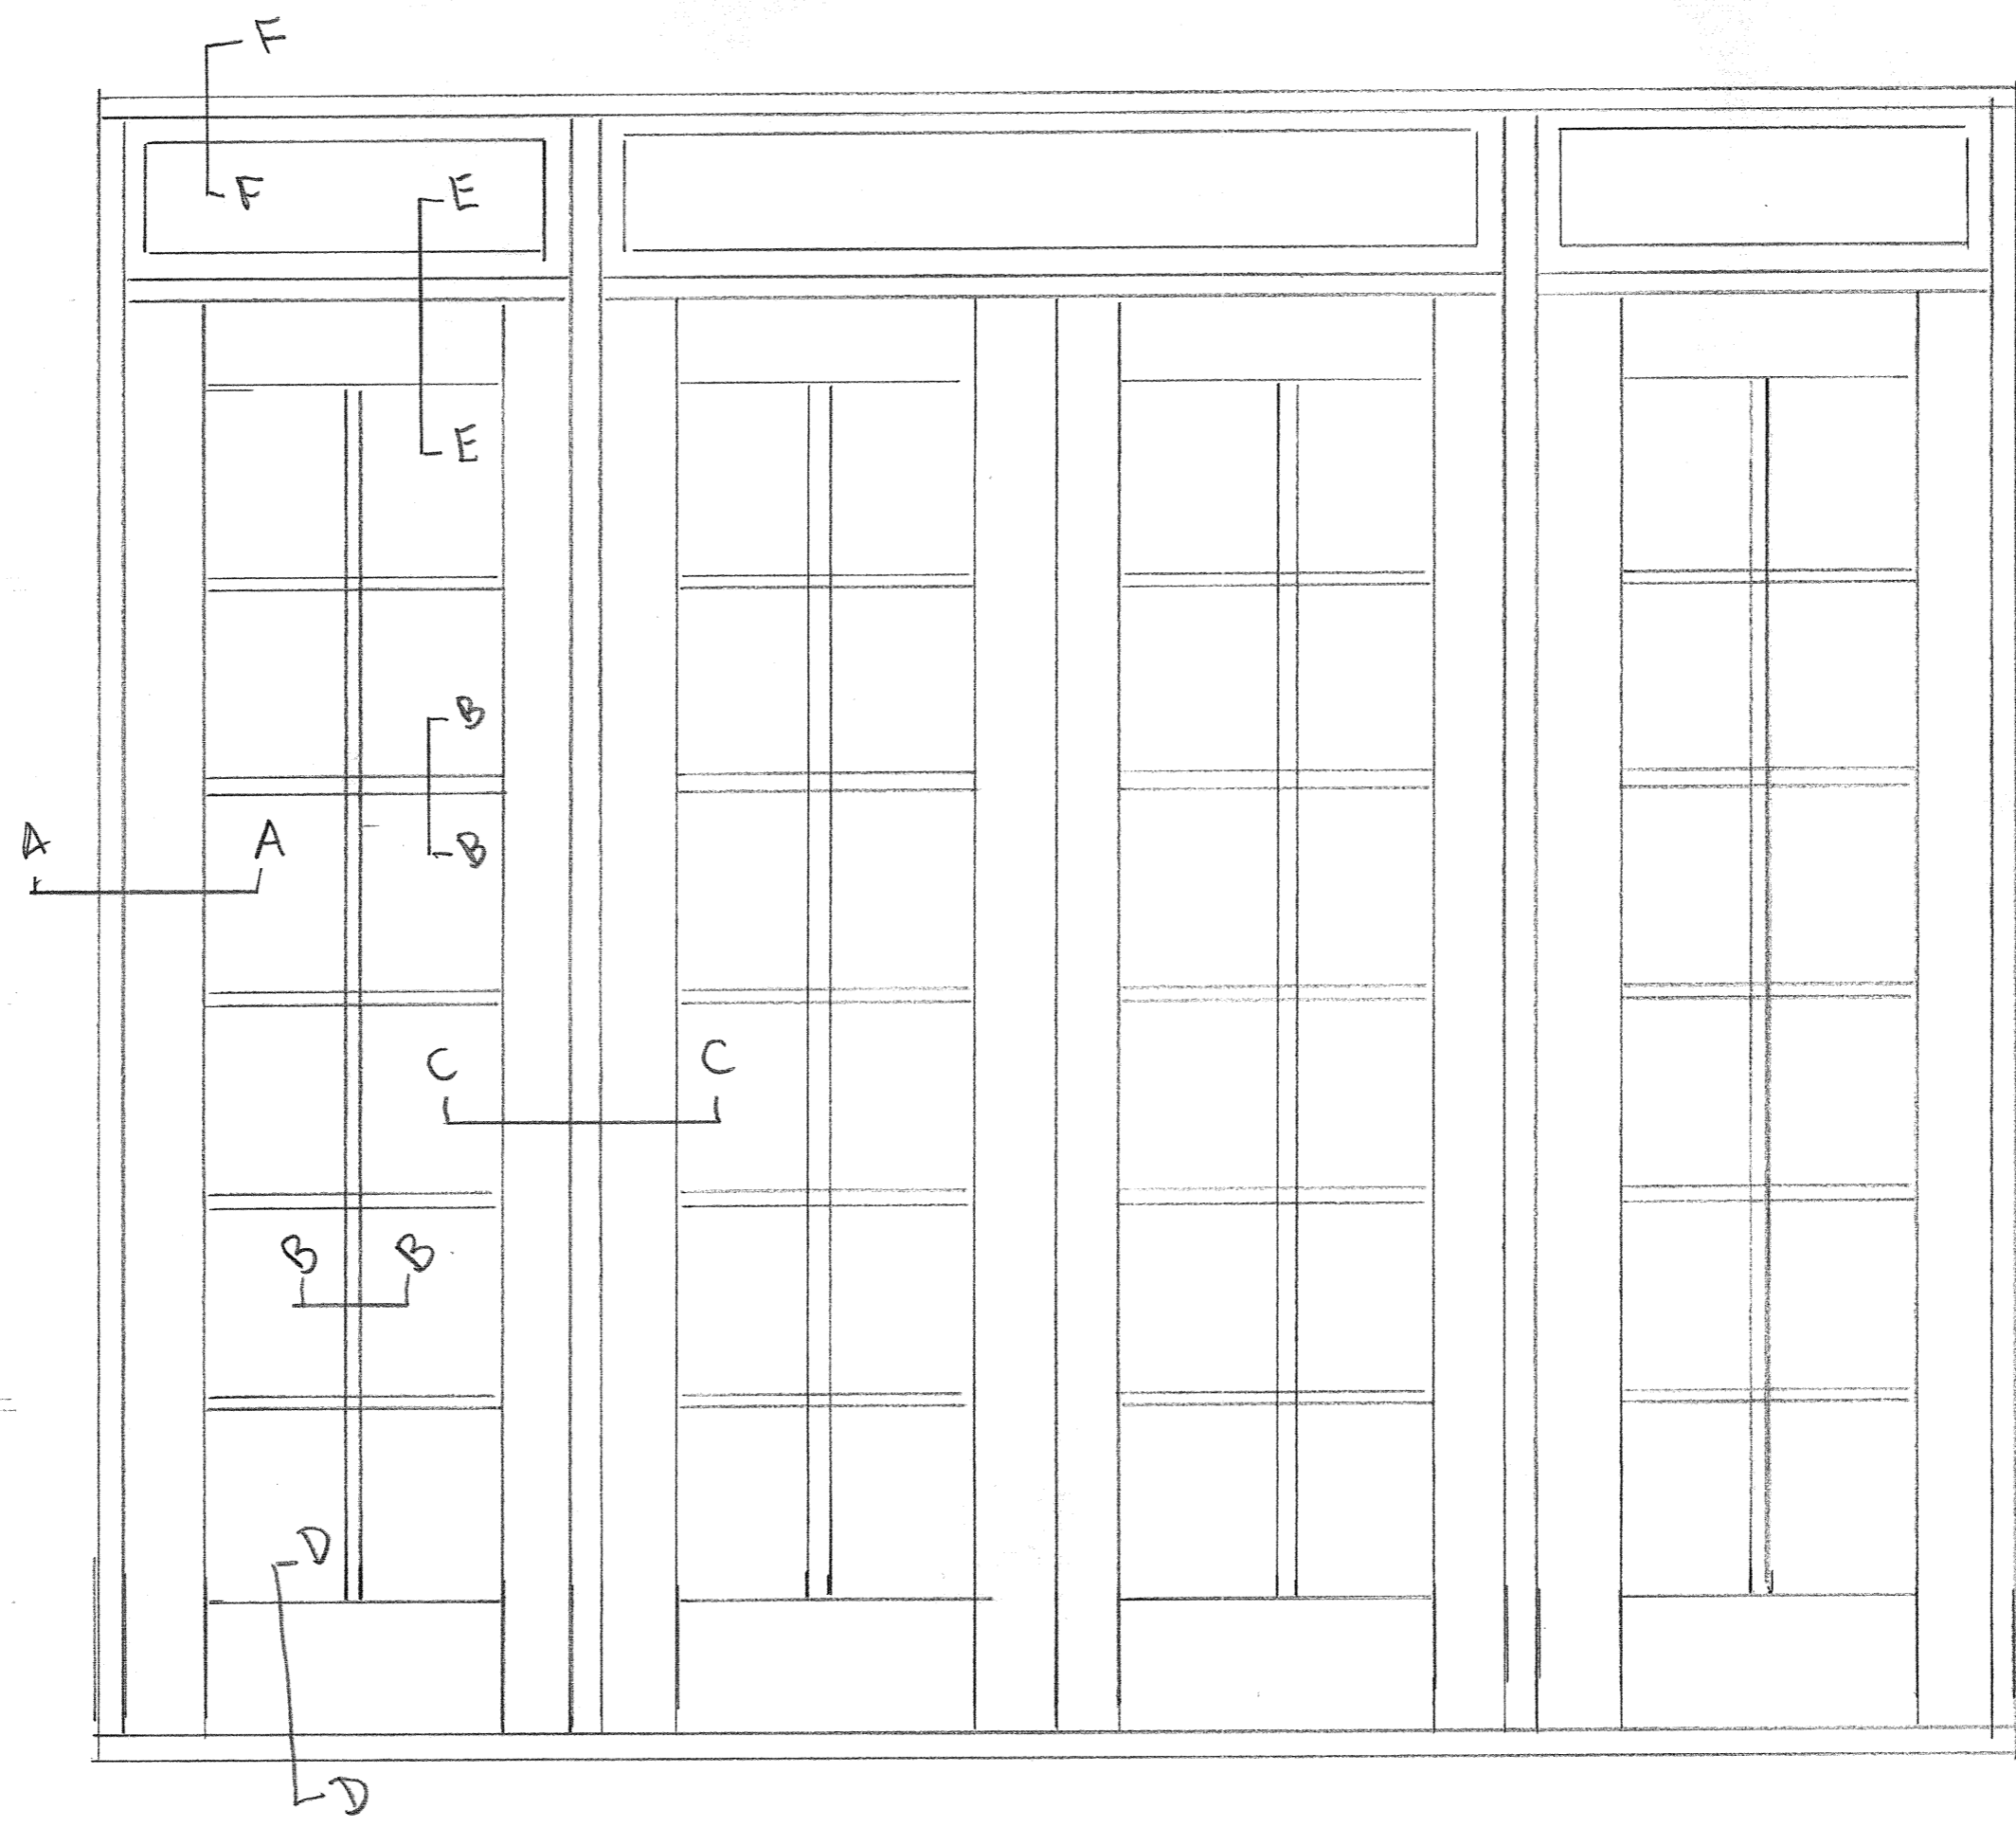

1:10 Scale Bar on A3.

Sawston Joinery
 Proposed Doors
 and Frames.
 Oval moulded
 timber Sapele KD.
 Slimline units
 Door & frame with
 Side lights.
 Scale 1:10 on A3.
 D902.