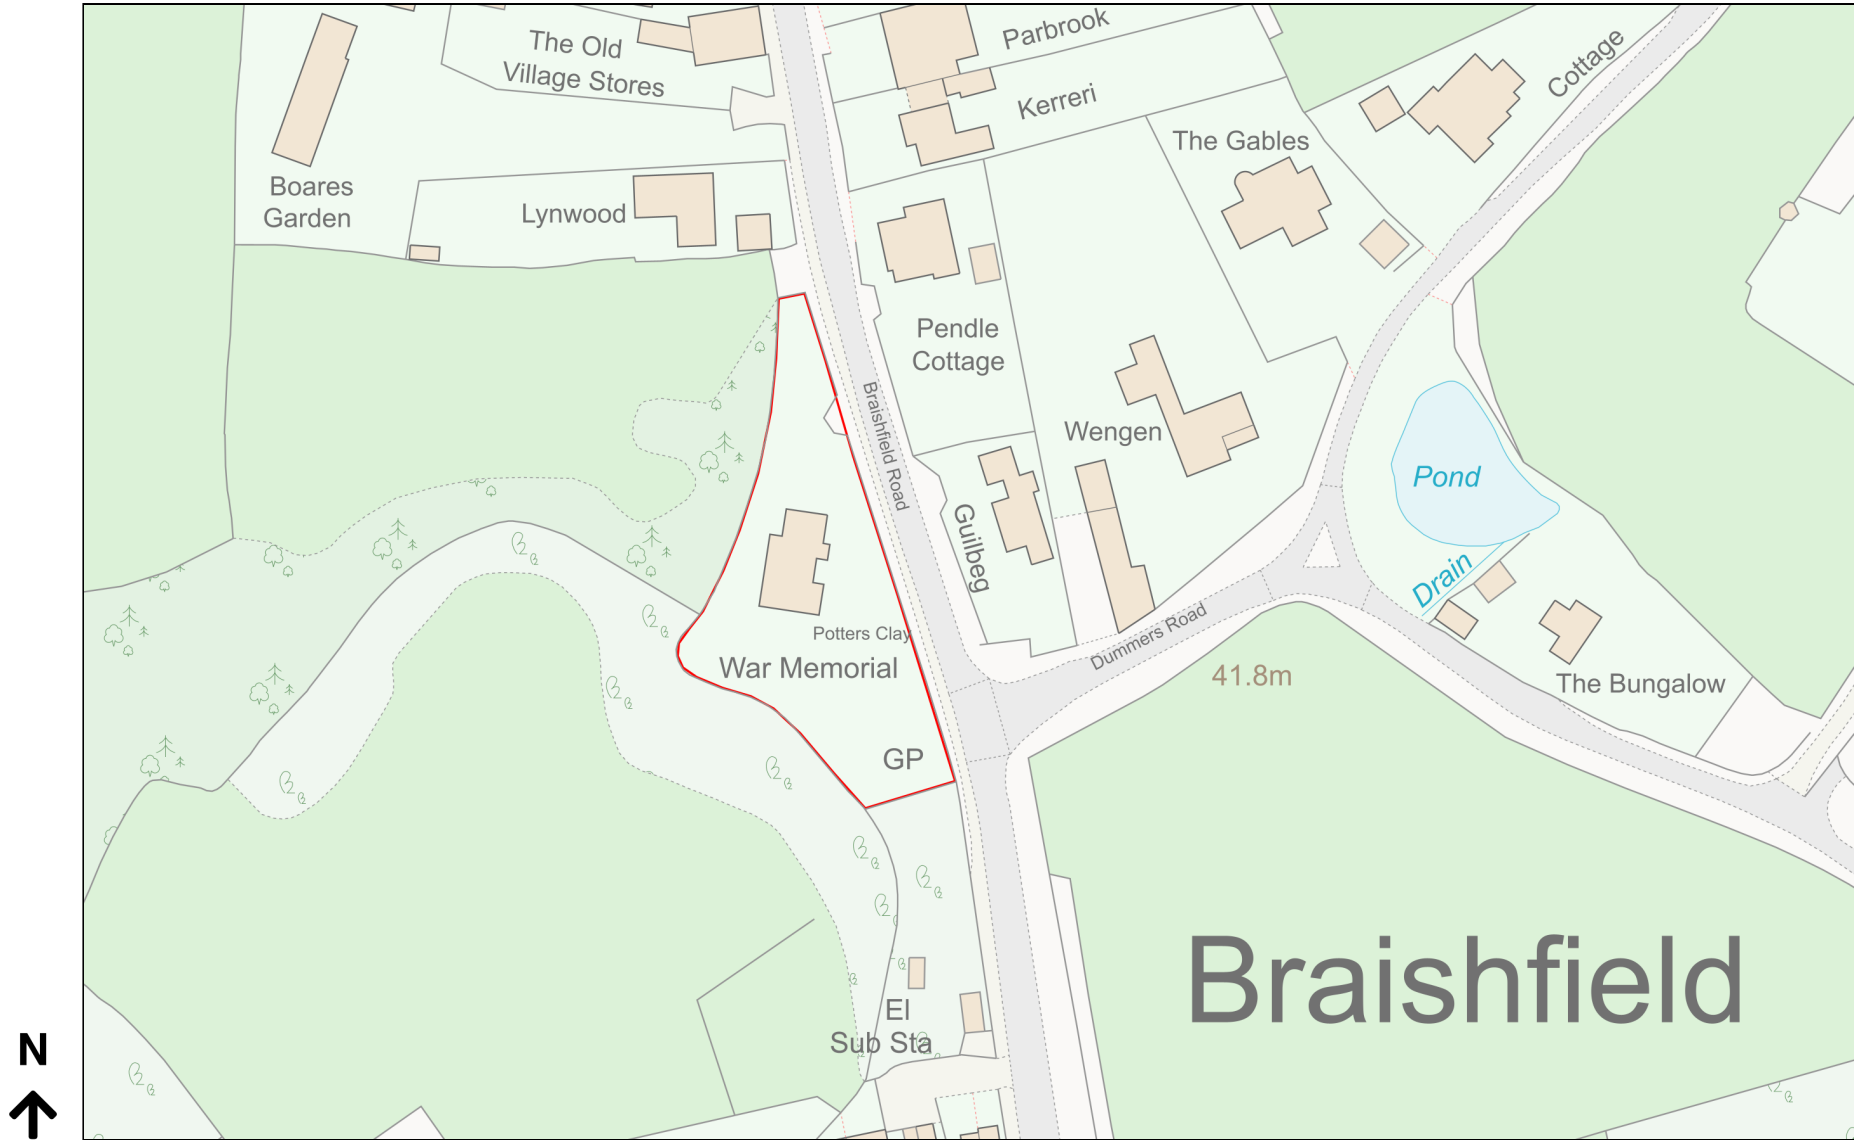

Location Plan

Site Address: Potters Clay, Braishfield Road, Braishfield, SO51 0PQ

Date Produced: 13-Feb-2024

Scale: 1:1250 @A4

Planning Portal Reference: PP-12719242v2