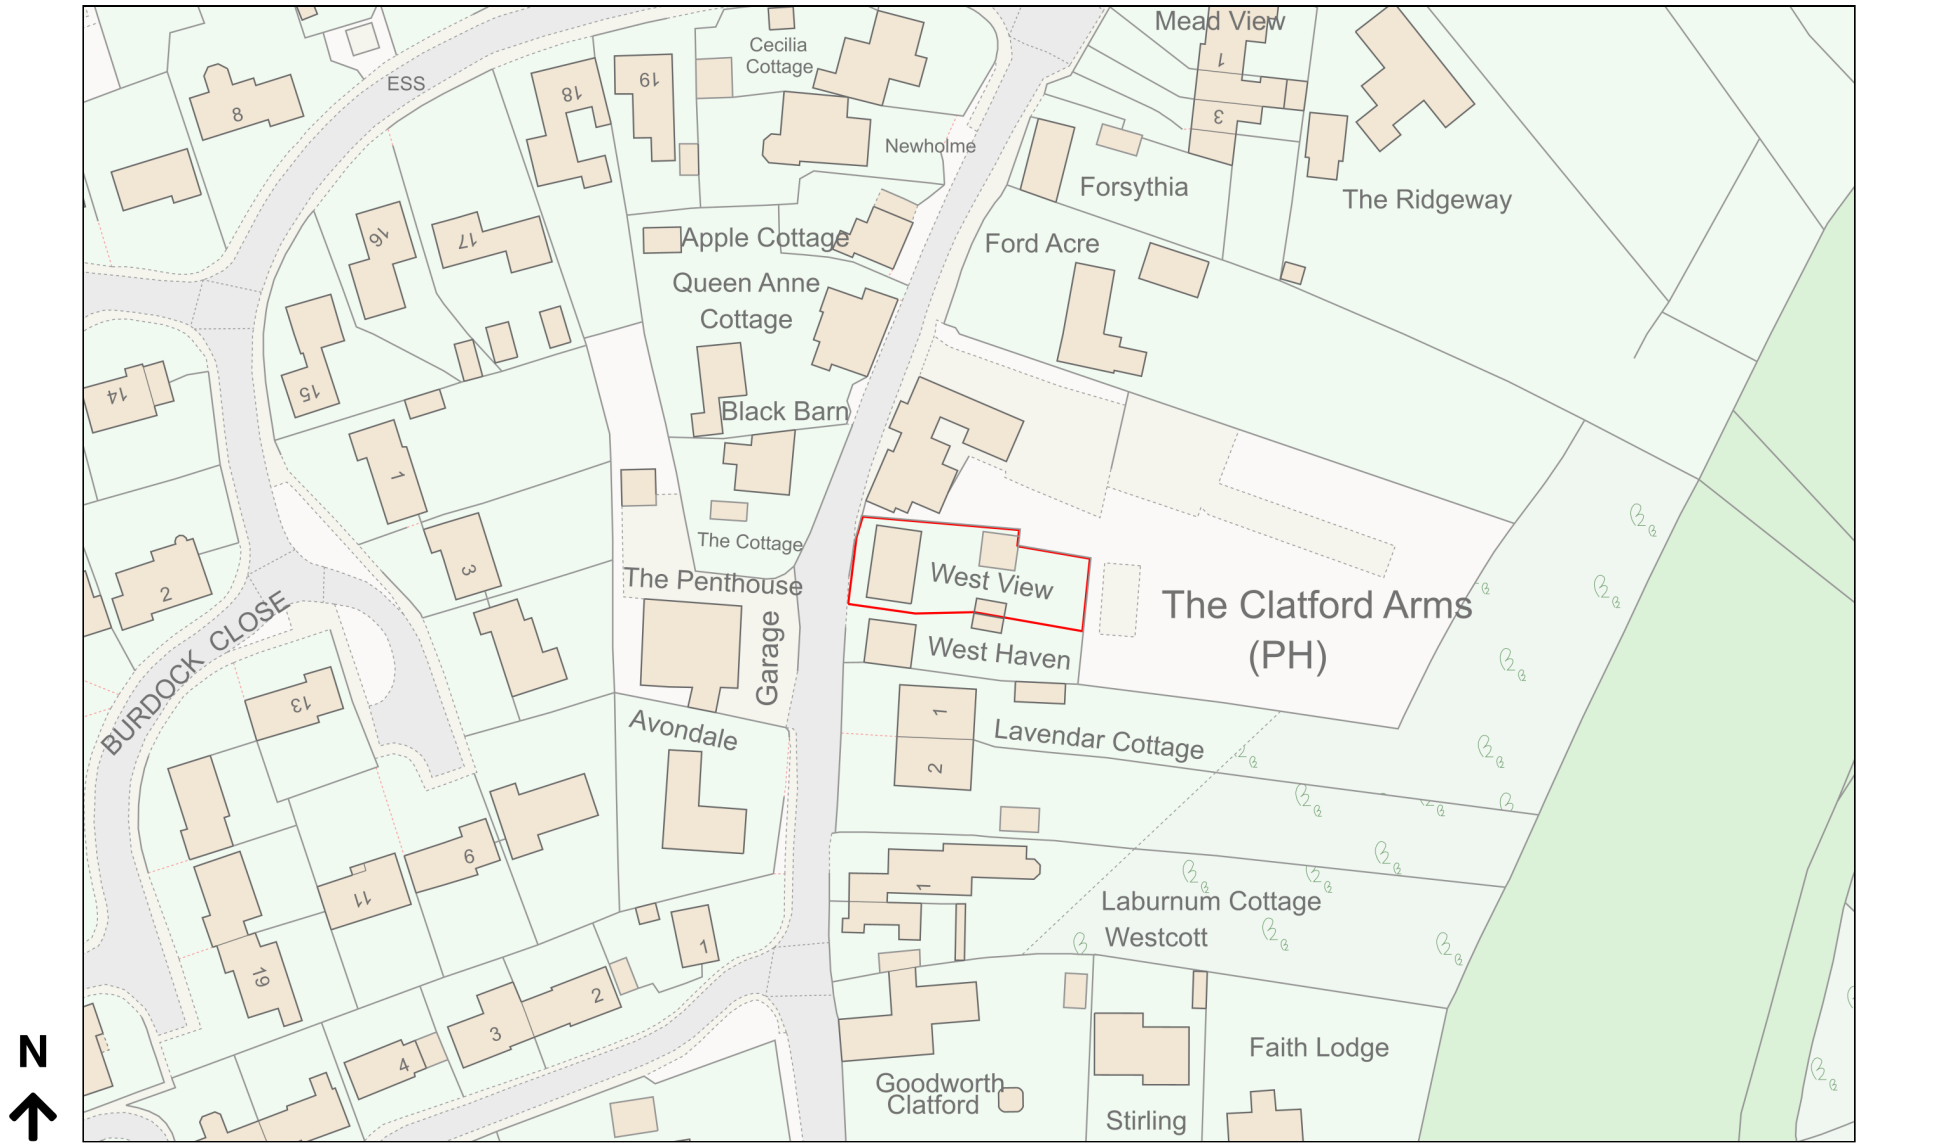

# Location Plan

Site Address: West View, Longstock Road, Goodworth Clatford, SP11 7RN

Date Produced: 13-Feb-2024

Scale: 1:1250 @A4

Planning Portal Reference: PP-12803566v1