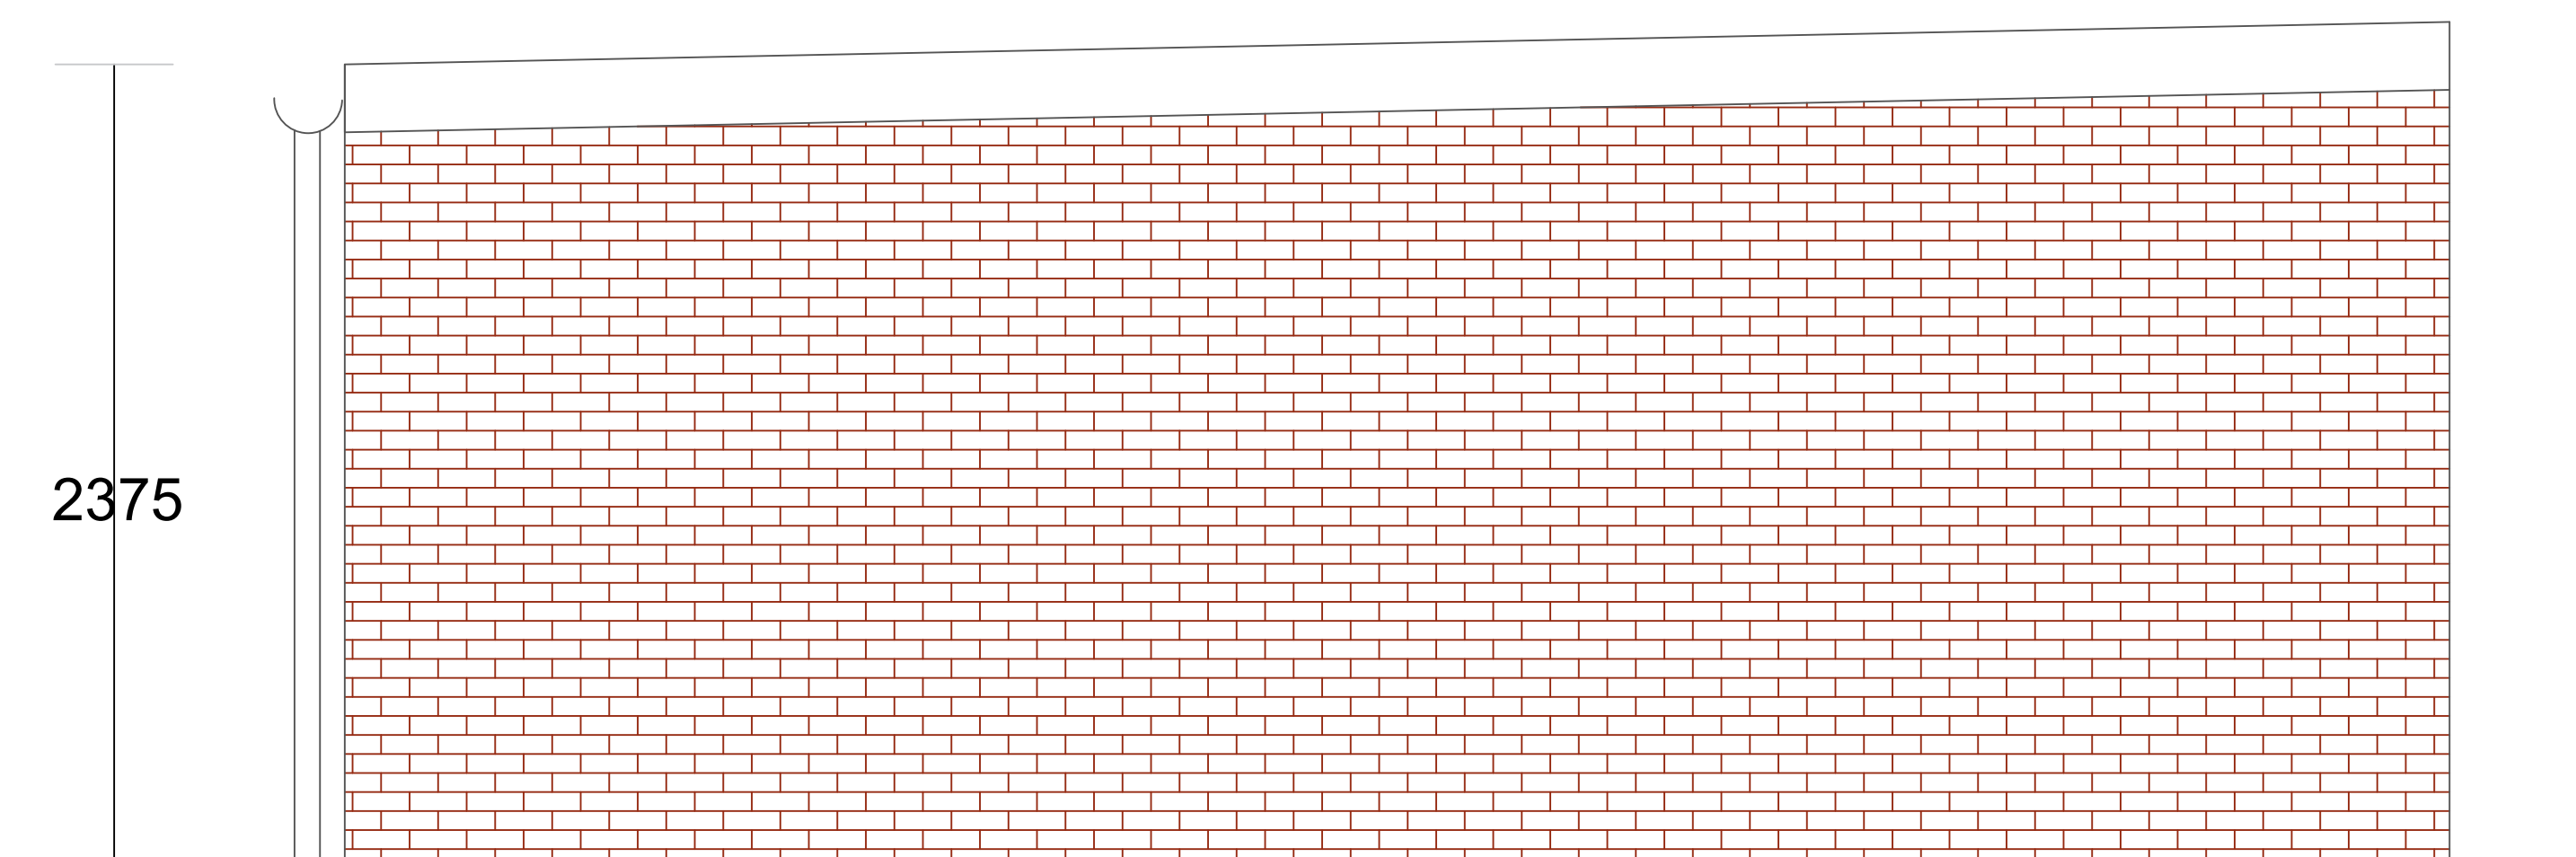

Scale 1:50 @ A0

**Front (West) Elevation**

**Rear (East) Elevation**

**Side (South) Elevation**

**Side (North) Elevation**

Scale 1:20 @ A0

West View  
Longstock Road  
Goodworth  
Clatford  
Date: 23.08.2023

Title: General Arrangement & Elevations  
Drawing No: C4898/GA/1  
Rev A: Removal of West Haven  
Annotations