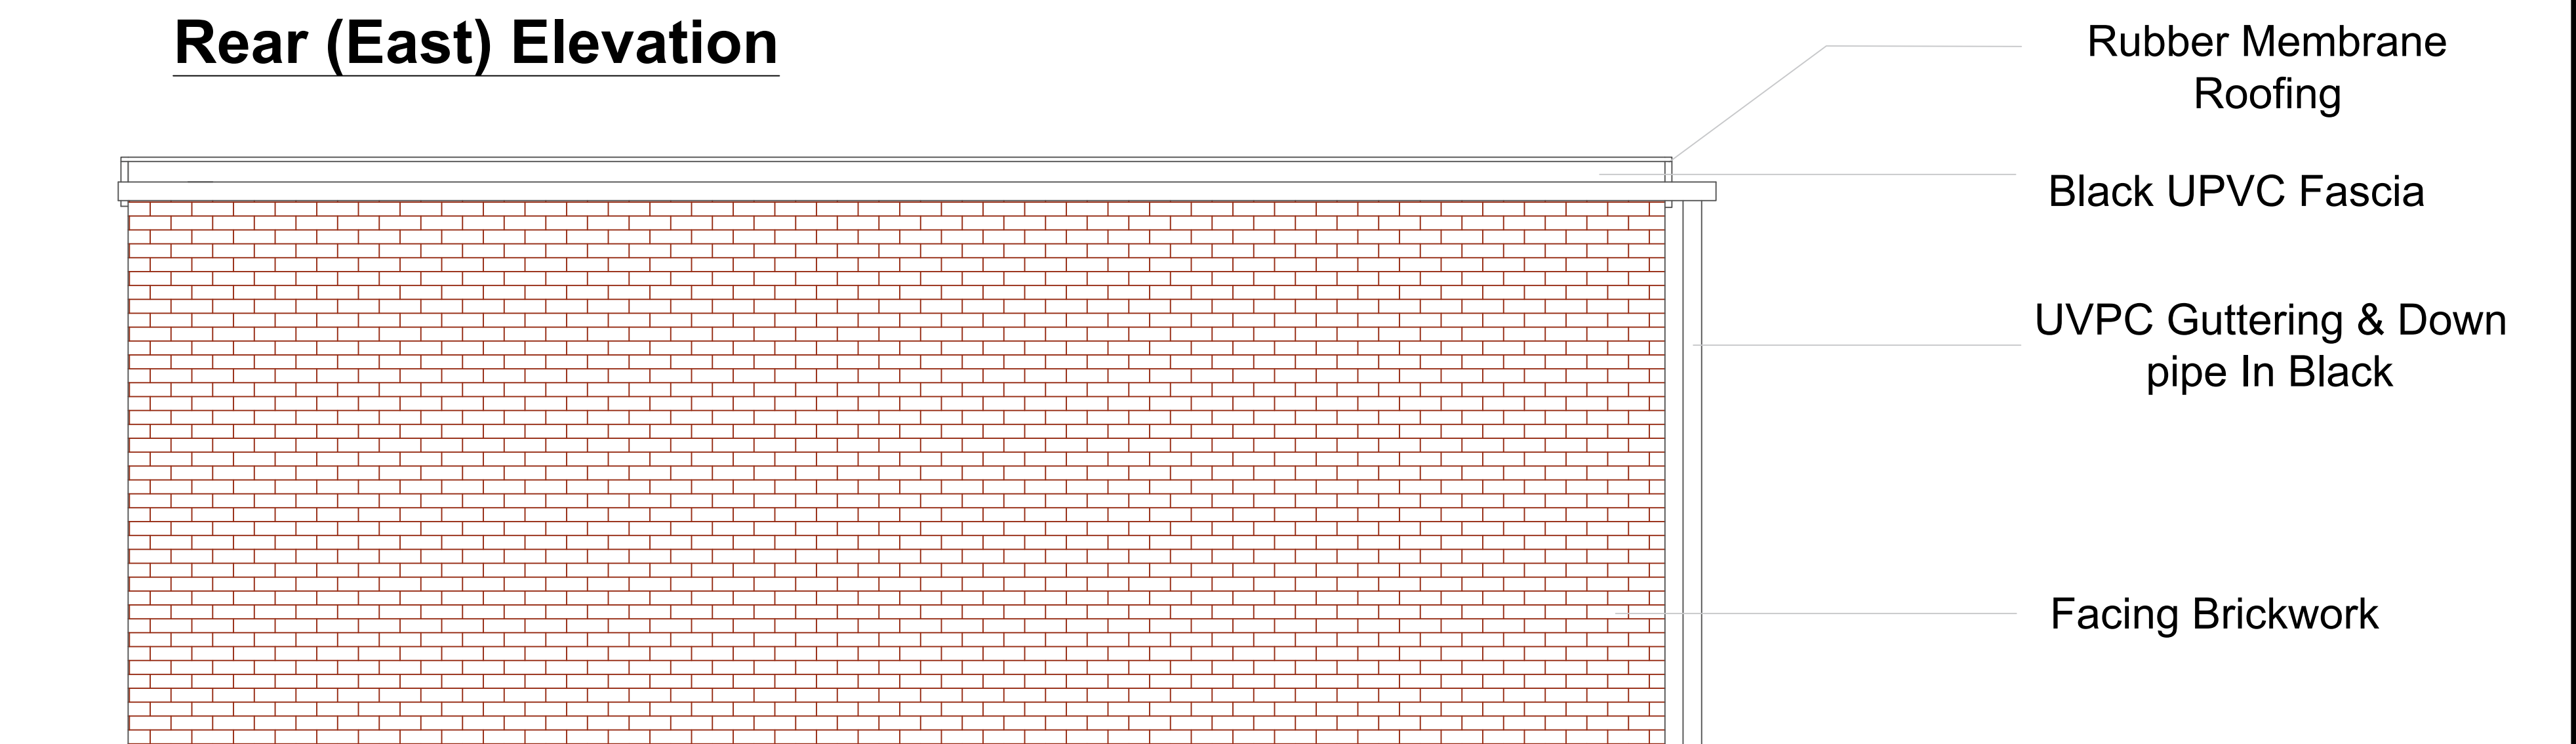

Scale 1:50 @ A0

**Front (West) Elevation**

**Rear (East) Elevation**

**Side (South) Elevation**

**Side (North) Elevation**

Scale 1:20 @ A0

West View  
Longstock Road  
Goodworth  
Clatford  
Date: 23.08.2023

Title: General Arrangement & Elevations  
Drawing No: C4898/GA/1  
Rev A: Removal of West Haven  
Annotations