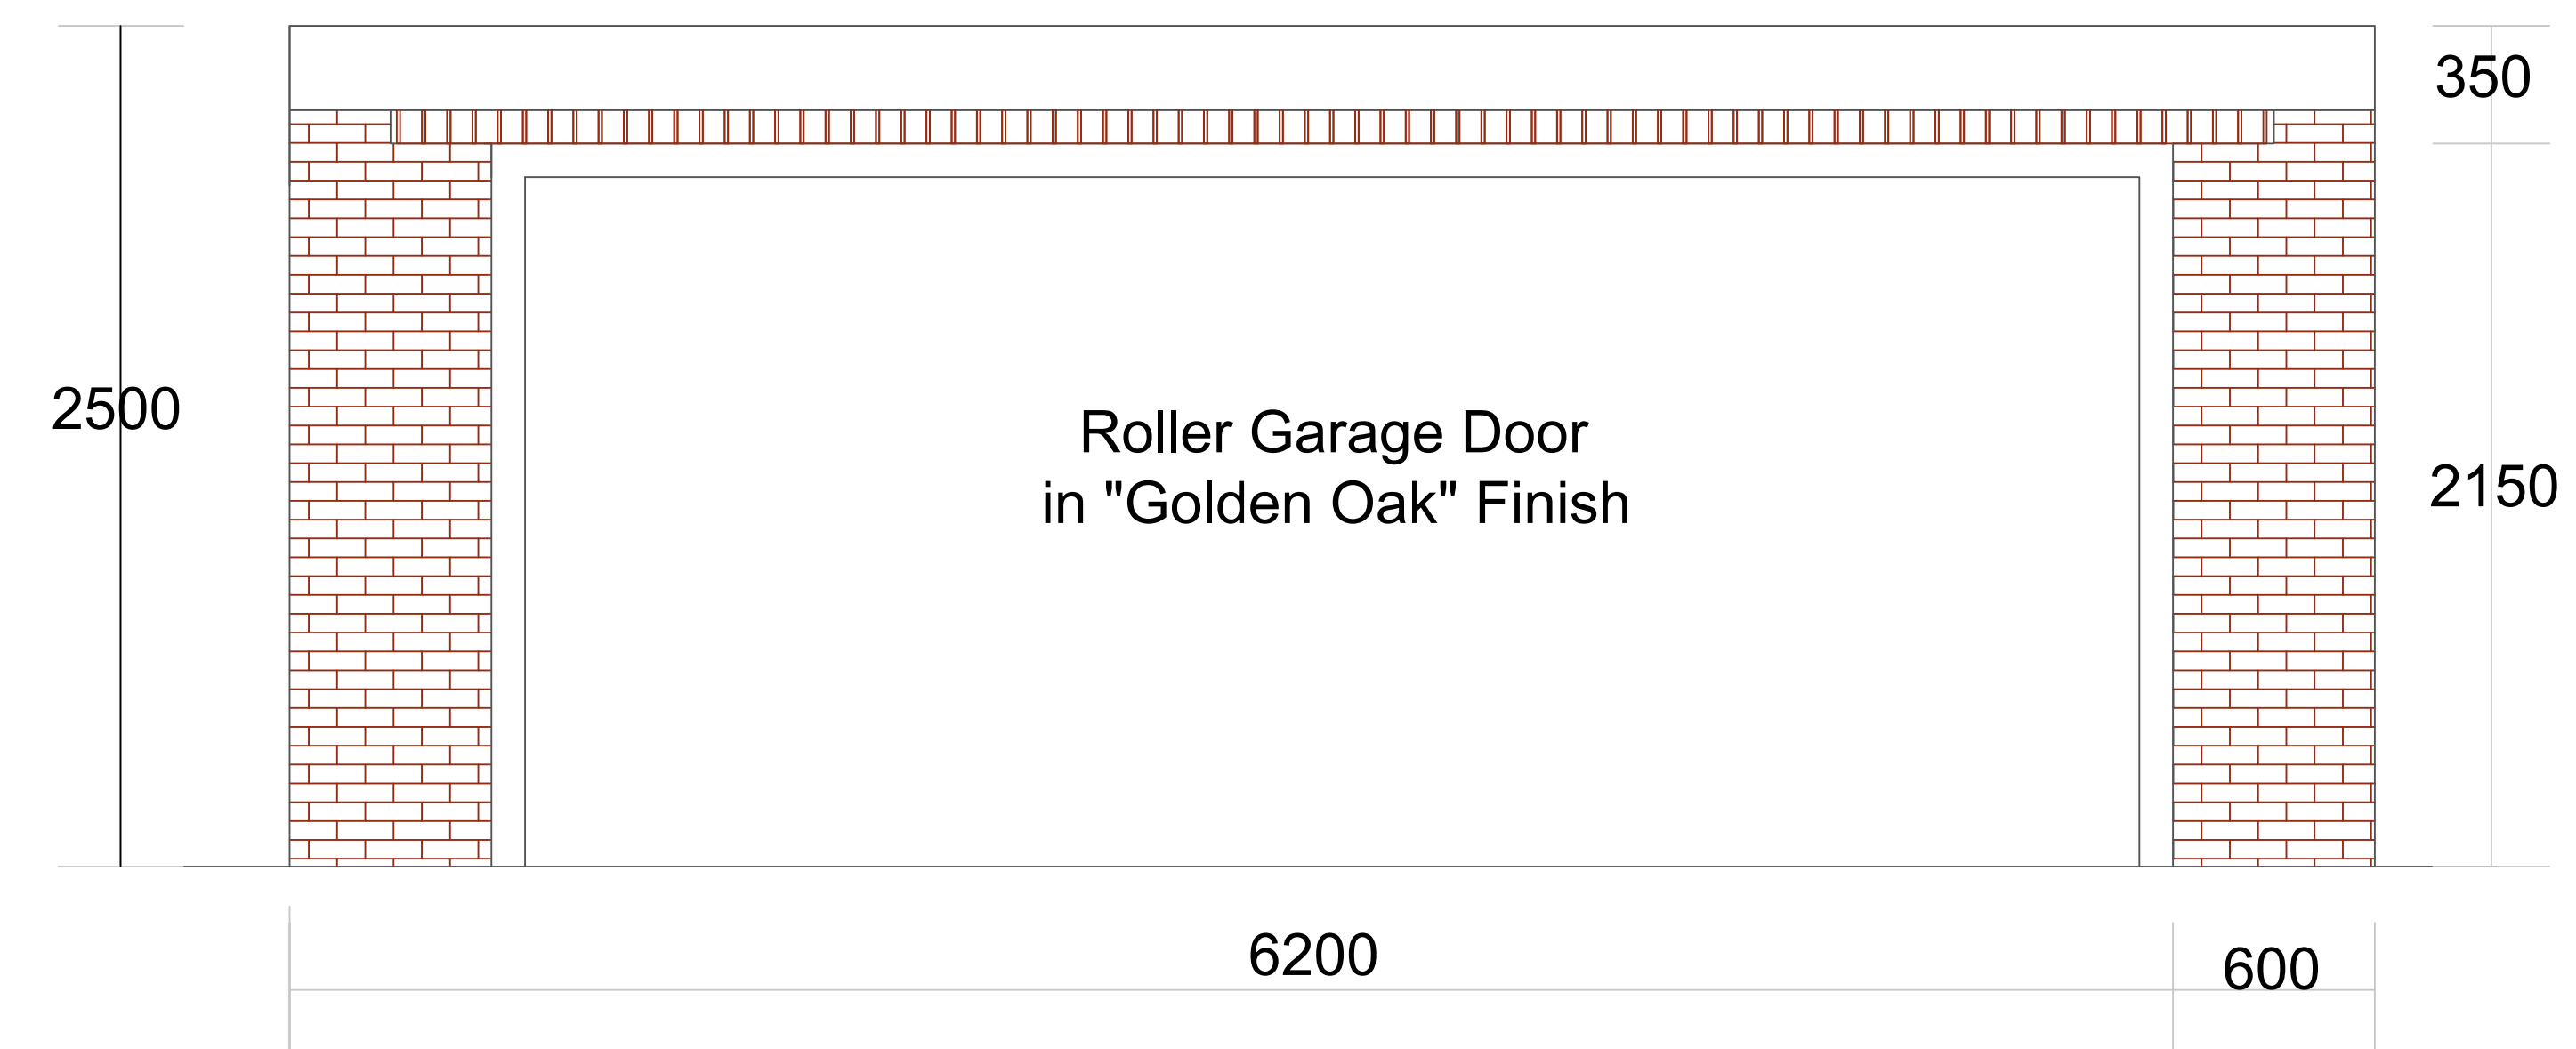

Scale 1:50 @ A0

**Front (West) Elevation**

**Rear (East) Elevation**

**Side (South) Elevation**

**Side (North) Elevation**

Scale 1:20 @ A0

West View  
Longstock Road  
Goodworth  
Clatford  
Date: 23.08.2023

Title: General Arrangement & Elevations  
Drawing No: C4898/GA/1  
Rev A: Removal of West Haven  
Annotations