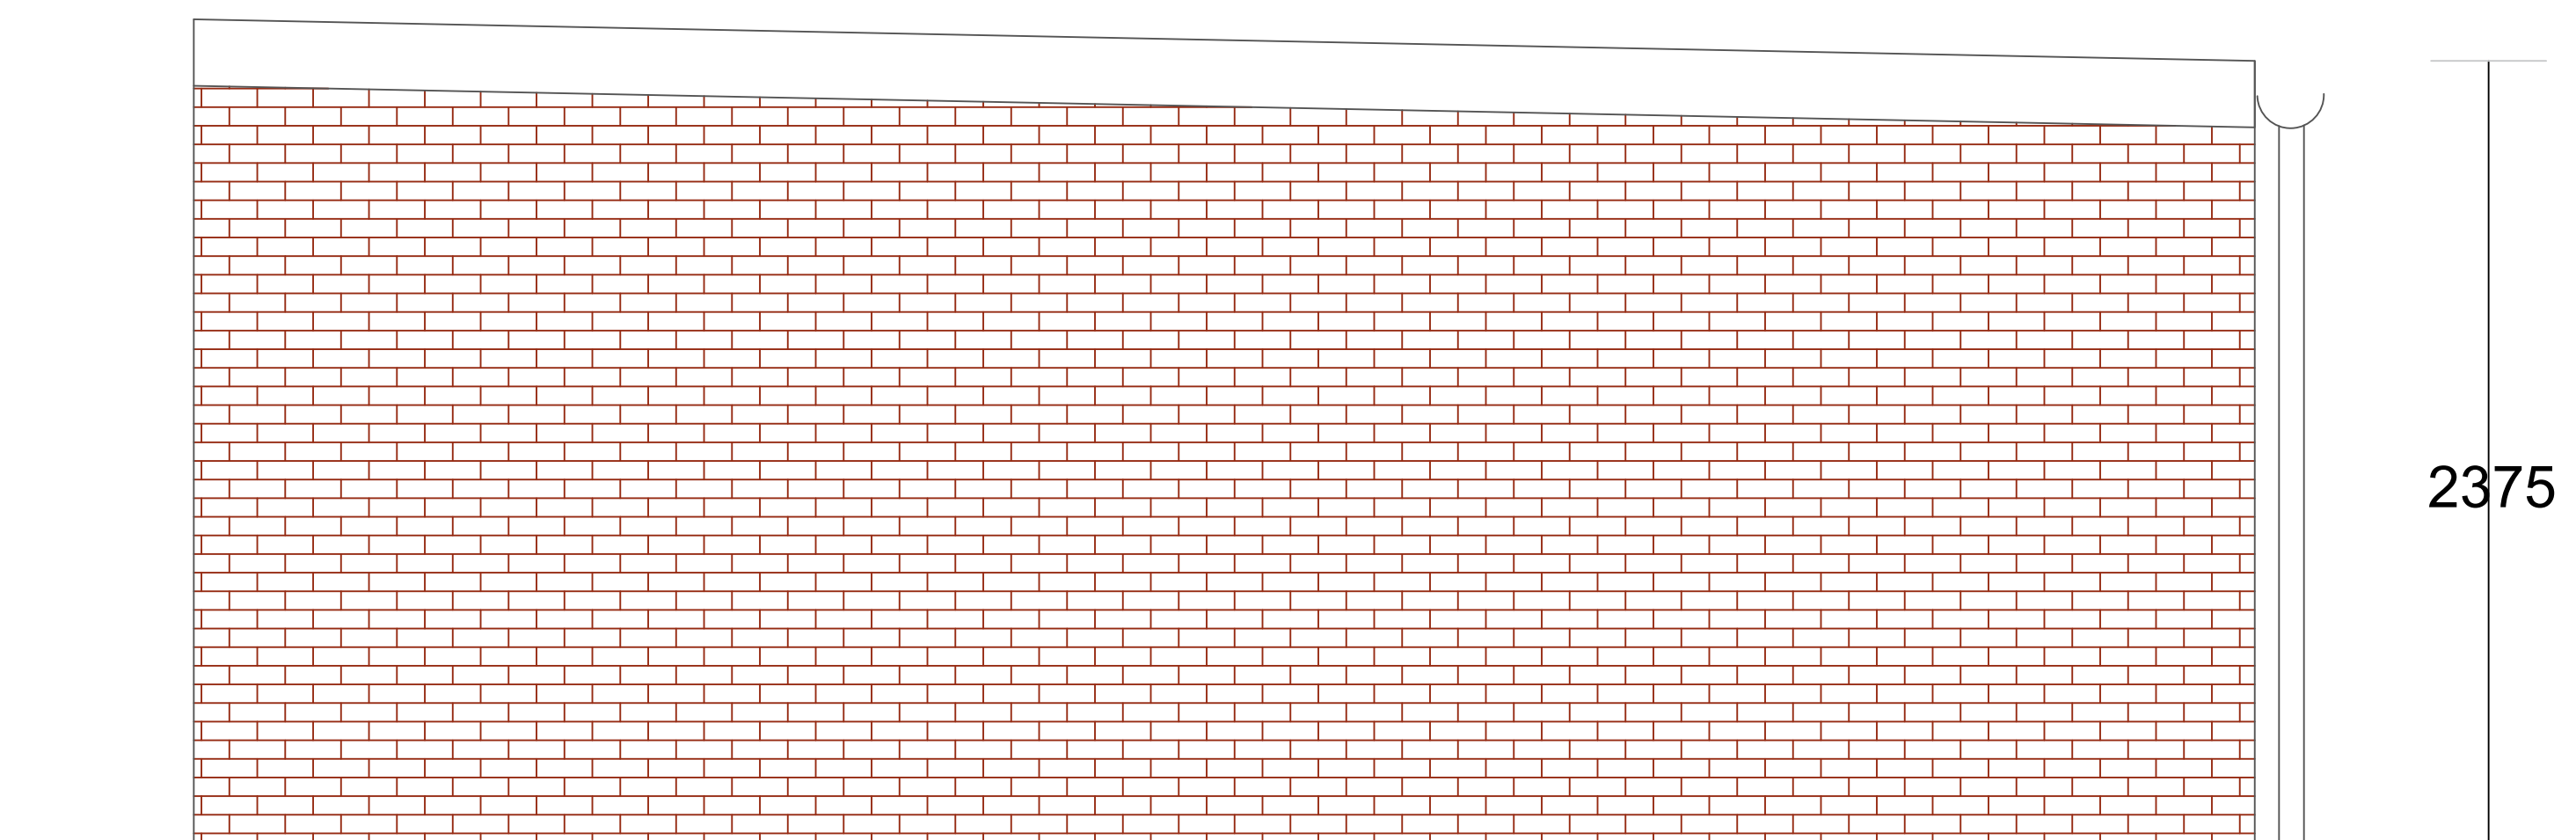

Scale 1:50 @ A0

**Front (West) Elevation**

**Rear (East) Elevation**

**Side (South) Elevation**

**Side (North) Elevation**

Scale 1:20 @ A0

West View  
Longstock Road  
Goodworth  
Clatford  
Date: 23.08.2023

Title: General Arrangement & Elevations  
Drawing No: C4898/GA/1  
Rev A: Removal of West Haven  
Annotations