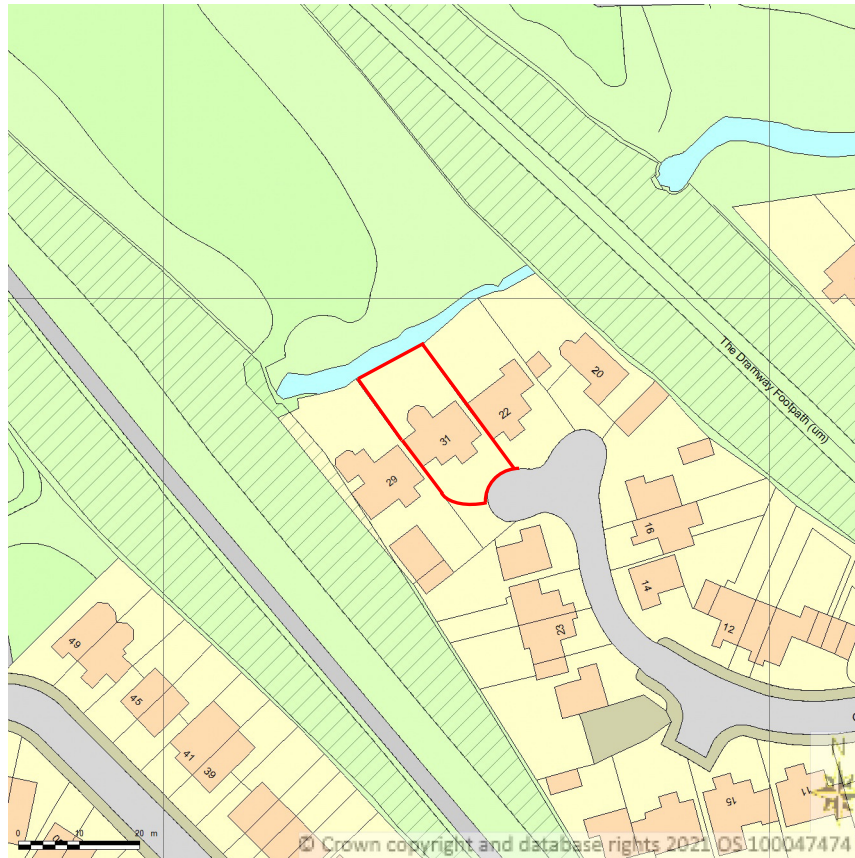

SITE LOCATION PLAN
AREA 2 HA
SCALE 1:1250 on A4
CENTRE COORDINATES: 367545, 172878

Supplied by Streetwise Maps Ltd
www.streetwise.net
Licence No: 100047474
13/01/2021 17:22