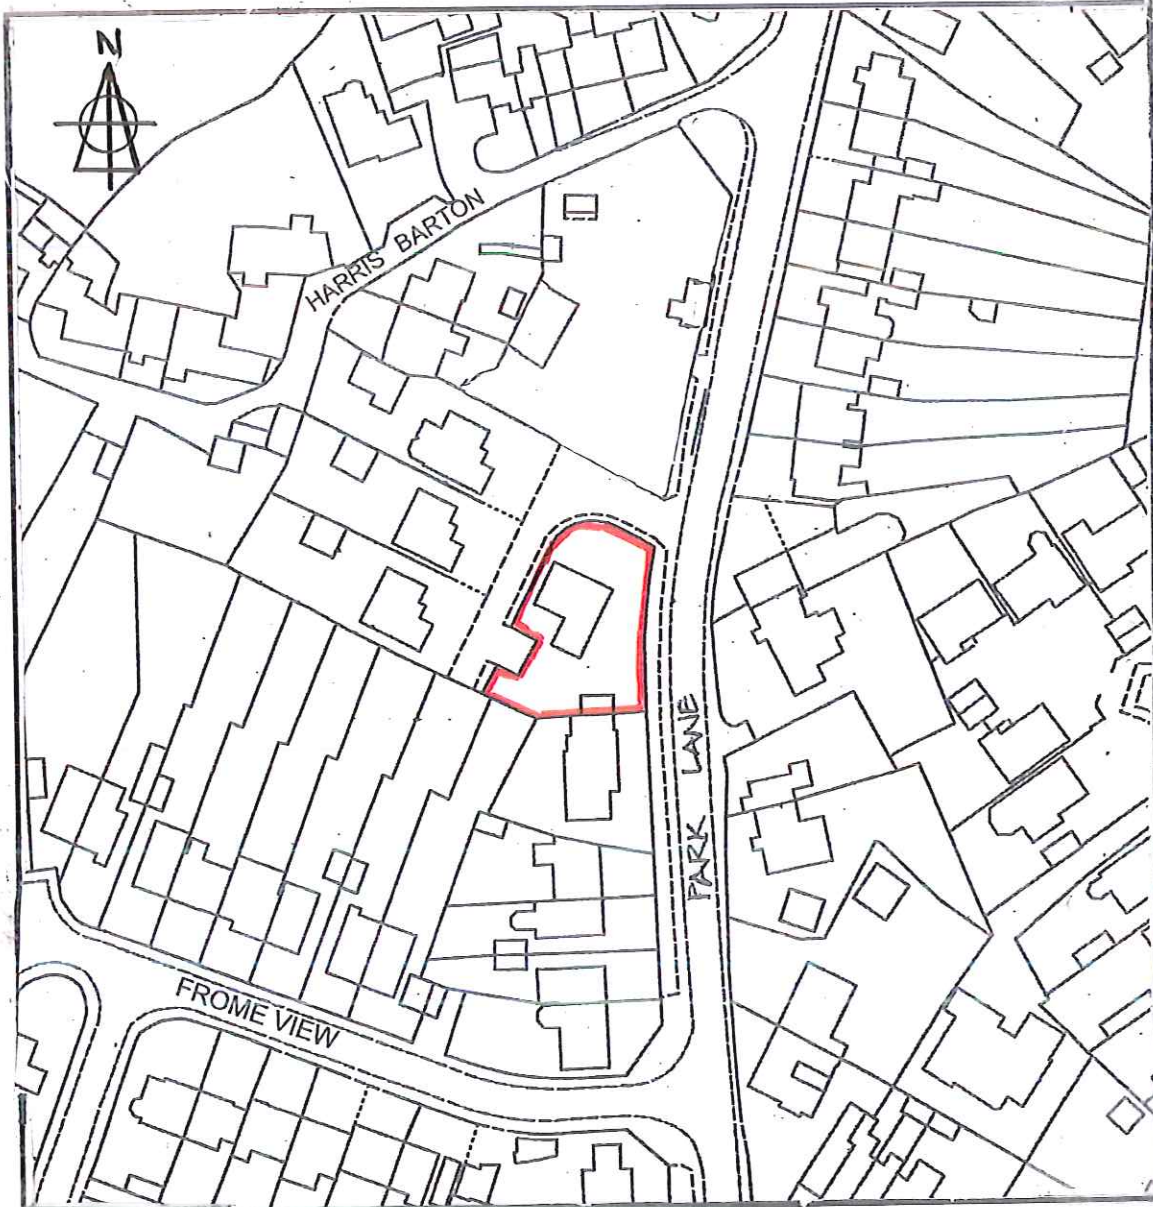

SITE ADDRESS

143 PARK LANE FRAMPTON COTTERELL

S.GLOUC. BS 36 2ES

SITE PLAN

SCALE 1:1250