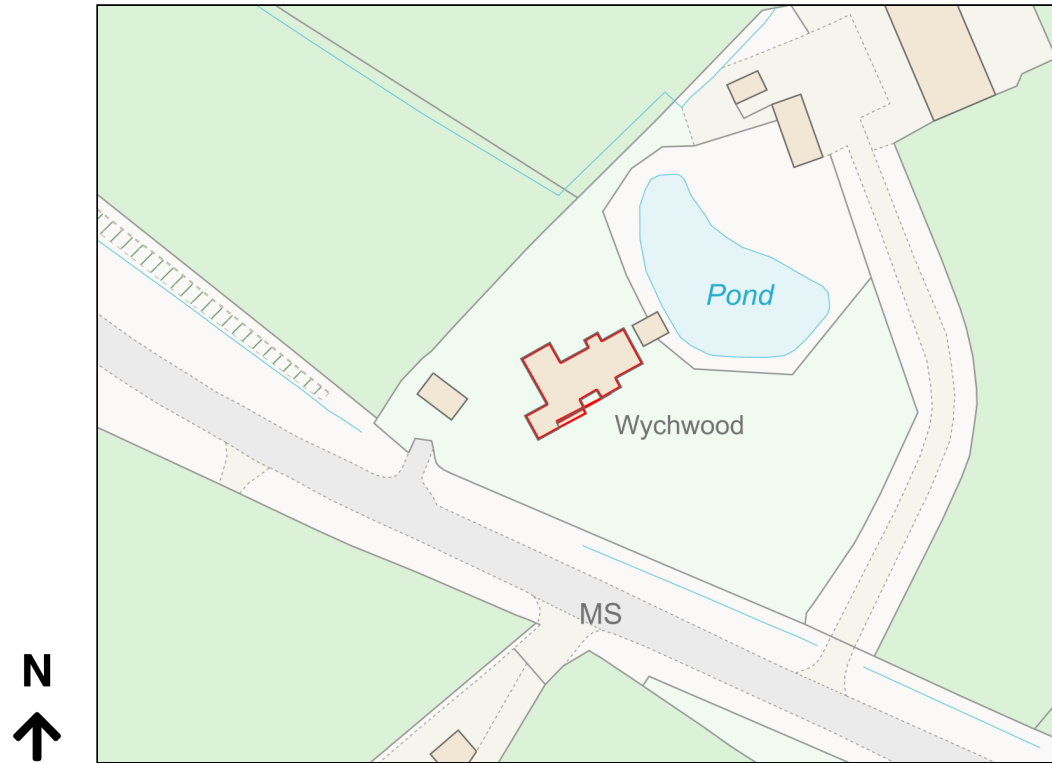

Location Plan

Site Address: Wychwood, Church Road, Rudgeway, BS35 3SH

Date Produced: 14-Feb-2024

Scale: 1:1250 @A4

Planning Portal Reference: PP-12796670v1