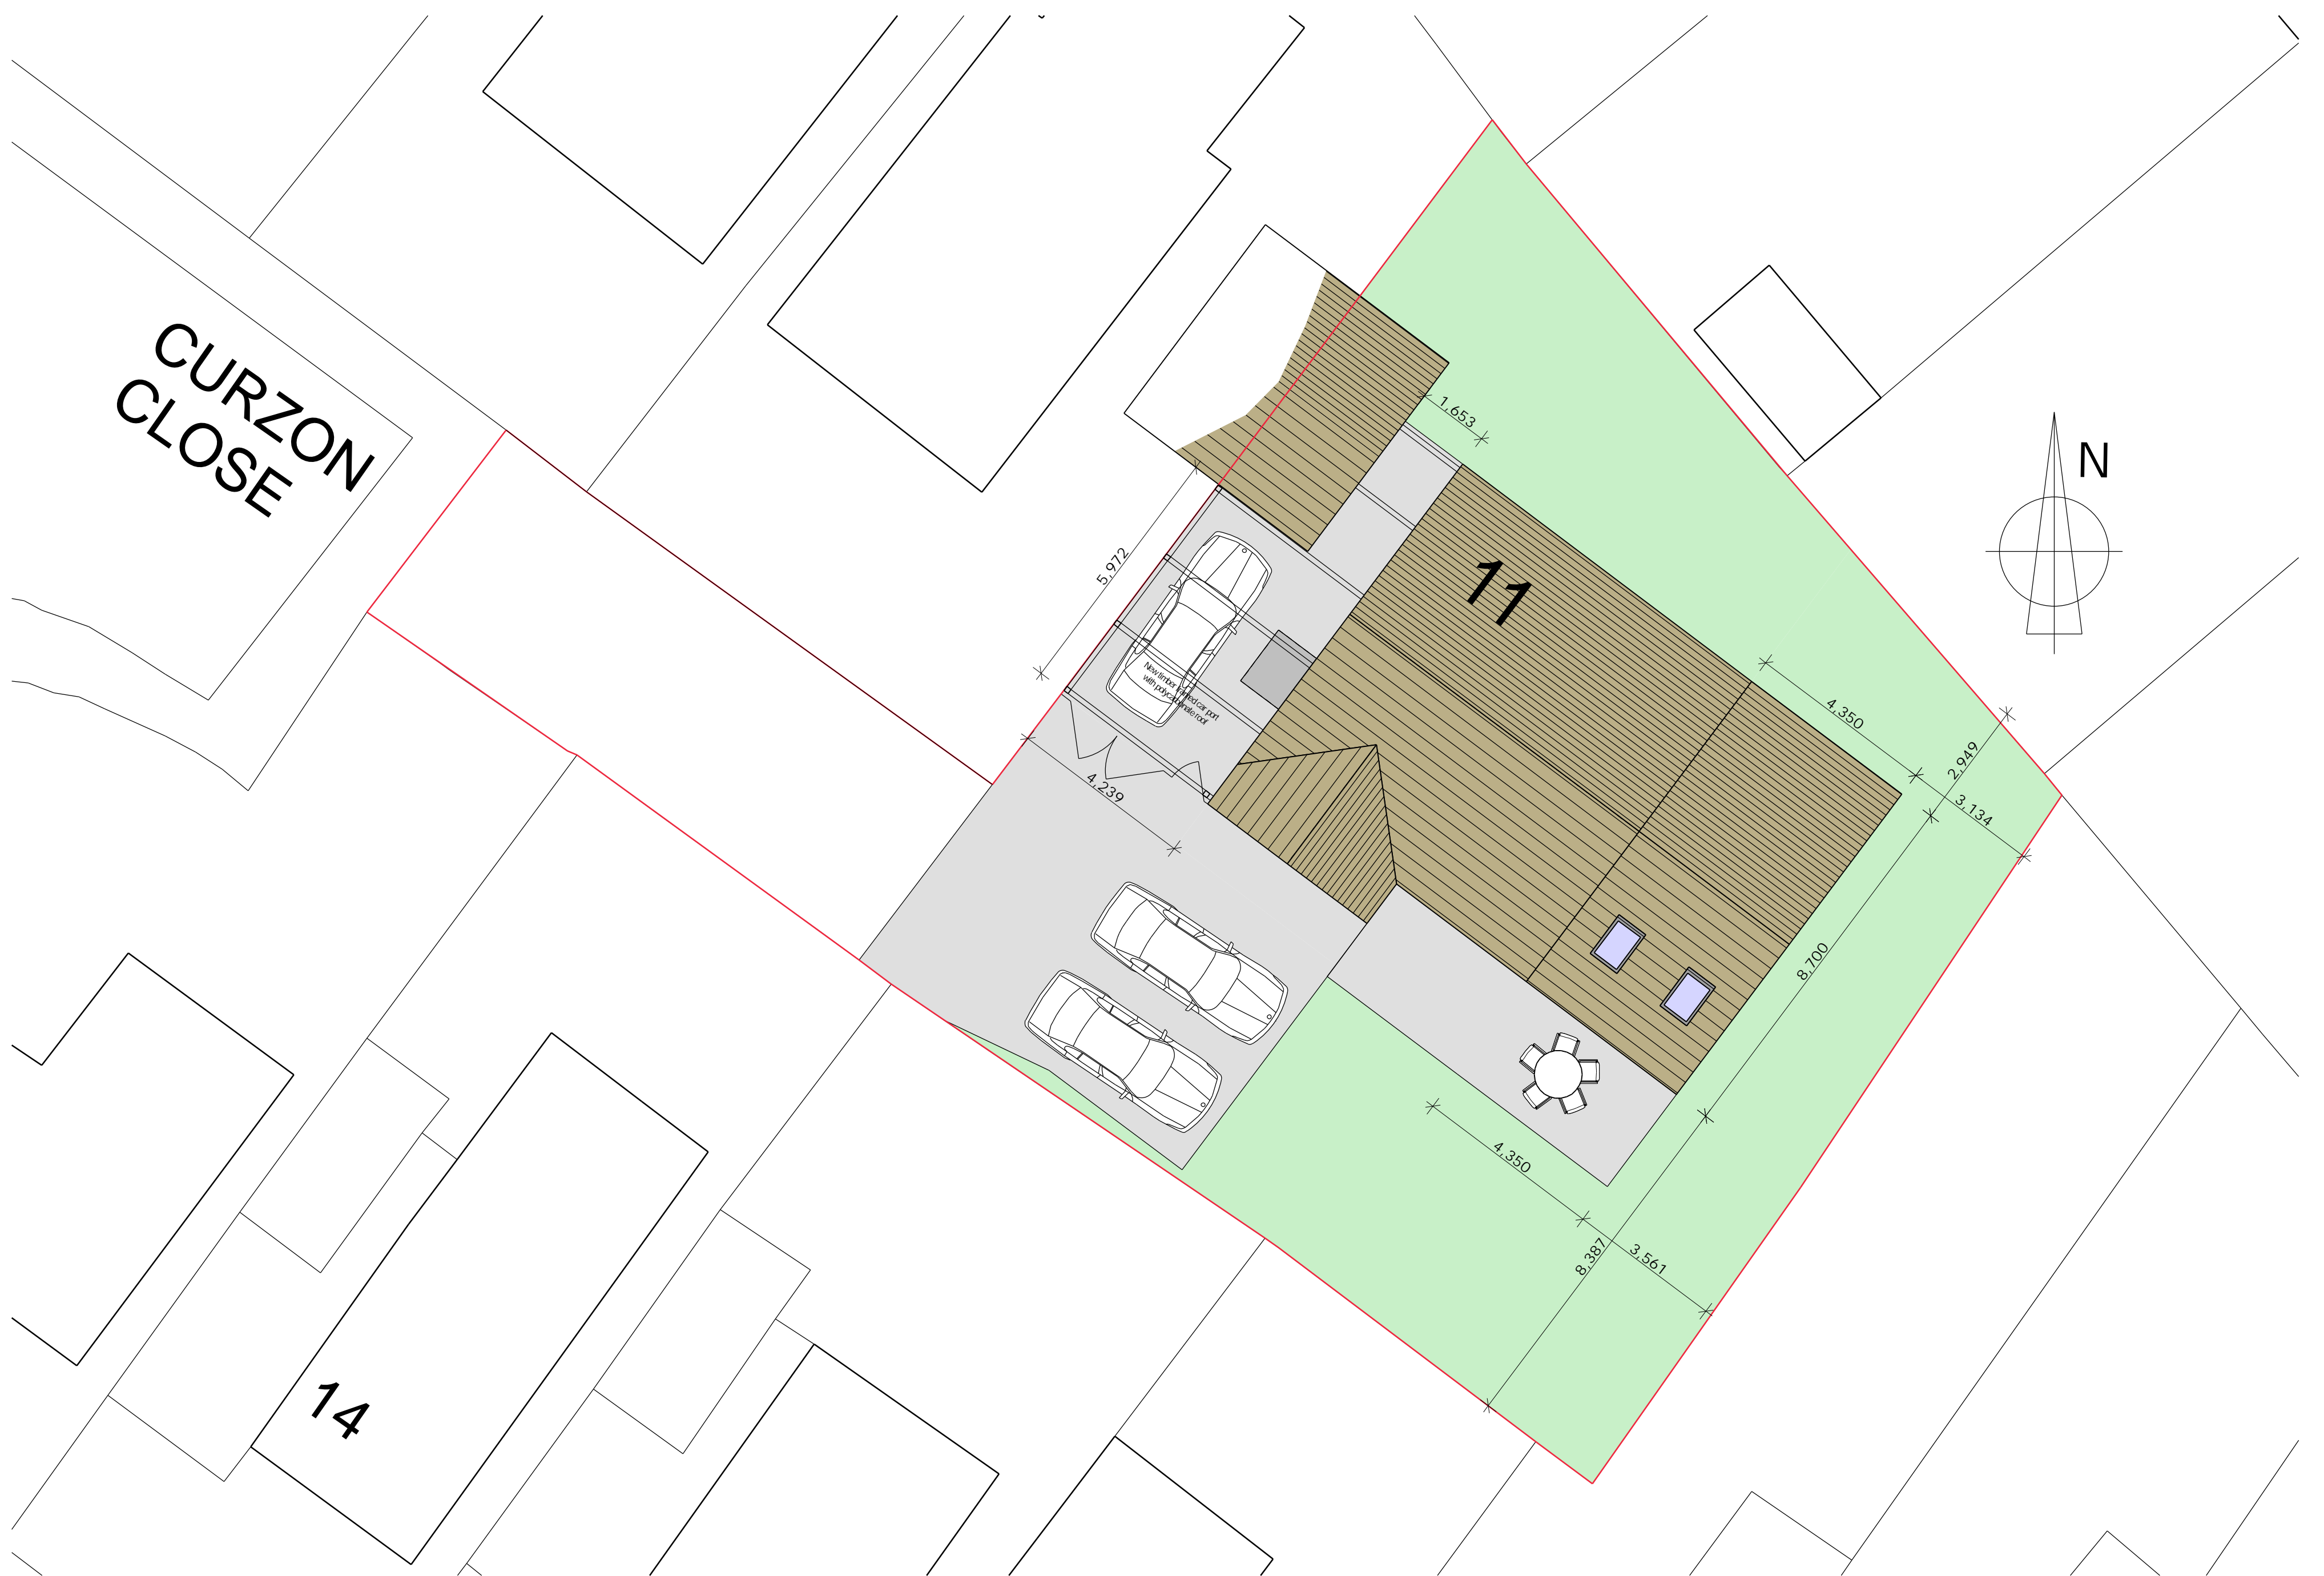

Existing Block Plan - scale 1:100

Proposed Block Plan - scale 1:100

Job: 11 Curzon Close, Rainworth, Nottingham, NG21 0BQ			
Stage: Planning	Drawing:	Block Plans	
Date: 21/12/23	Scale: 1:100 @ A1	Drawn No: 23-269-P07	Rev: A
WAKE Conservation Ltd, 109 Central Avenue, Nottingham, NG7 www.wakeconservation.co.uk			