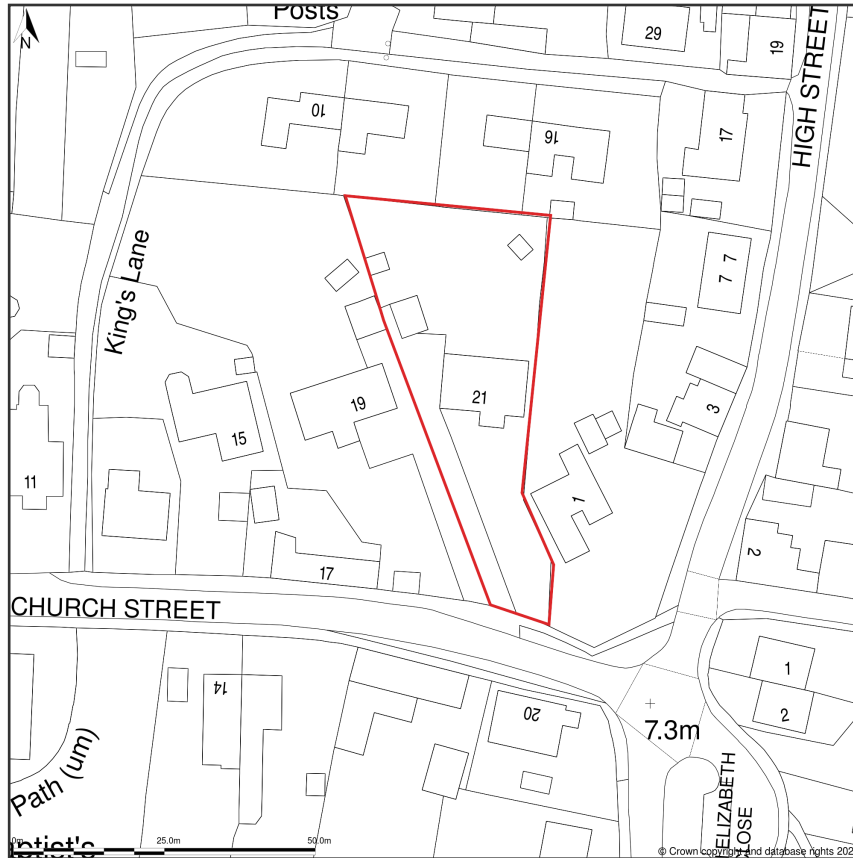

21, Church Street, Great Hale, Sleaford, Lincolnshire, NG34 9LF

Location Plan shows area bounded by: 514851.76, 342902.5 514993.19, 343043.92 (at a scale of 1:1250), OSGridRef: TF14924297. The representation of a road, track or path is no evidence of a right of way. The representation of features as lines is no evidence of a property boundary.

Produced on 9th Jan 2024 from the Ordnance Survey National Geographic Database and incorporating surveyed revision available at this date. Reproduction in whole or part is prohibited without the prior permission of Ordnance Survey. © Crown copyright 2024. Supplied by www.buyaplan.co.uk a licensed Ordnance Survey partner (100053143). Unique plan reference: #00870577-0932F9.