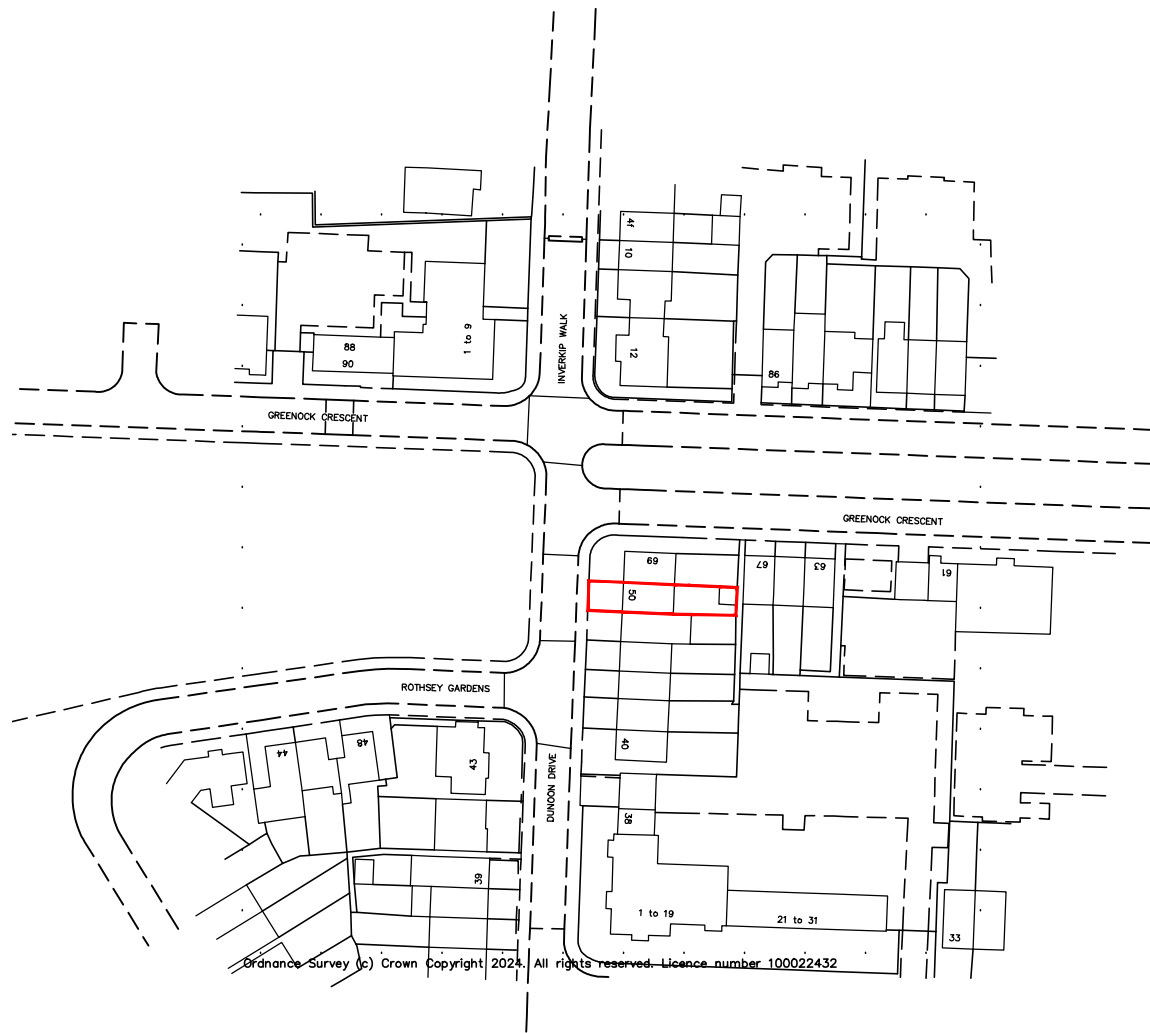

NOTES:

REVISIONS

PLANNING

ARCHITECTURAL CONSULTANTS
26 Wyche Avenue, Birmingham, B14 6LQ
t 07771 560785

CLIENT
Mr Gurjeet Singh
JOB TITLE
Single Storey Rear Extension
DRAWING TITLE
Location Plan
DRAWING NO.
C934 / 001

SCALE @ A4 1:1250
DATE Jan 2024
DRAWN ZA
CHECKED KSN

Location Plan