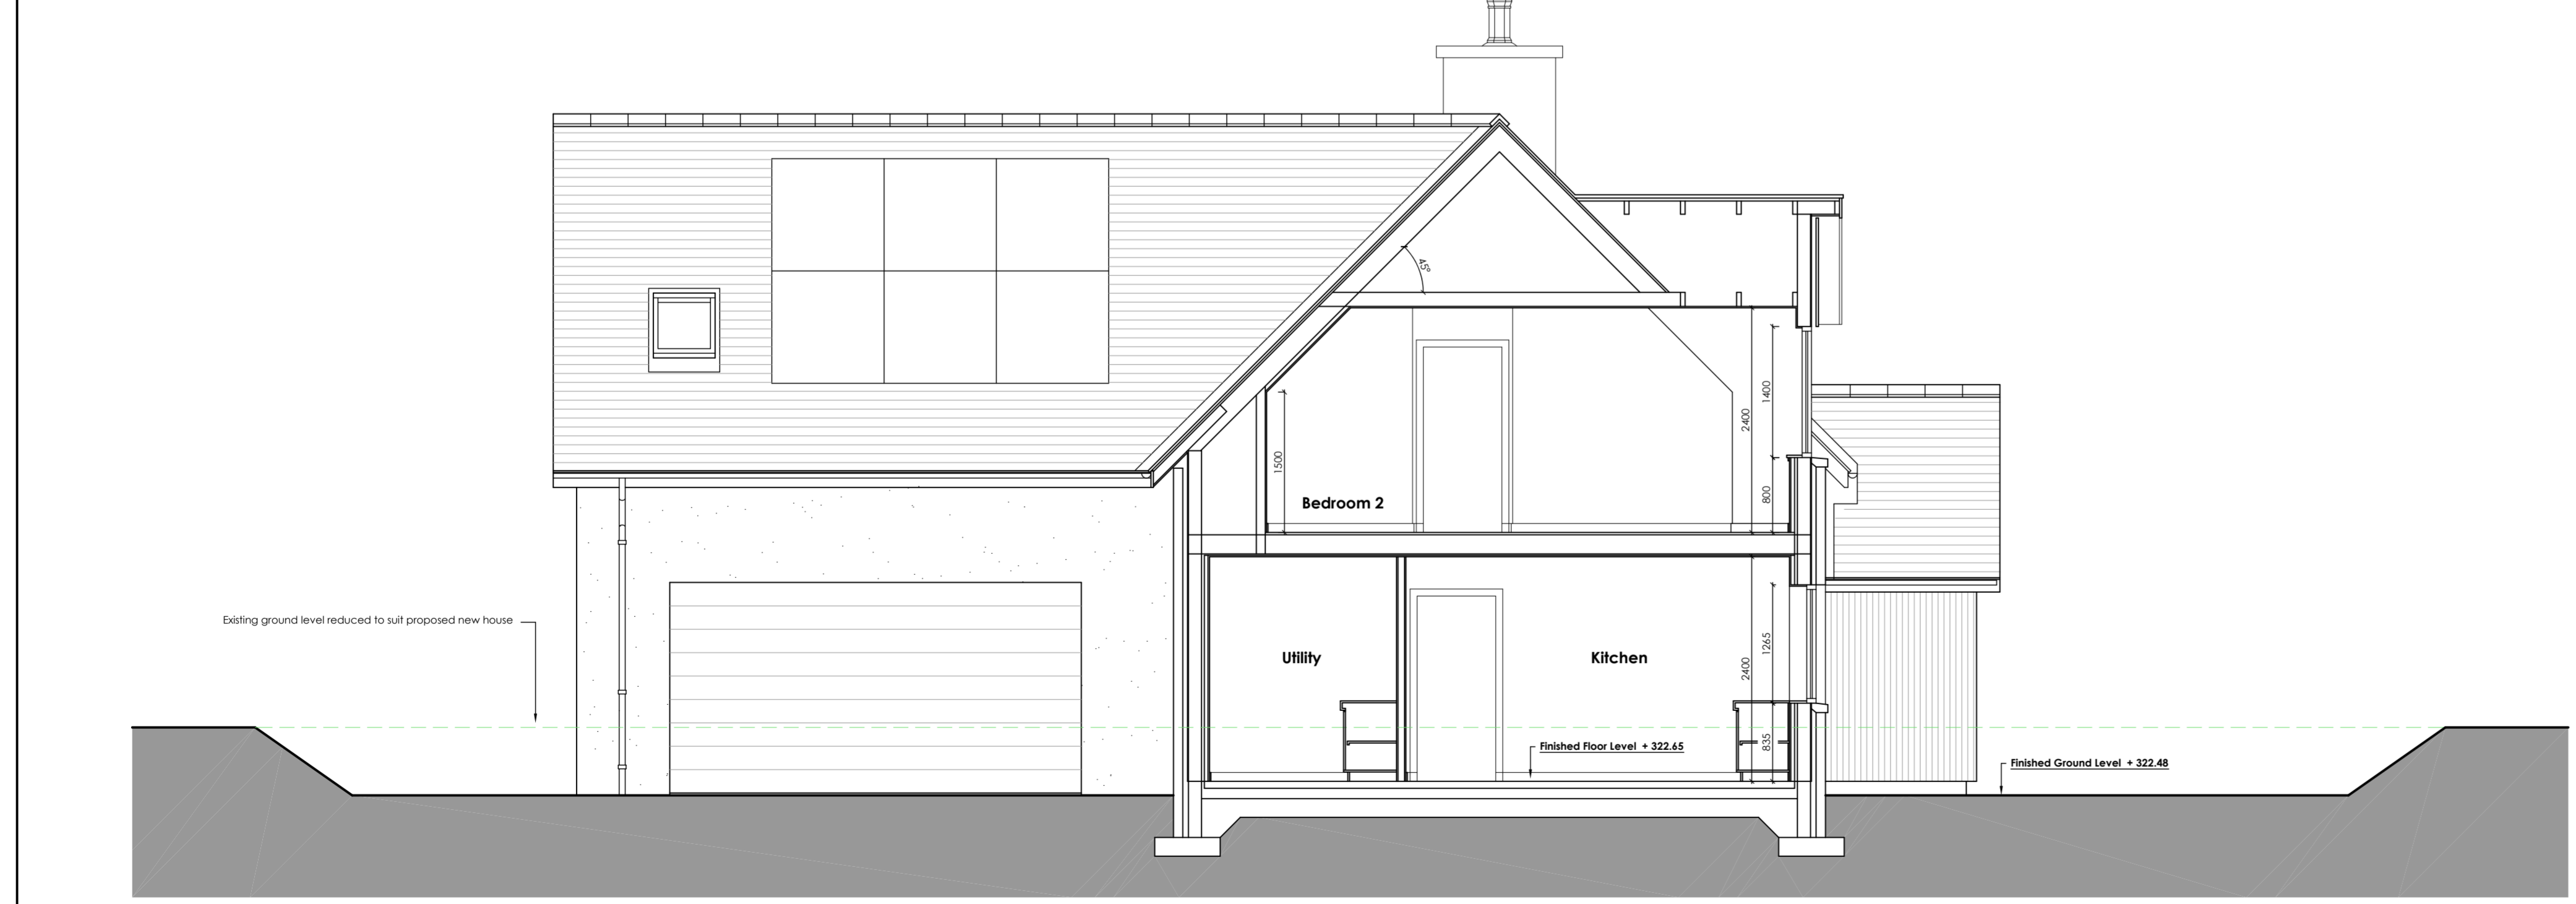

North-East
Elevations
Scale 1:100

Section
Scale 1:50

Site East of The Old Schoolhouse Gairnshiel Ballater AB35 5UR	
Design - Elevations	
Date : June 2023	Drawing No. 2022-126/P02
Scale : As Shown @ A1	Drawn : AR
<h2>Gerry Robb</h2> <p>architectural design services</p> <p>Bridgend Bridgeview Road Aboyne Aberdeenshire AB34 5HB (013398) 86359 info@gerryrobb.co.uk</p>	