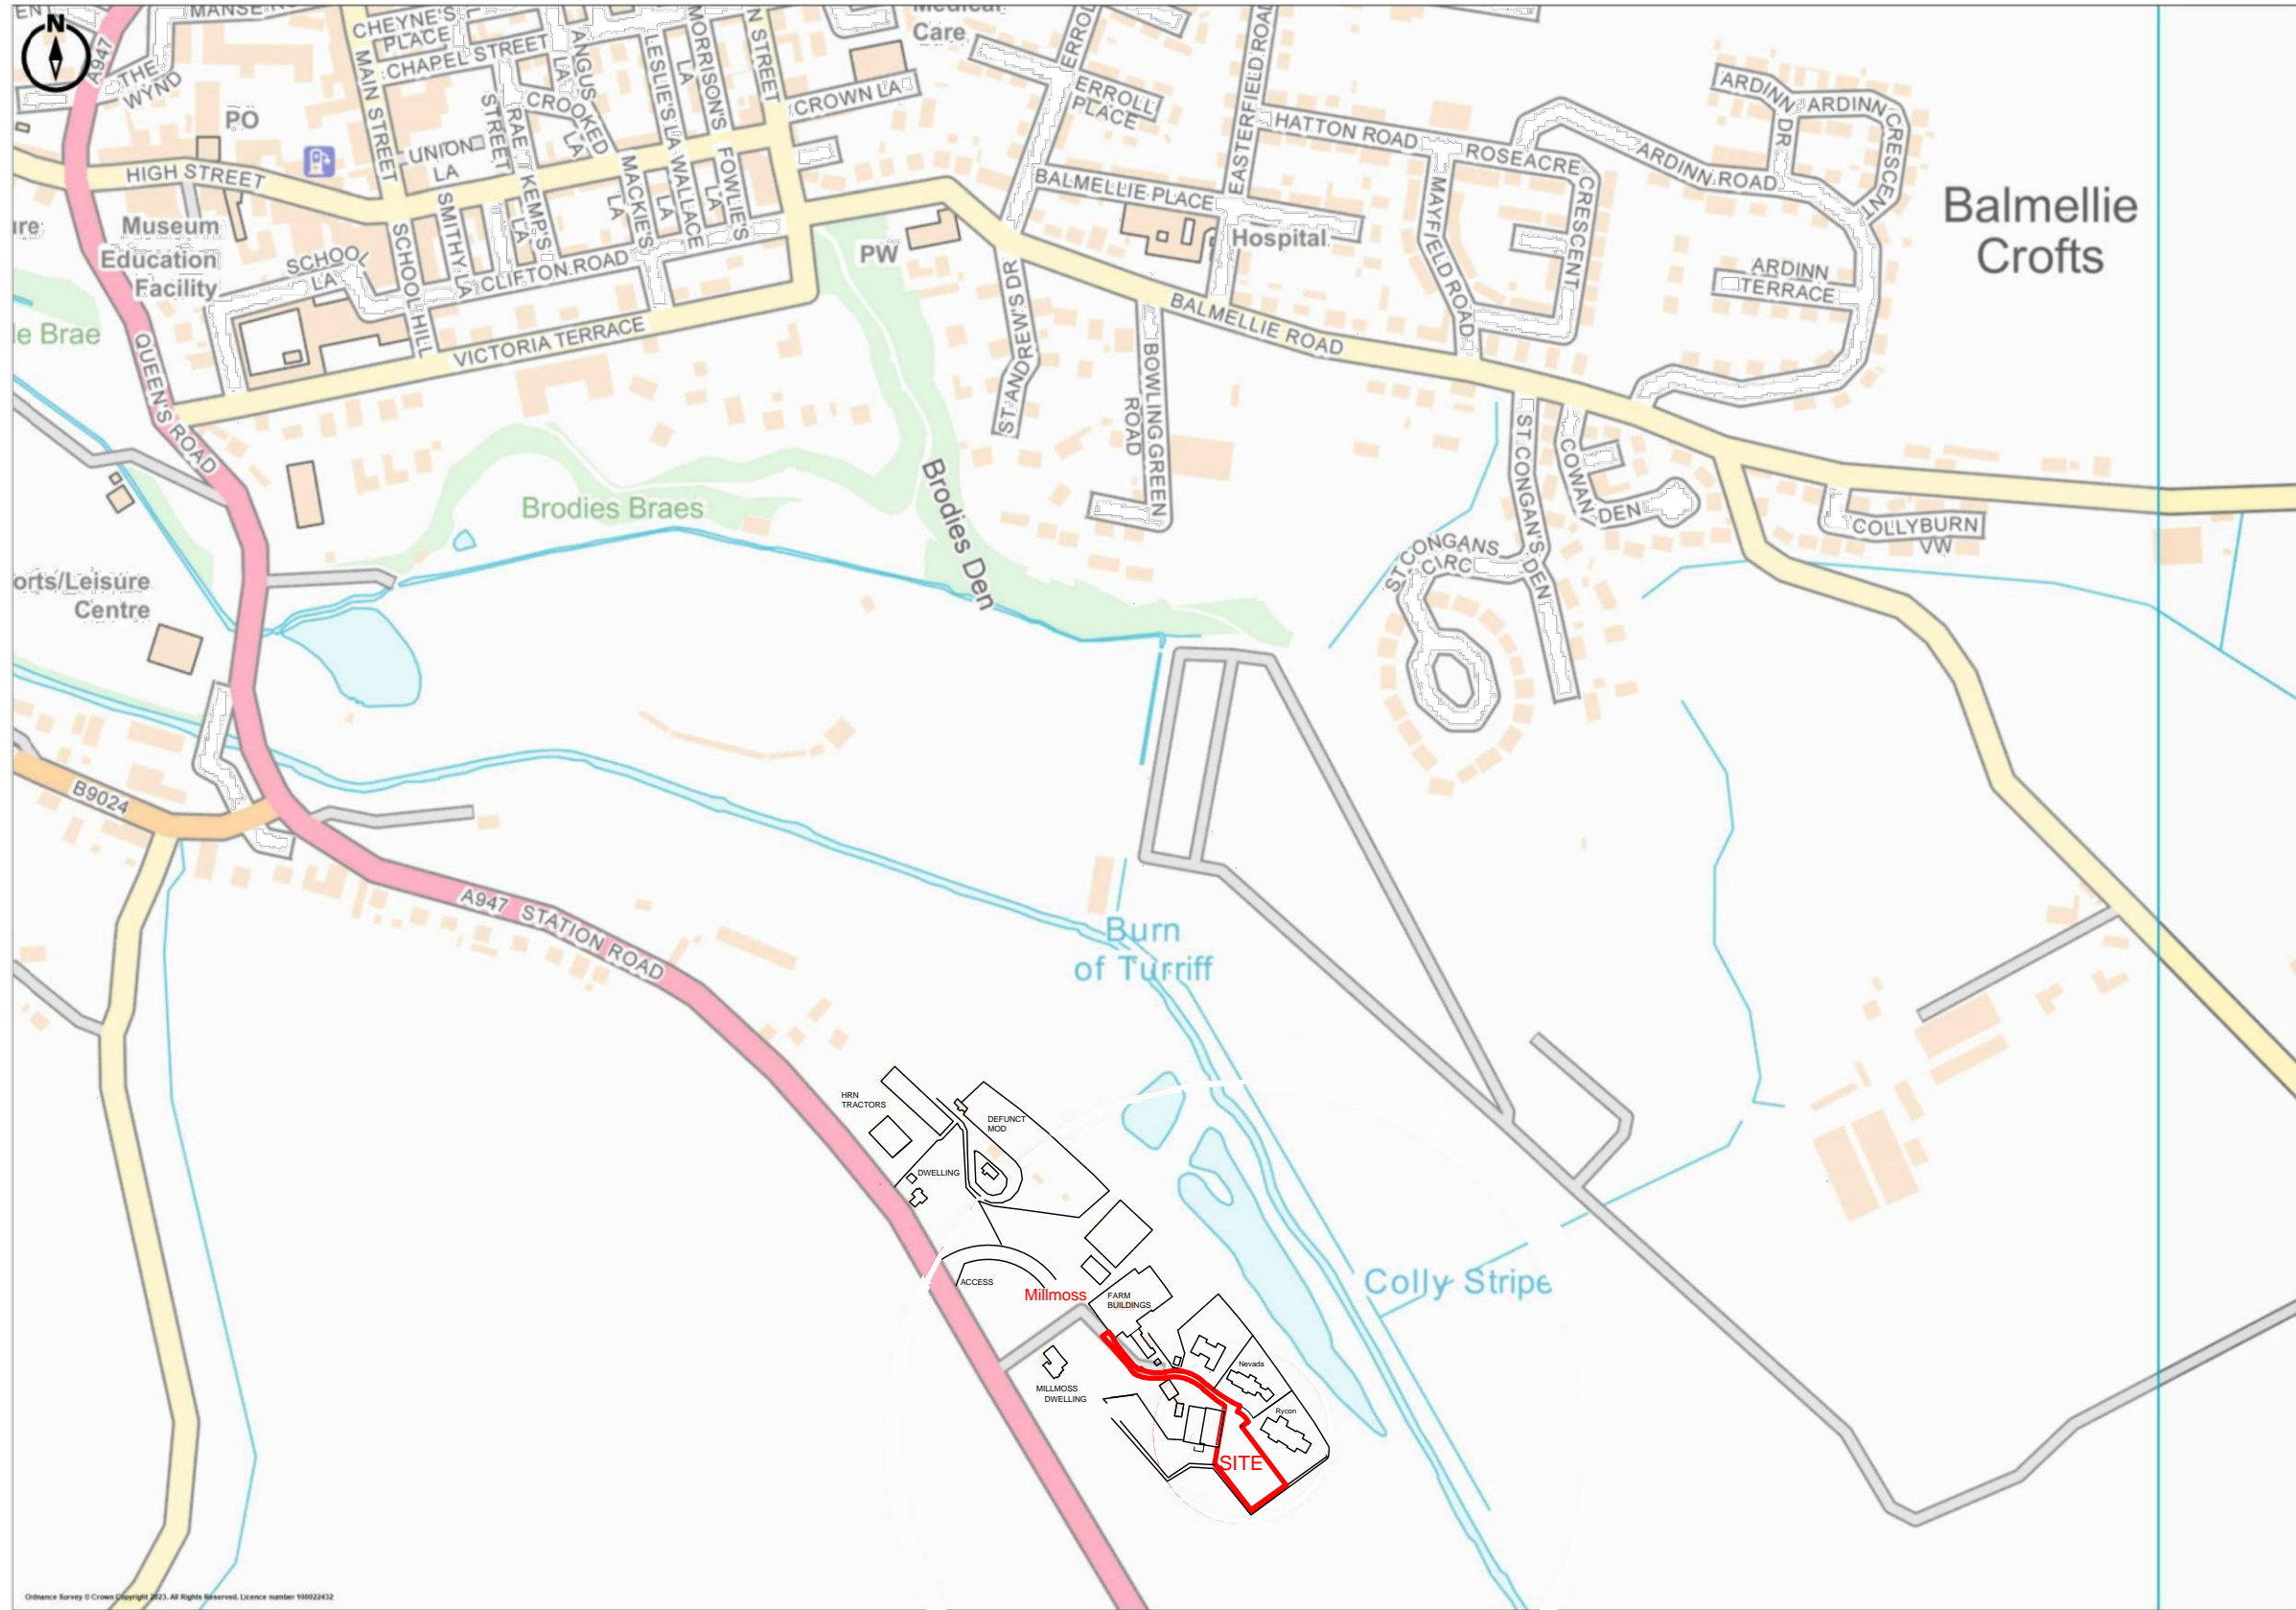

# LOCATION PLAN

Promap  
LANDMARK INFORMATION

Ordnance Survey © Crown Copyright 2023. All Rights Reserved.  
Licence number 100022432

SCALE BAR 1:5000

SITE No 3 MILLMOS