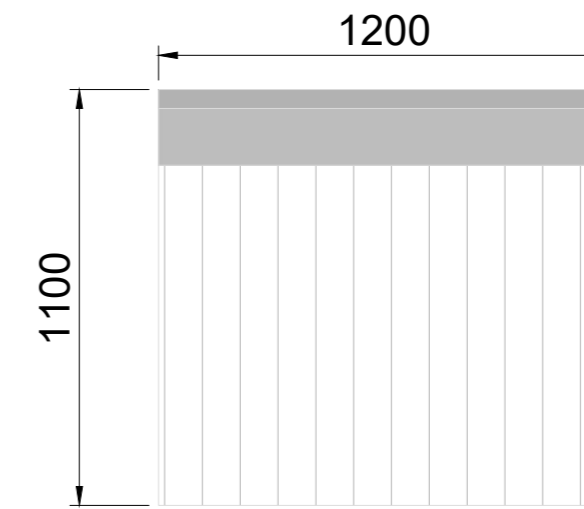

Rear Elevation

Side Elevation

Front Elevation

Side Elevation

Plan

Specification:
UpVC Resin Plastic Storage Container (Light Grey)
UpVC Resin Plastic Lid (Dark Grey)
Waterproof & Portable