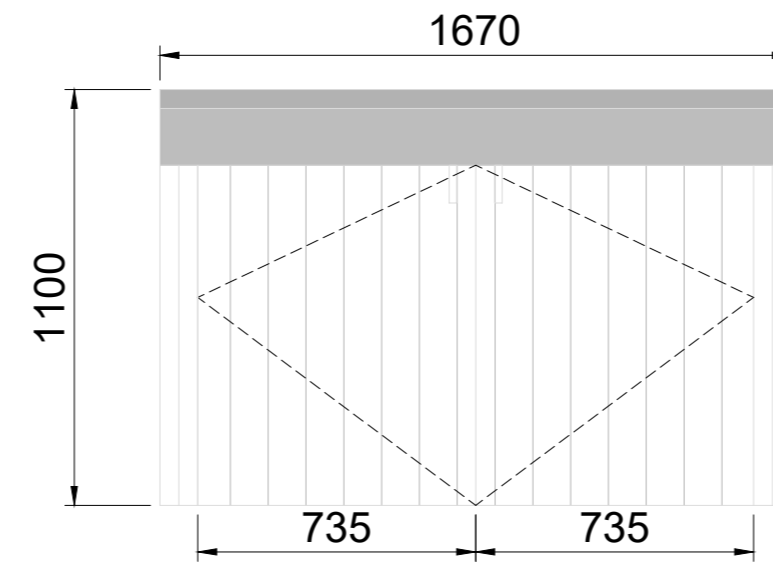

Rear Elevation

Side Elevation

Front Elevation

Side Elevation

Plan

Specification:
UpVC Resin Plastic Storage Container (Light Grey)
UpVC Resin Plastic Lid (Dark Grey)
Waterproof & Portable