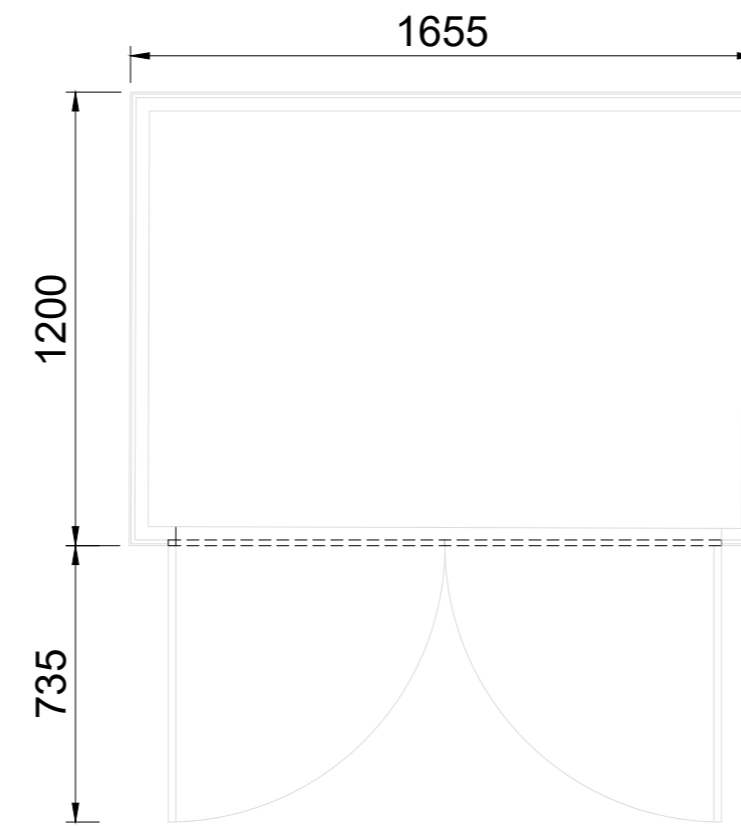

Rear Elevation

Side Elevation

Front Elevation

Side Elevation

Plan

Specification:
UpVC Resin Plastic Storage Container (Light Grey)
UpVC Resin Plastic Lid (Dark Grey)
Waterproof & Portable