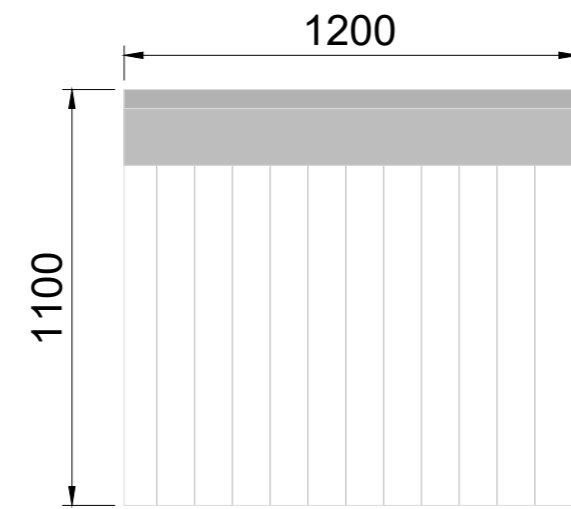

Rear Elevation

Side Elevation

Front Elevation

Side Elevation

Plan

Specification:
UpVC Resin Plastic Storage Container (Light Grey)
UpVC Resin Plastic Lid (Dark Grey)
Waterproof & Portable