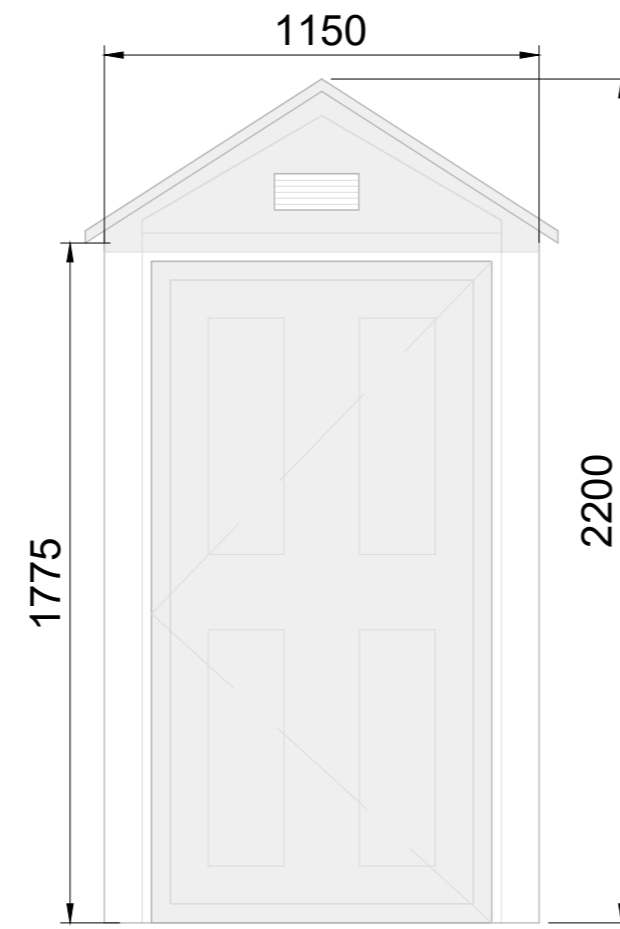

Side Elevation

Front Elevation

Side Elevation

Rear Elevation

Plan

Specification:  
Sides - uPVC Resin Plastic (Light Grey)  
Door - uPVC Resin Plastic (Dark Grey)  
Roof - uPVC Resin Plastic (Light Grey)  
Waterproof & Portable