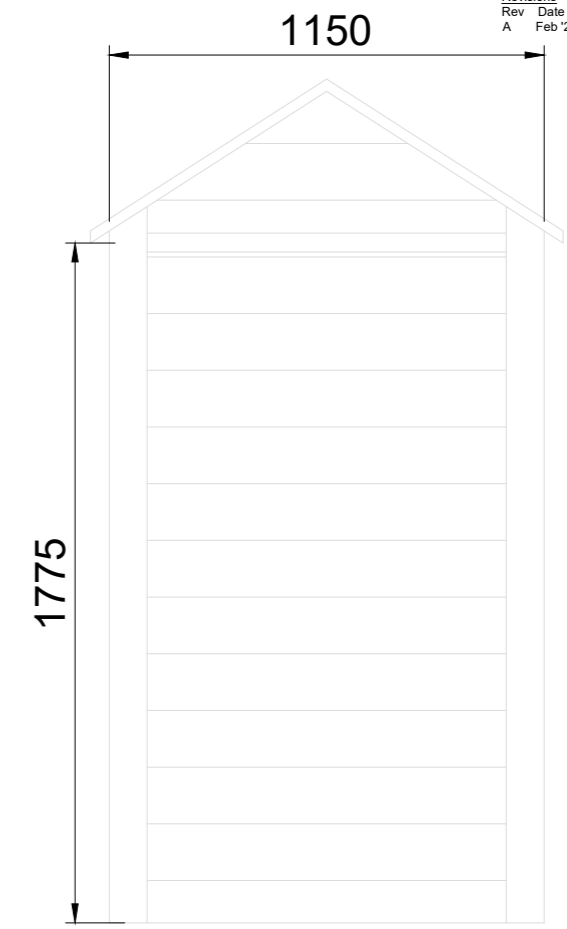

Side Elevation

Front Elevation

Side Elevation

Rear Elevation

Plan

Specification:  
Sides - uPVC Resin Plastic (Light Grey)  
Door - uPVC Resin Plastic (Dark Grey)  
Roof - uPVC Resin Plastic (Light Grey)  
Waterproof & Portable