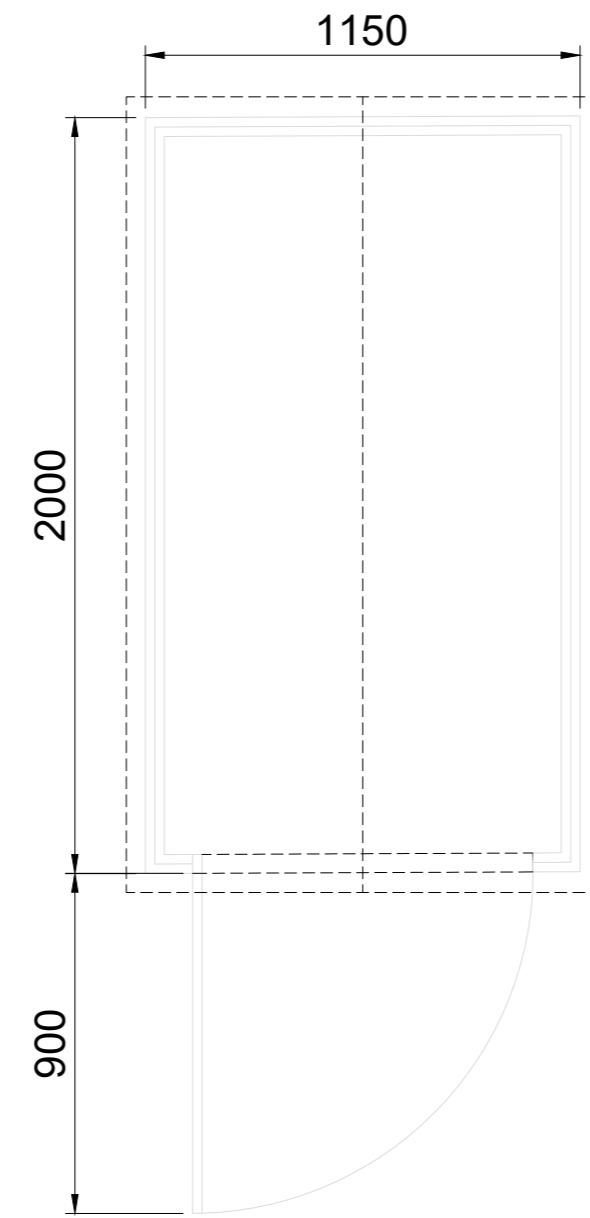

Side Elevation

Front Elevation

Side Elevation

Rear Elevation

Plan

Specification:  
Sides - uPVC Resin Plastic (Light Grey)  
Door - uPVC Resin Plastic (Dark Grey)  
Roof - uPVC Resin Plastic (Light Grey)  
Waterproof & Portable