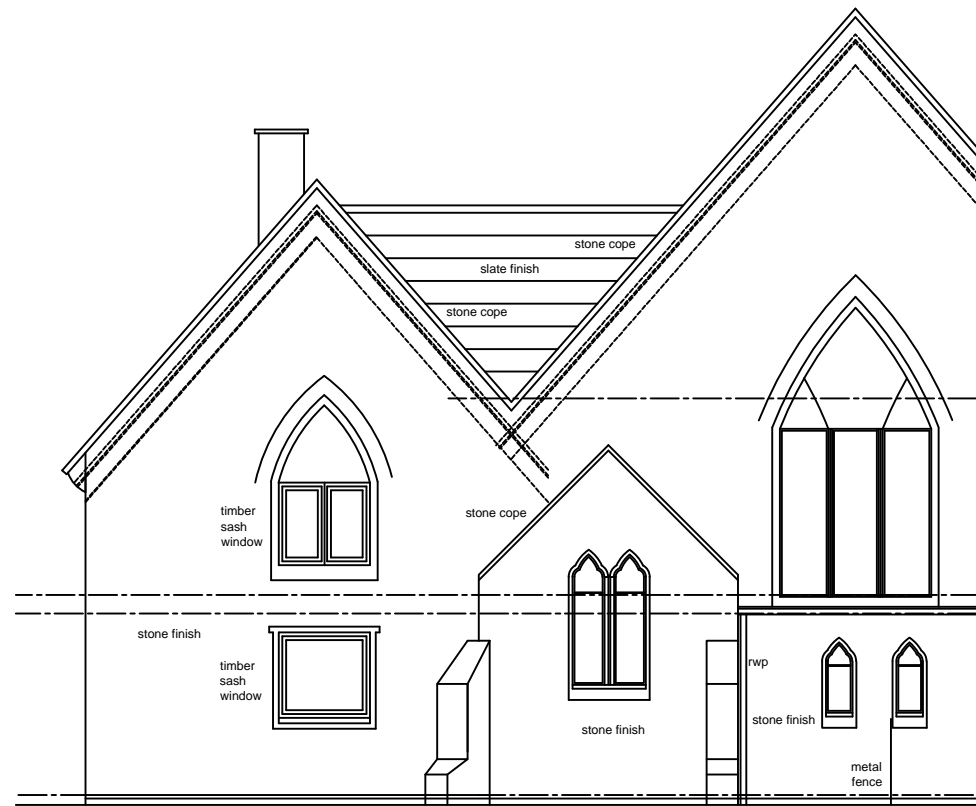

Proposed South West Elevation scale 1:100

Proposed North East Elevation scale 1:100

Proposed South East Elevation scale 1:100

Architectural Services and Design 40 Polmont Park Polmont Falkirk FK2 0XT 07753 144 426 arch.services.design@gmail.com	PROJECT	DRAWING TITLE	CLIENT	SCALE	DATE
	Proposed alterations, Henderson Place Dollar	Proposed Elevations	Xayam Ltd	1:100	Feb 24
					DRG.NO. ASD 998/ 1.12