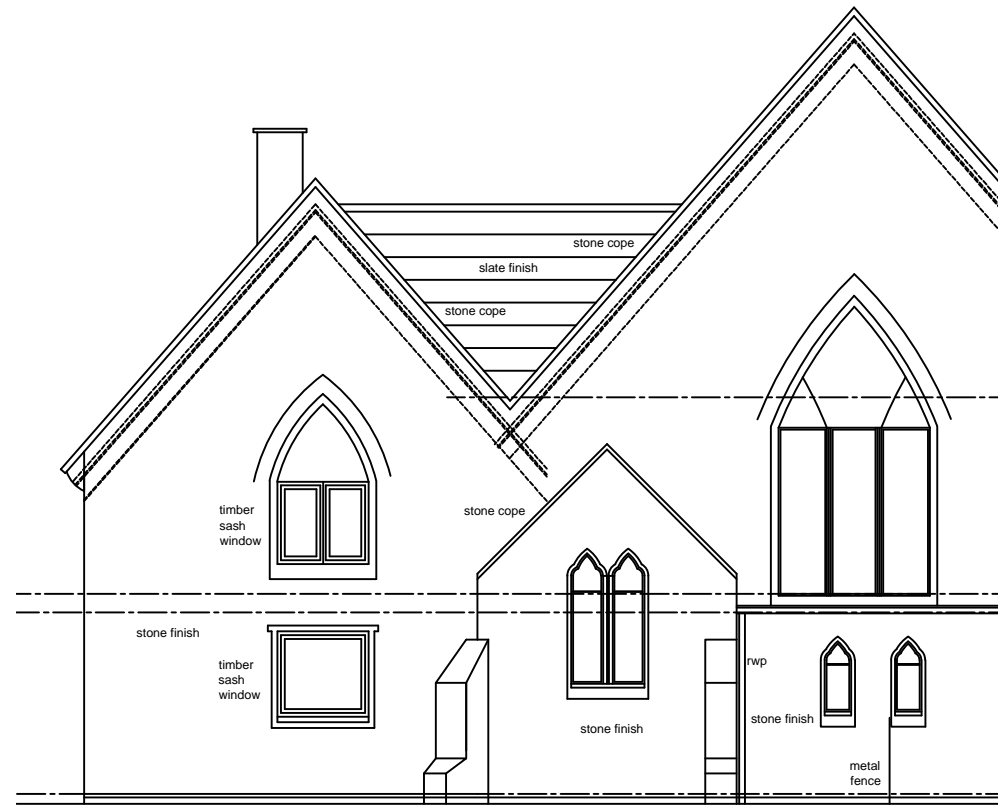

Existing South West Elevation scale 1:100

Existing North East Elevation scale 1:100

Existing South East Elevation scale 1:100

Architectural Services and Design 40 Polmont Park Polmont Falkirk FK2 0XT 07753 144 426 arch.services.design@gmail.com	PROJECT	DRAWING TITLE	CLIENT	SCALE	DATE
	Proposed alterations, Henderson Place Dollar	Existing Elevations	Xayam Ltd	1:100	Feb 24
					DRG.NO. ASD 998/ 1.11