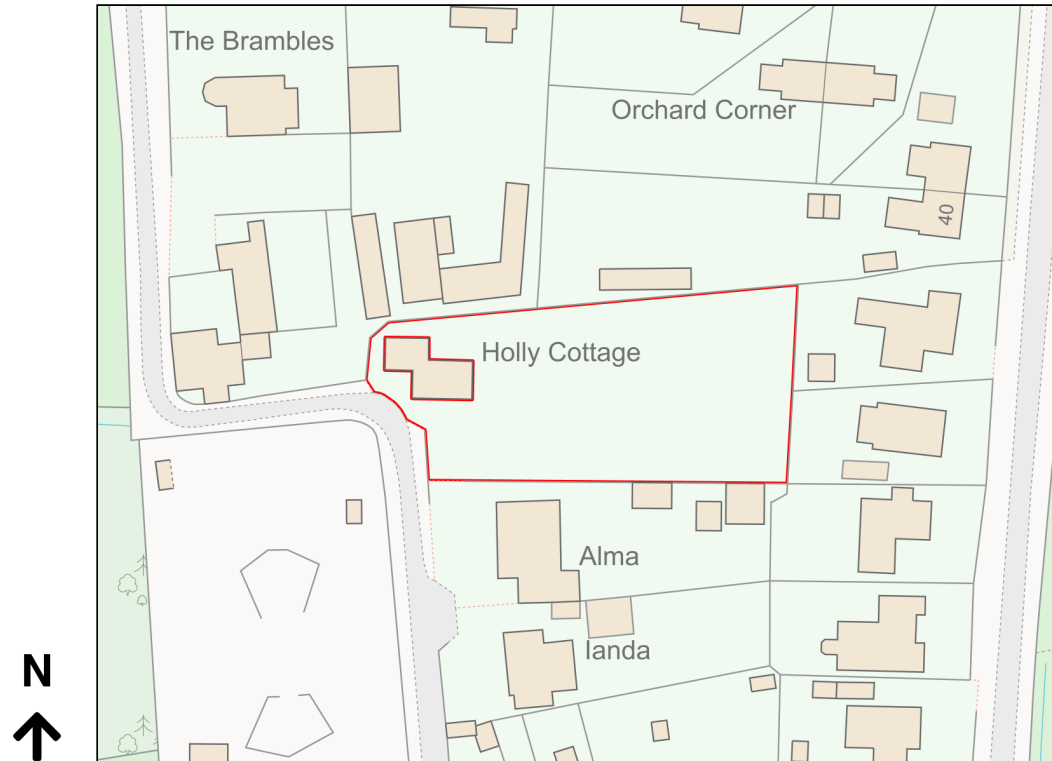

Location Plan

Site Address: **Holly Cottage, Short Lane, Happisburgh, NR12 0RR**

Date Produced: **04-Feb-2024**

Scale: **1:1250 @A4**

Planning Portal Reference: **PP-12780361v1**