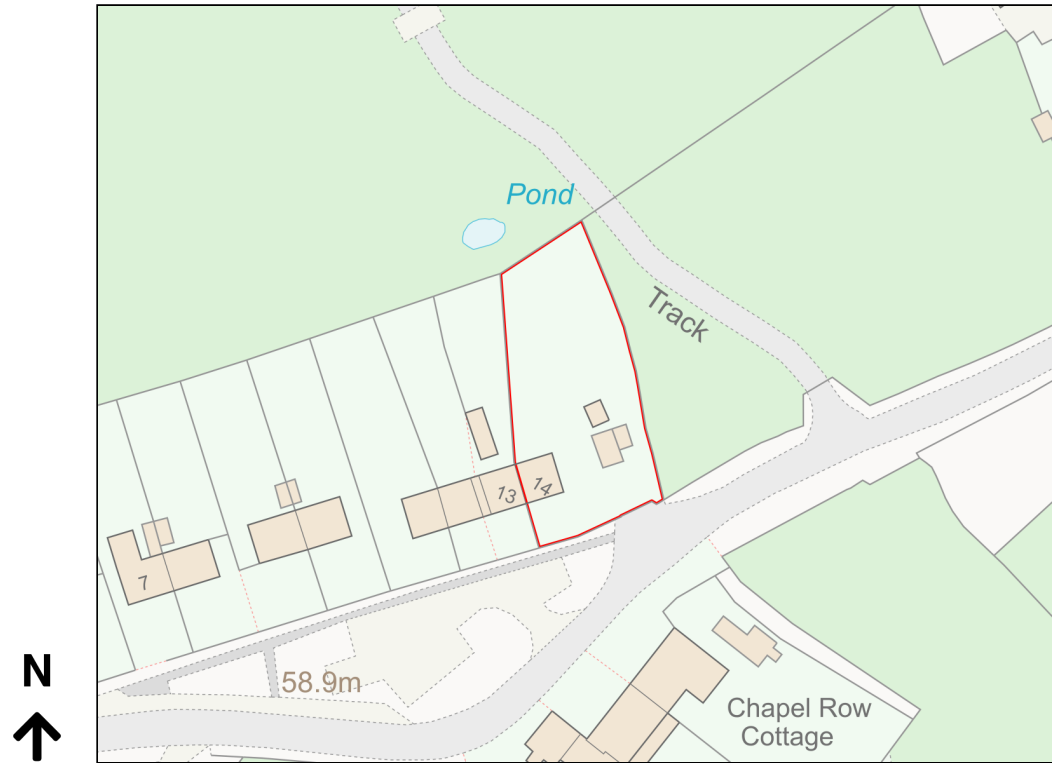

# Location Plan

Site Address: 14, Milton Terrace, Washingley Road, Luton, PE8 5NF

Date Produced: 02-Feb-2024

Scale: 1:1250 @A4

Planning Portal Reference: PP-12665945v2