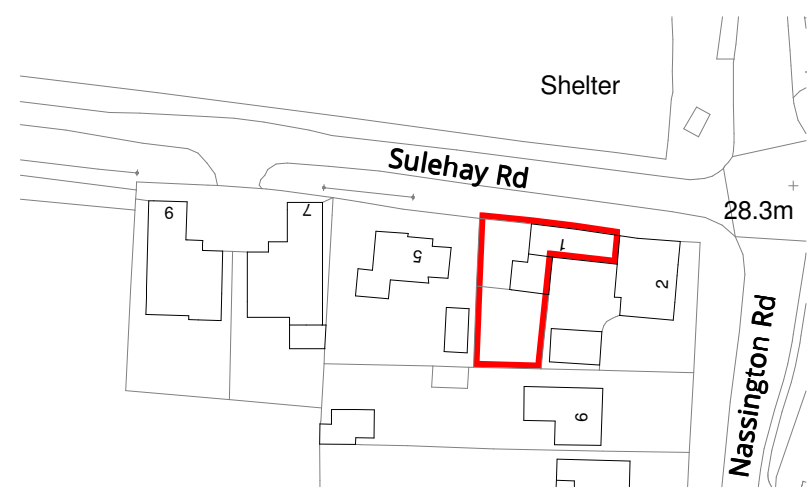

For information only DO NOT SCALE

Revision	Description	Date
D00	Issued for Comment	25/08/2023

SK ARCHITECTURE

Client **R.E.Newton**

Project **Sulehay Road, Yarwell**

Drawing **Site Location Plan**

Scale 1:1250 @ A3 Date 25/08/2023