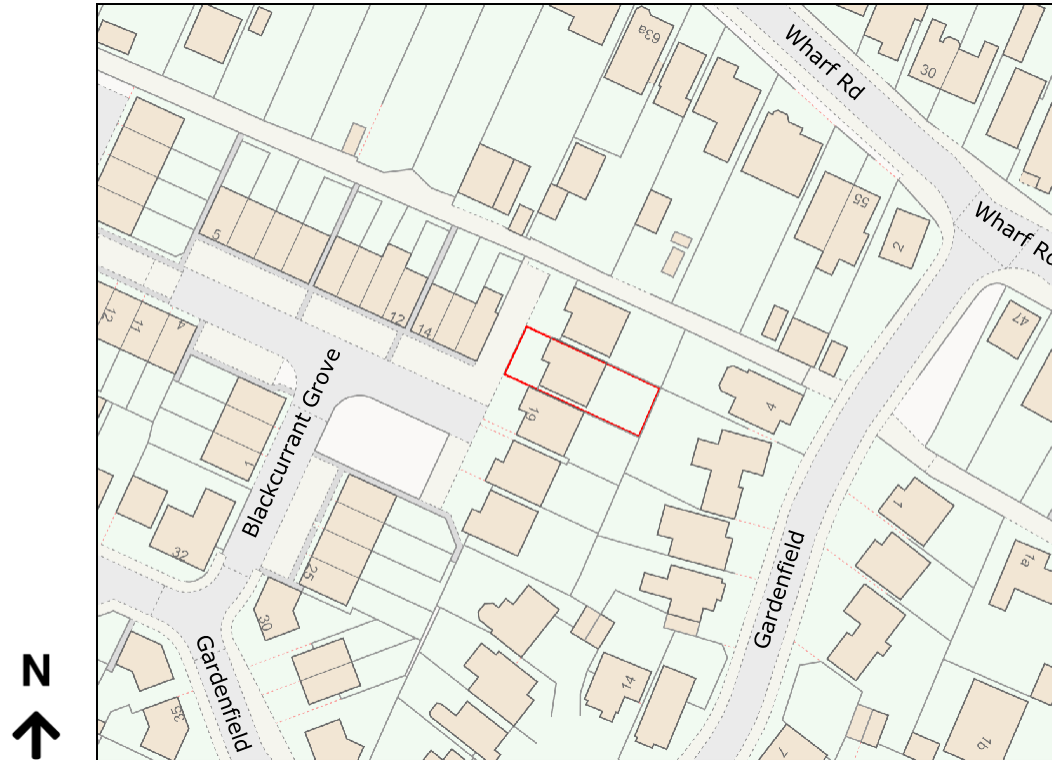

Location Plan

Site Address: 18, Blackcurrant Grove, Higham Ferrers, NN10 8FN

Date Produced: 09-Feb-2024

Scale: 1:1250 @A4

Planning Portal Reference: PP-12781051v1