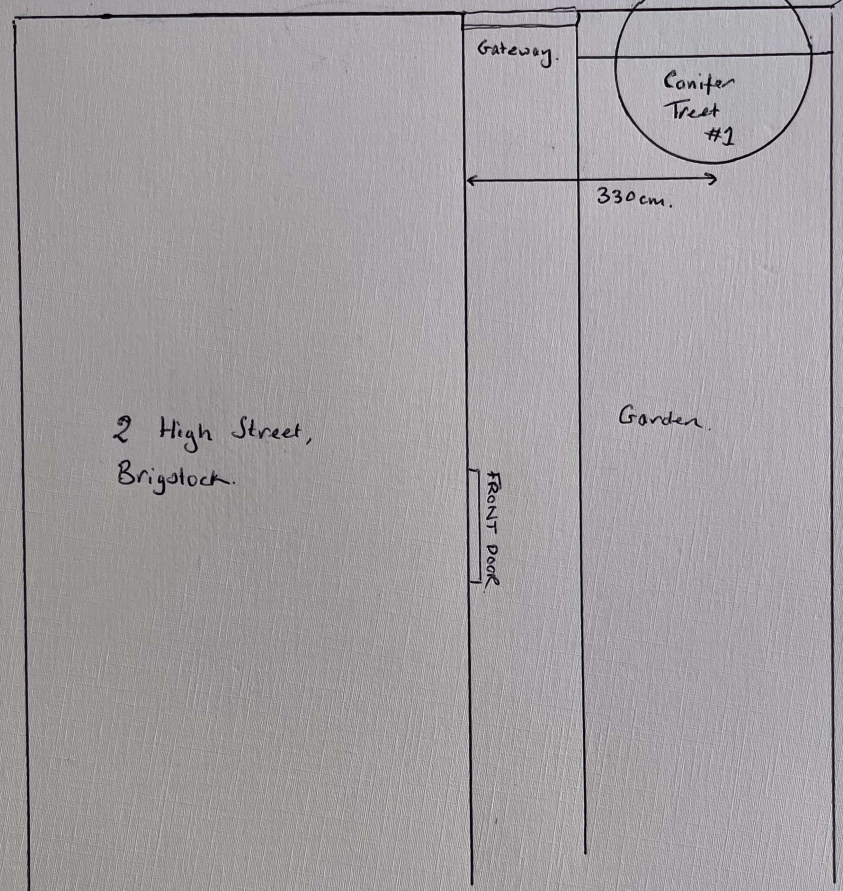

← High Street, Brigstock →

2 High Street,
Brigstock.

Garden.

330cm.

Conifer
Tree
#1

Gateway.

FRONT DOOR

North