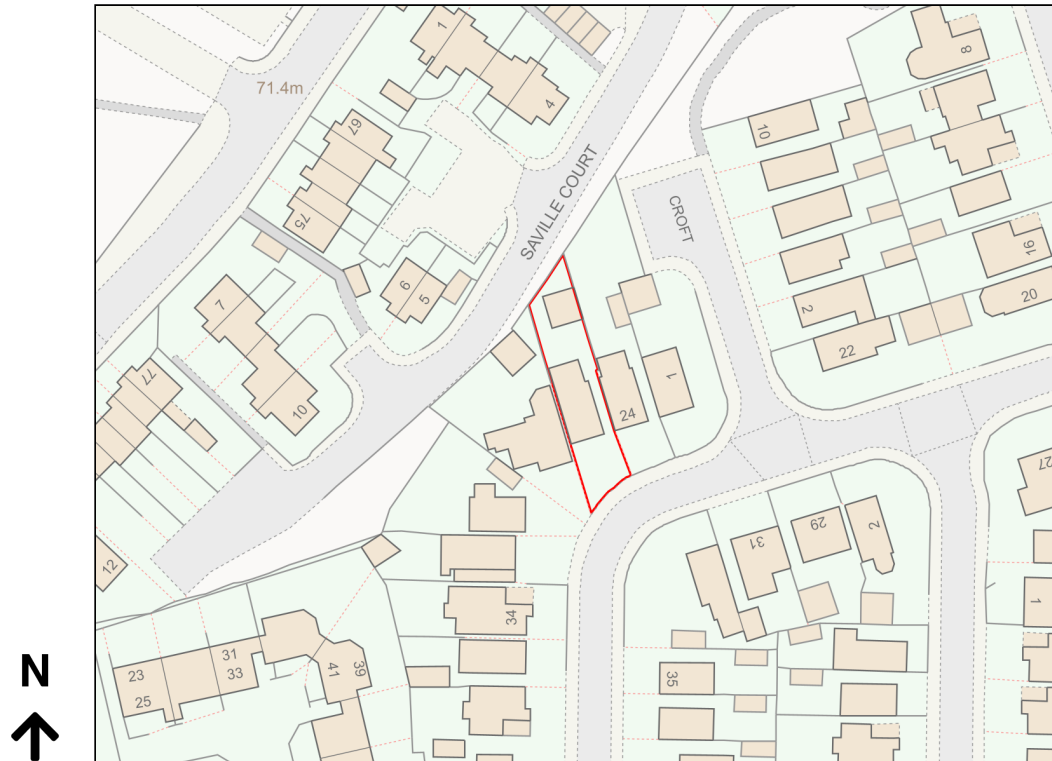

Location Plan

Site Address: 26, Whiteley Croft Road, Otley, LS21 3NS

Date Produced: 07-Feb-2024

Scale: 1:1250 @A4

Planning Portal Reference: PP-12789928v1