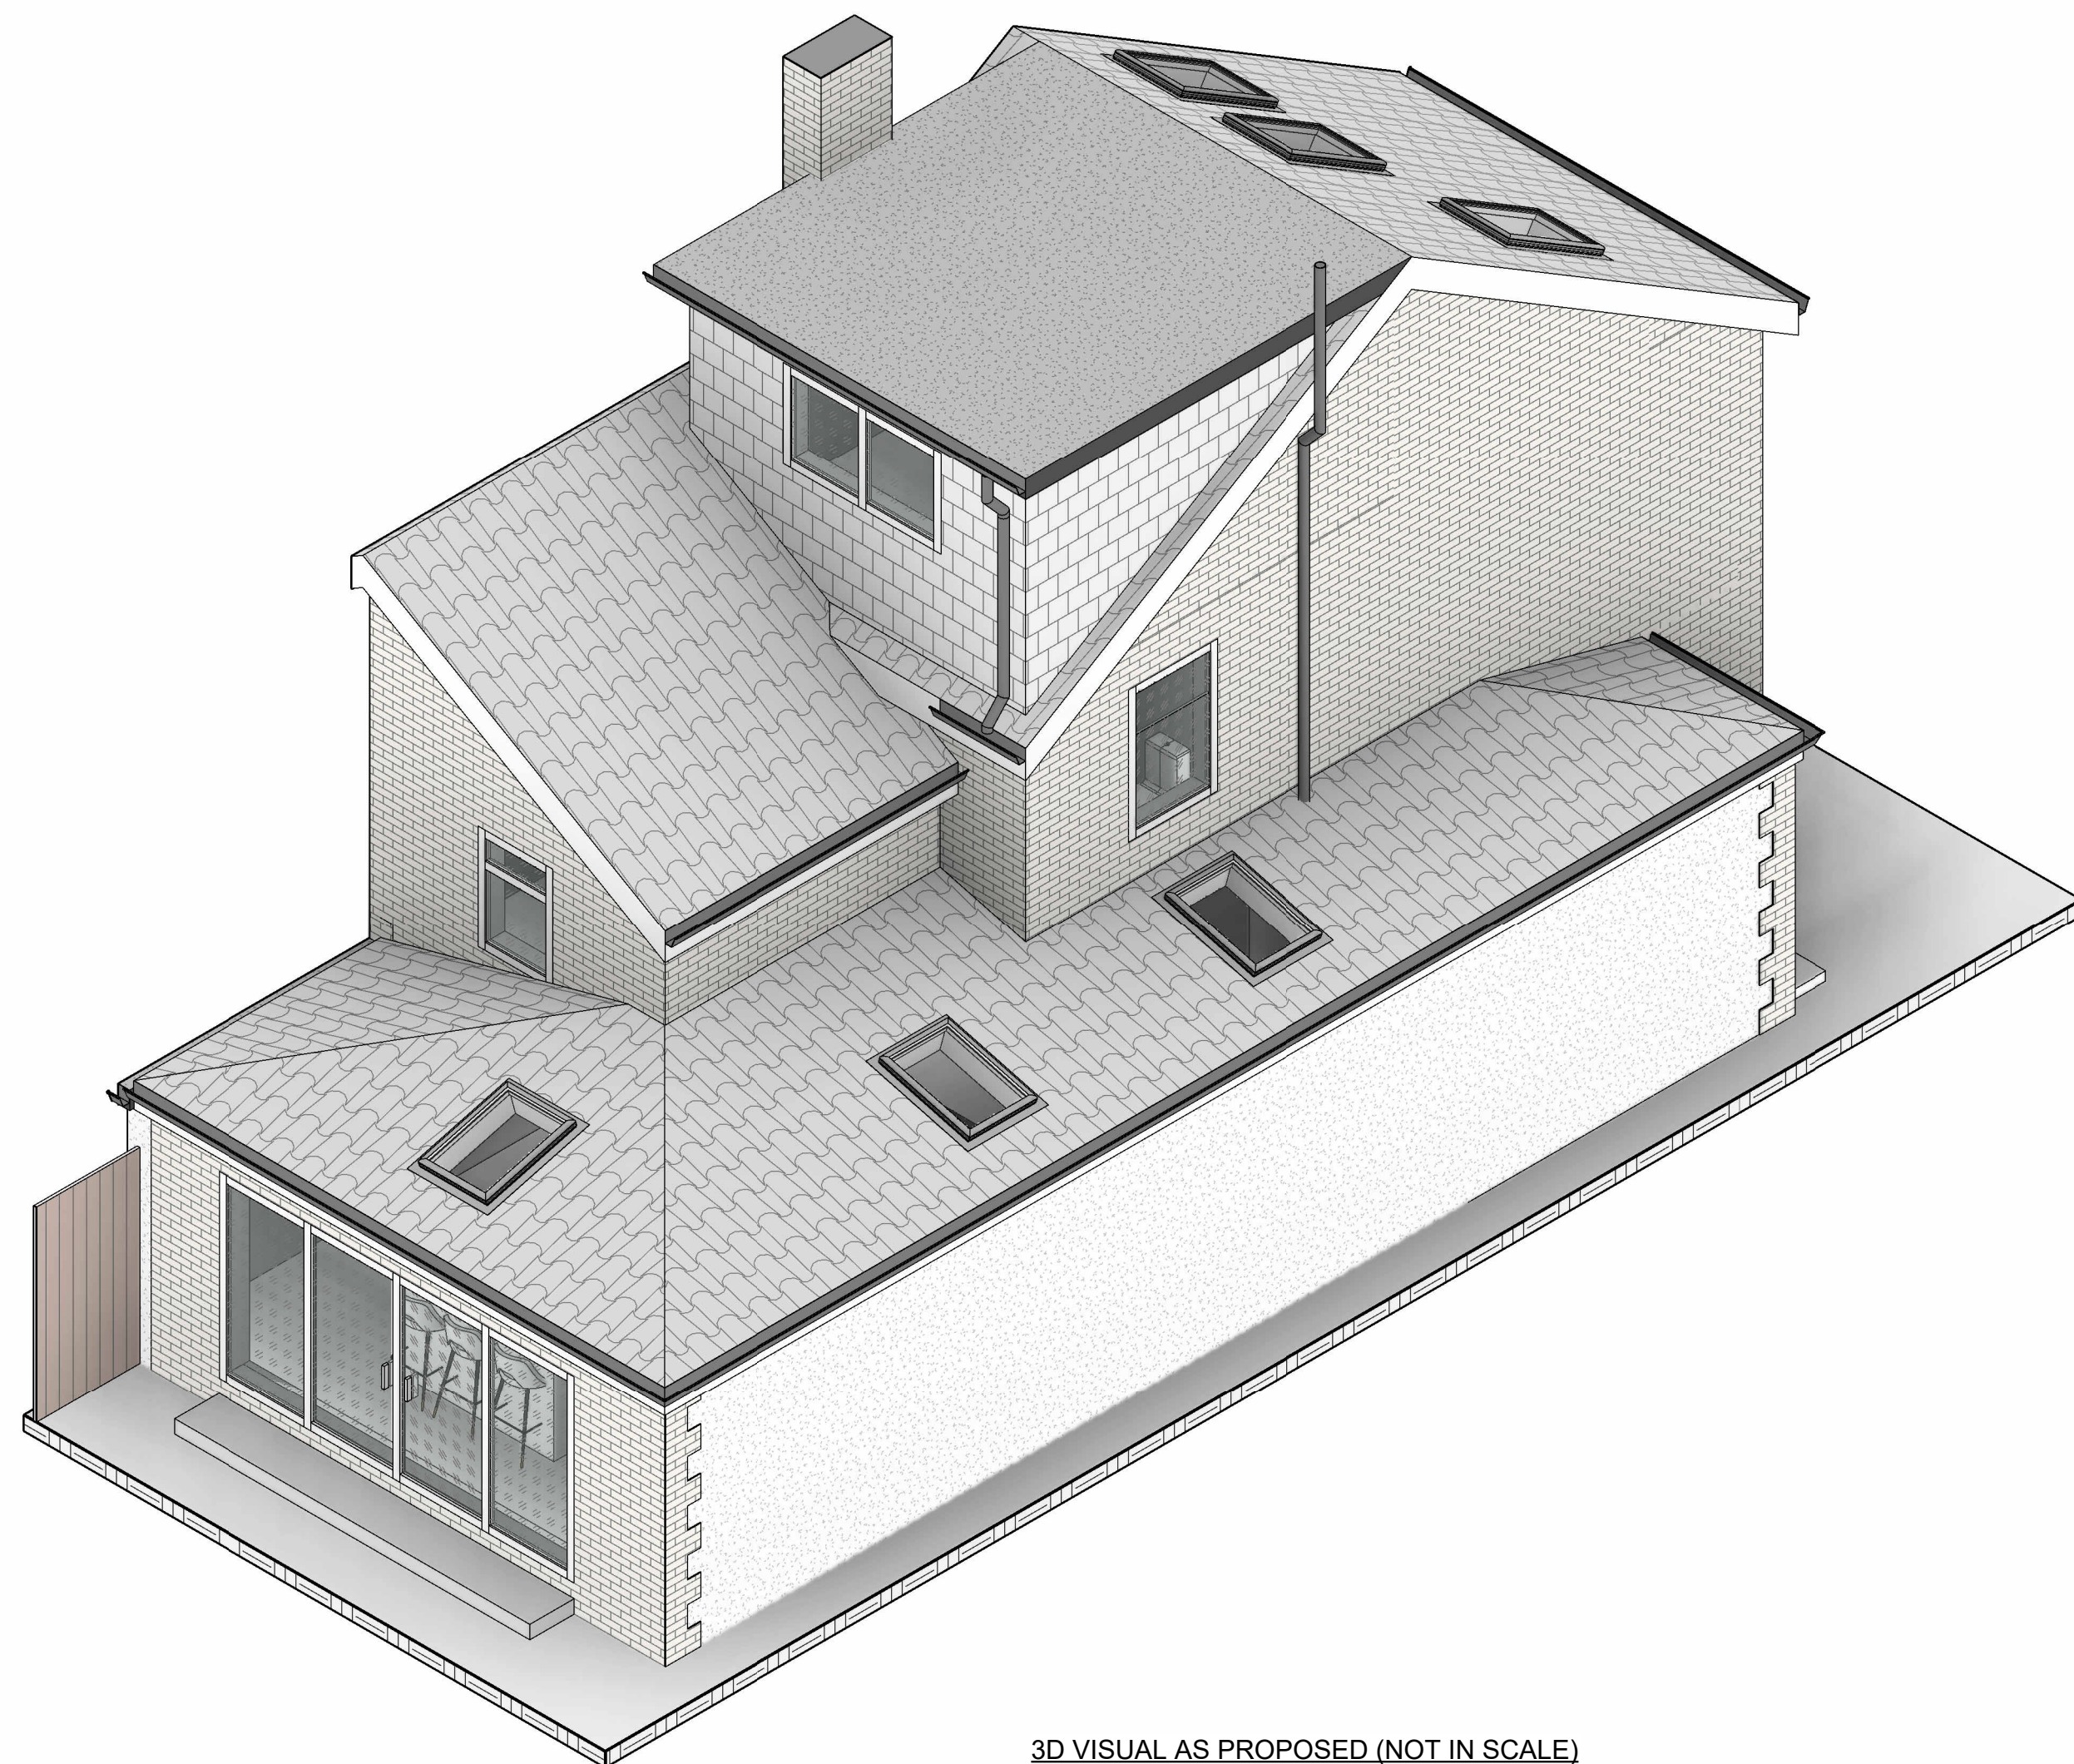

3D VISUAL AS EXISTING (NOT IN SCALE)

3D VISUAL AS PROPOSED (NOT IN SCALE)

3D VISUAL AS EXISTING (NOT IN SCALE)

3D VISUAL AS PROPOSED (NOT IN SCALE)

THIS DRAWING IS THE PROPERTY OF
AR. DESIGN
AND MUST NOT BE COPIED OR REPRODUCED
EXCEPT
WITH THEIR EXPRESS PERMISSION, NOR MAY
THE DESIGN
OR ANY INFORMATION SHOWN THEREON
BE DISCLOSED TO ANY THIRD PARTY.
WE WILL NOT BE RESPONSIBLE FOR OTHER
CONTRACTUAL
DIMENSIONS
© THIS DRAWING IS COPYRIGHT

REV:	AMENDMENT:	BY:	DATE:
------	------------	-----	-------

TITLE:

3D VISUAL AS EXISTING (NOT IN SCALE), 3D
VISUAL AS PROPOSED (NOT IN SCALE)

SITE ADDRESS:

78 Carshalton Grove Sm1 4NB

JOB No.20022	CLIENT: -
--------------	-----------

SCALE: 1:50 @ A1	DWG SHEET: A06
------------------	----------------

REV:

DRAWN BY: AR	DATE: 31/01/2024
--------------	------------------

APPROVED BY: ***	DATE: **/**/****
------------------	------------------