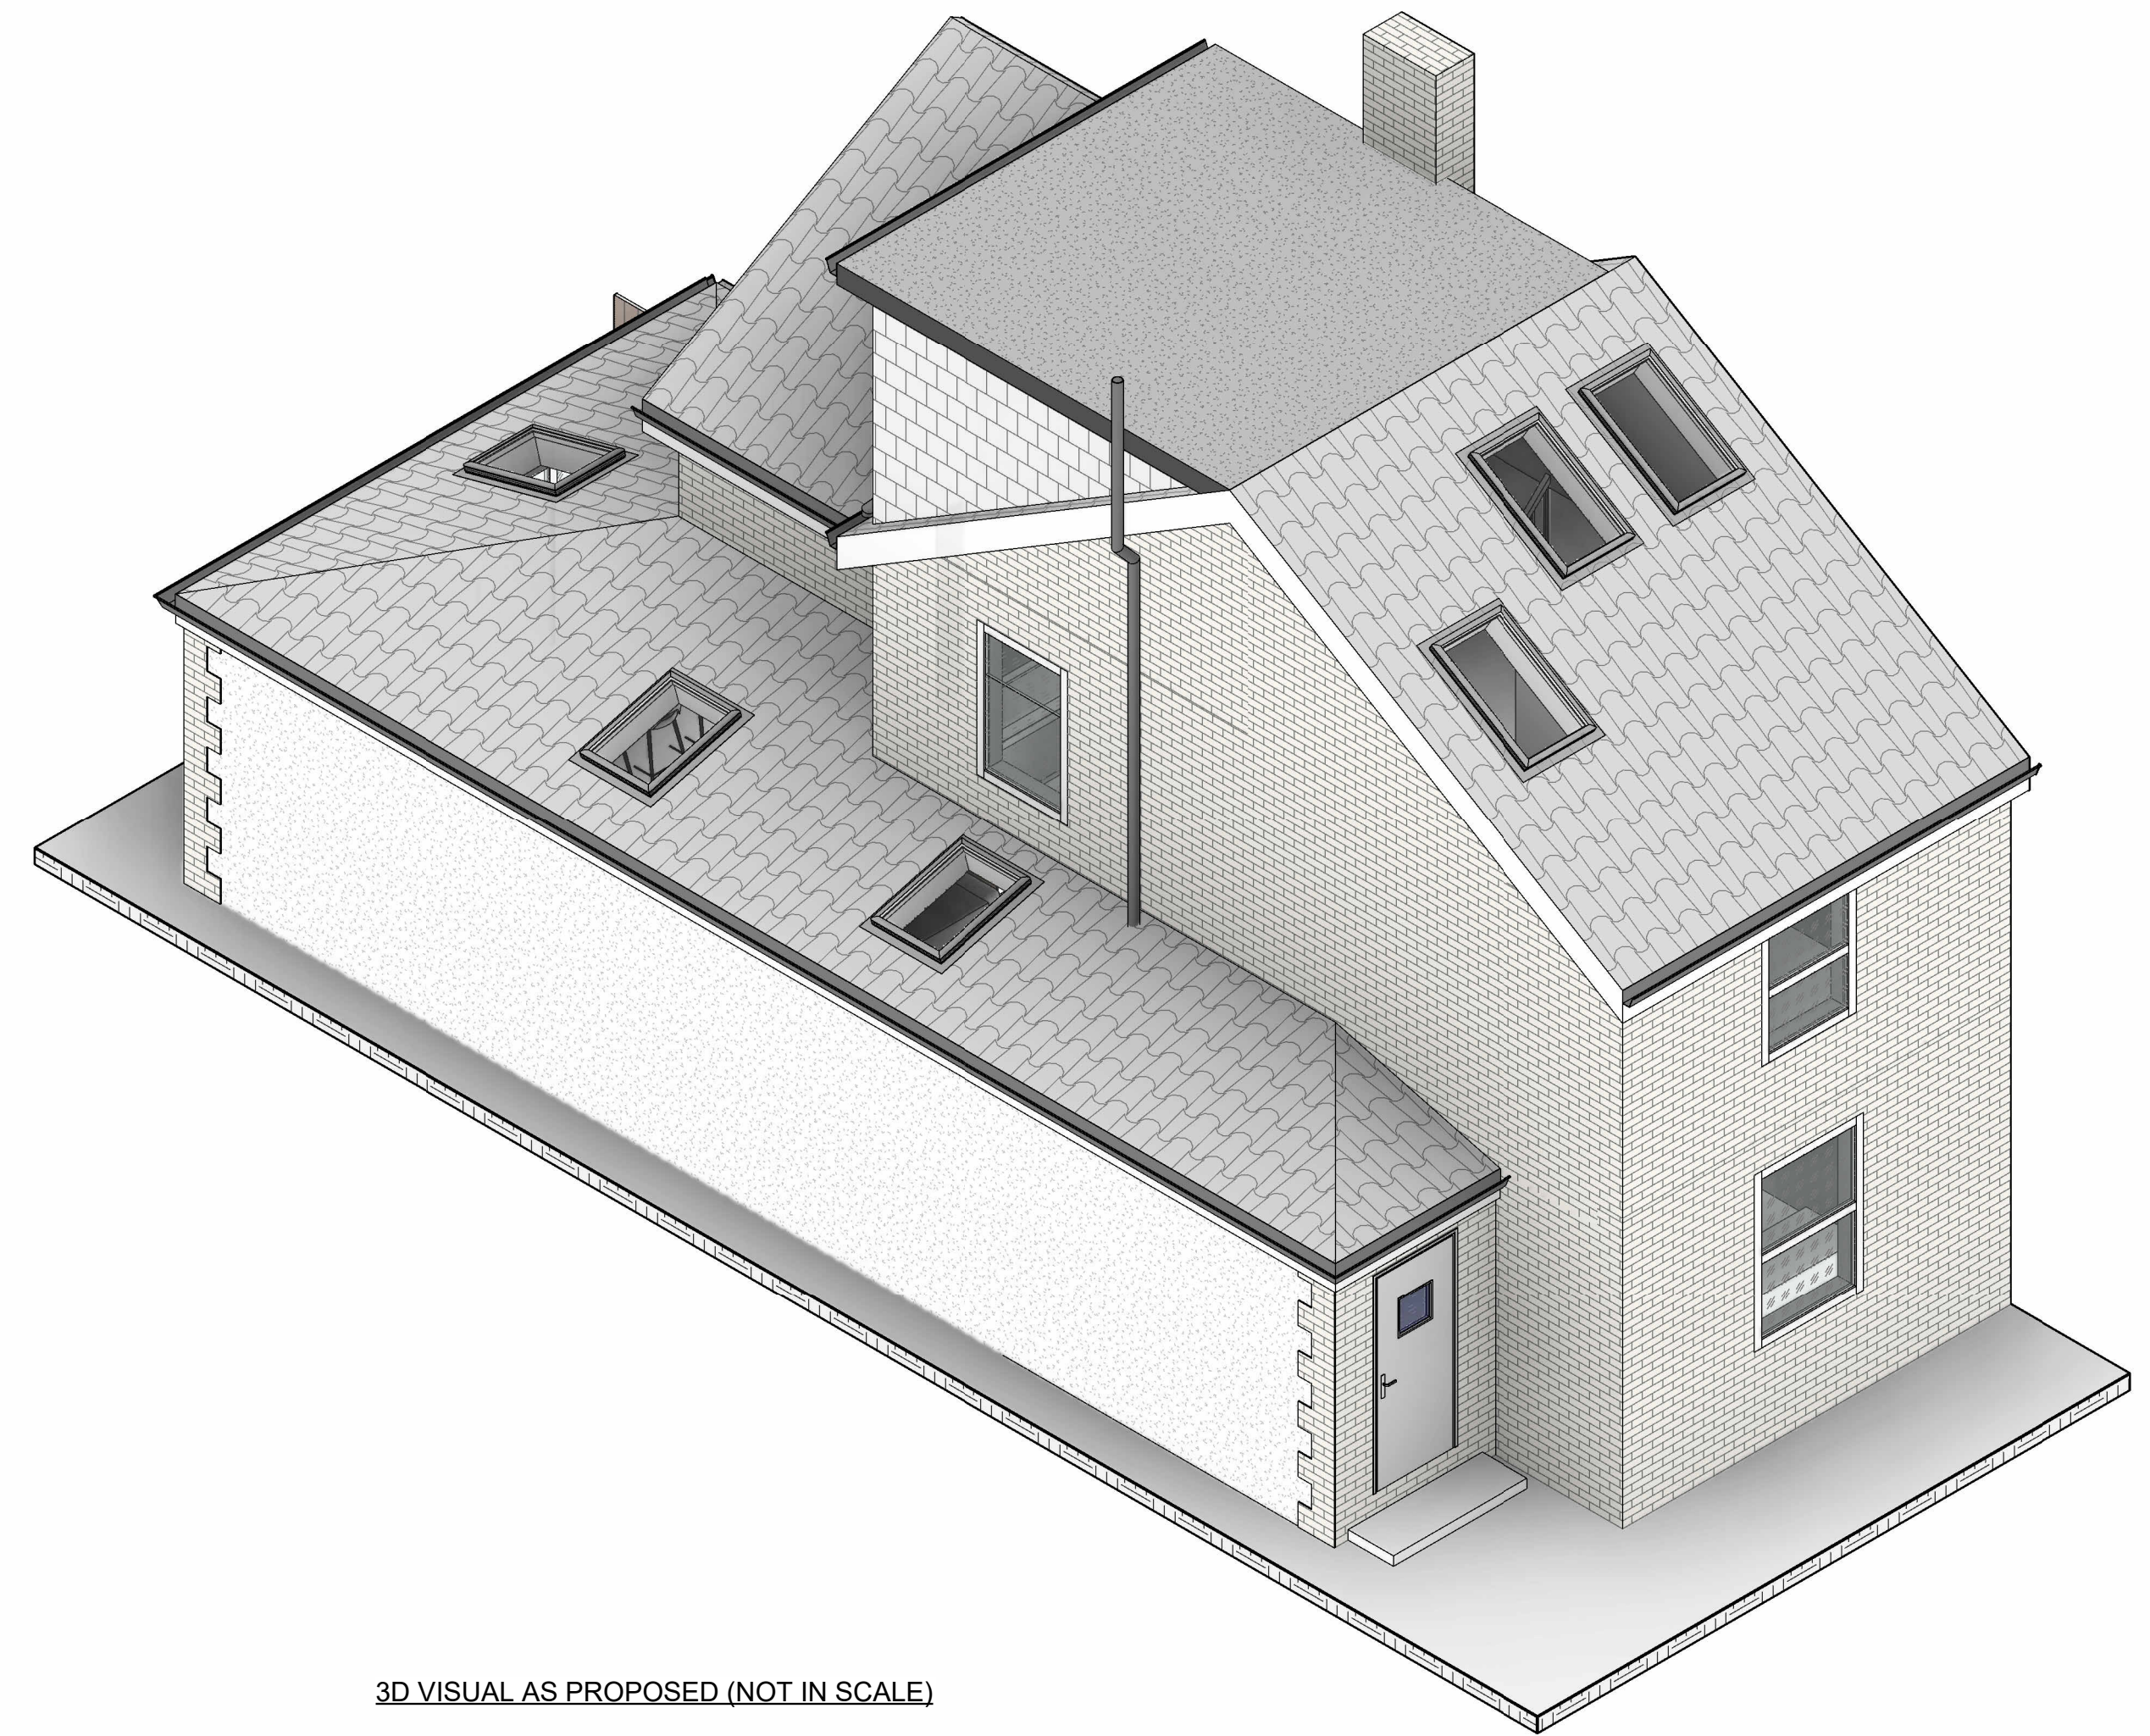

3D VISUAL AS EXISTING (NOT IN SCALE)

3D VISUAL AS PROPOSED (NOT IN SCALE)

3D VISUAL AS EXISTING (NOT IN SCALE)

3D VISUAL AS PROPOSED (NOT IN SCALE)

THIS DRAWING IS THE PROPERTY OF
AR. DESIGN
AND MUST NOT BE COPIED OR REPRODUCED
EXCEPT
WITH THEIR EXPRESS PERMISSION, NOR MAY
THE DESIGN
OR ANY INFORMATION SHOWN THEREON
BE DISCLOSED TO ANY THIRD PARTY.
WE WILL NOT BE RESPONSIBLE FOR OTHER
CONTRACTUAL
DIMENSIONS
© THIS DRAWING IS COPYRIGHT

REV:	AMENDMENT:	BY:	DATE:
------	------------	-----	-------

TITLE:

3D VISUAL AS EXISTING (NOT IN SCALE), 3D
VISUAL AS PROPOSED (NOT IN SCALE)

SITE ADDRESS:

78 Carshalton Grove Sm1 4NB

JOB No.20022	CLIENT: -
--------------	-----------

SCALE: 1:50 @ A1	DWG SHEET: A06
------------------	----------------

REV:

DRAWN BY: AR	DATE: 31/01/2024
--------------	------------------

APPROVED BY: ***	DATE: **/**/****
------------------	------------------