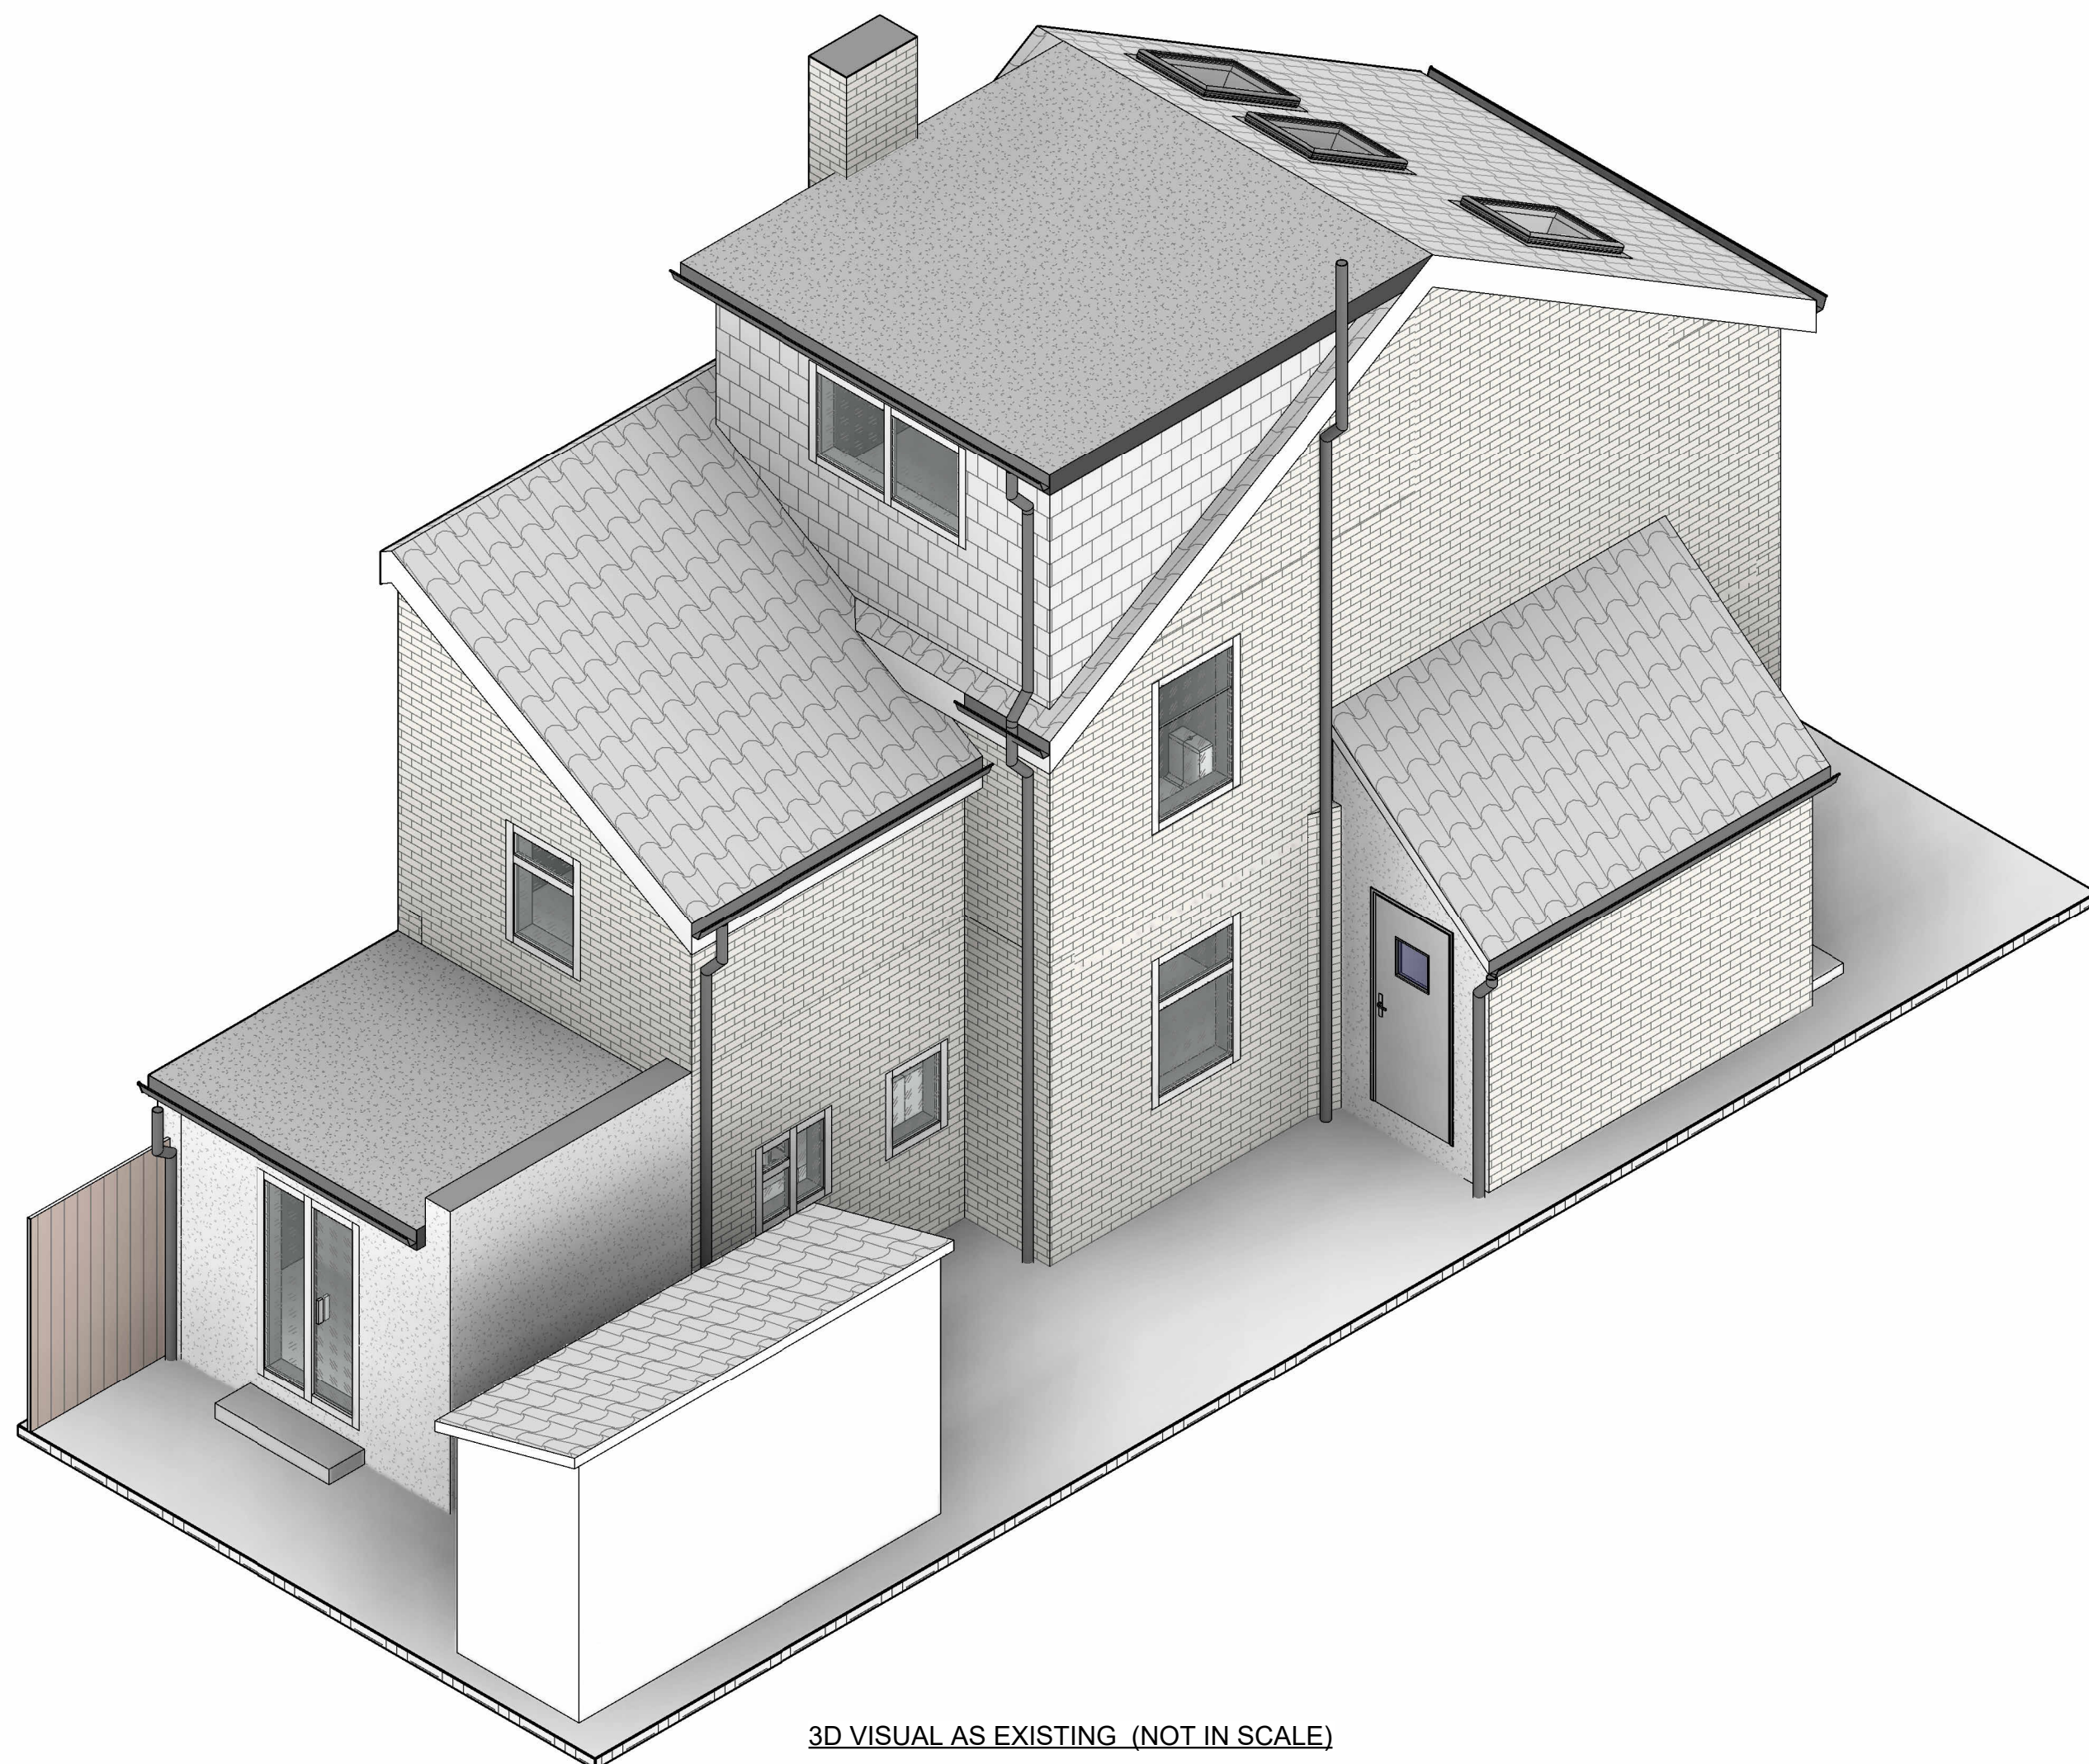

3D VISUAL AS EXISTING (NOT IN SCALE)

3D VISUAL AS PROPOSED (NOT IN SCALE)

3D VISUAL AS EXISTING (NOT IN SCALE)

3D VISUAL AS PROPOSED (NOT IN SCALE)

THIS DRAWING IS THE PROPERTY OF
AR. DESIGN
AND MUST NOT BE COPIED OR REPRODUCED
EXCEPT
WITH THEIR EXPRESS PERMISSION, NOR MAY
THE DESIGN
OR ANY INFORMATION SHOWN THEREON
BE DISCLOSED TO ANY THIRD PARTY.
WE WILL NOT BE RESPONSIBLE FOR OTHER
CONTRACTUAL
DIMENSIONS
© THIS DRAWING IS COPYRIGHT

REV:	AMENDMENT:	BY:	DATE:
------	------------	-----	-------

TITLE:

3D VISUAL AS EXISTING (NOT IN SCALE), 3D
VISUAL AS PROPOSED (NOT IN SCALE)

SITE ADDRESS:

78 Carshalton Grove Sm1 4NB

JOB No.20022	CLIENT: -
--------------	-----------

SCALE: 1:50 @ A1	DWG SHEET: A06
------------------	----------------

REV:

DRAWN BY: AR	DATE: 31/01/2024
--------------	------------------

APPROVED BY: ***	DATE: **/**/****
------------------	------------------