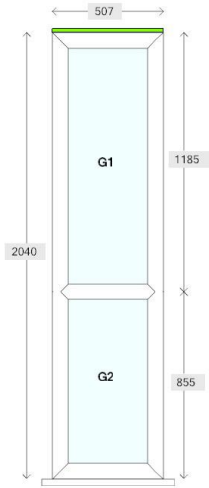

Reference: Joy / Andrew

Account: SO176283

WINDOW WISE

Frame Total

Casement Window

Style 2

Frame no

5

U-Value:

1.38

Energy Rating

Overall Width:	507	mm
Overall Height:	2085	mm
Frame Width:	507	mm
Frame Height:	2040	mm
Inner Colour:	White	
Outer Colour:	White	

Ex vat

*Image is for illustration only and as viewed from the outside

Bead Type	Ovolo Bead	Cill Size	None
PAS24	No		

Frame (Cill)	72mm Chamfered Rehau	Frame (Head)	72mm Chamfered Rehau
Frame (Left Jamb)	72mm Chamfered Rehau	Frame (Right Jamb)	72mm Chamfered Rehau
Transom 1	1185 mm	Transom Type	69mm Chamfered Rehau
Cill	Dummy Cill 606 mm	AddOn Top	Rehau 15mm Addon
Drainage	Concealed/Base	Profile Type	Rehau Chamfered

Glass 1	393 x 1108 4mm Toughened Low Iron/4mm Toughened Thermaglass	Glass 1 Spacer	4mm/20mm/4mm WarmEdge Black Thermabar
Glass 2	393 x 778 4mm Toughened Low Iron/4mm Toughened Thermaglass	Glass 2 Spacer	4mm/20mm/4mm WarmEdge Black Thermabar
Glazing Option	Glass Seperate		

Reinforcing Rule	Bay Reinforced	Reinforcing Type	Steel Reinforcing

Room Unknown Room

*Only items listed are on the order