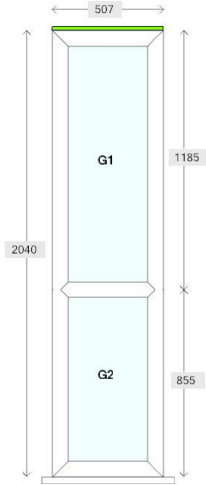

2

U-Value:

1.38

Overall Width:	895	mm
Overall Height:	1195	mm
Frame Width:	895	mm
Frame Height:	1150	mm
Inner Colour:	White	
Outer Colour:	White	

Ex vat

*Image is for illustration only and as viewed from the outside

3

U-Value:

1.38

Overall Width:	507	mm
Overall Height:	2085	mm
Frame Width:	507	mm
Frame Height:	2040	mm
Inner Colour:	White	
Outer Colour:	White	

Ex vat

*Image is for illustration only and as viewed from the outside

1.38

Energy Rating

Overall Width:	507	mm
Overall Height:	2085	mm
Frame Width:	507	mm
Frame Height:	2040	mm
Inner Colour:	White	
Outer Colour:	White	

Ex vat

*Image is for illustration only and as viewed from the outside