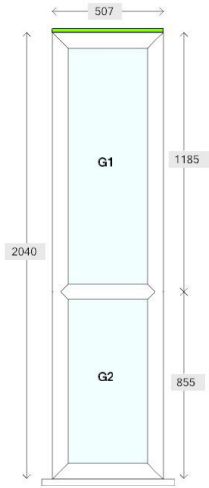

Reference: Joy / Andrew

Account: SO176283

WINDOW WISE

Frame Total

Casement Window

Style 2

Frame no

11

U-Value:

1.38

Energy Rating

Overall Width:	507	mm
Overall Height:	2085	mm
Frame Width:	507	mm
Frame Height:	2040	mm
Inner Colour:	White	
Outer Colour:	White	

Ex vat

*Image is for illustration only and as viewed from the outside

Bead Type	Ovolo Bead	Cill Size	None
PAS24	No		

Frame (Cill)	72mm Chamfered Rehau	Frame (Head)	72mm Chamfered Rehau
Frame (Left Jamb)	72mm Chamfered Rehau	Frame (Right Jamb)	72mm Chamfered Rehau
Transom 1	1185 mm	Transom Type	69mm Chamfered Rehau
Cill	Dummy Cill 606 mm	AddOn Top	Rehau 15mm Addon
Drainage	Concealed/Base	Profile Type	Rehau Chamfered

Glass 1	393 x 1108 4mm Toughened Low Iron/4mm Toughened Thermaglass	Glass 1 Spacer	4mm/20mm/4mm WarmEdge Black Thermabar
Glass 2	393 x 778 4mm Toughened Low Iron/4mm Toughened Thermaglass	Glass 2 Spacer	4mm/20mm/4mm WarmEdge Black Thermabar
Glazing Option	Glass Seperate		

Reinforcing Rule	Bay Reinforced	Reinforcing Type	Steel Reinforcing

Room Unknown Room

*Only items listed are on the order

Frame Total