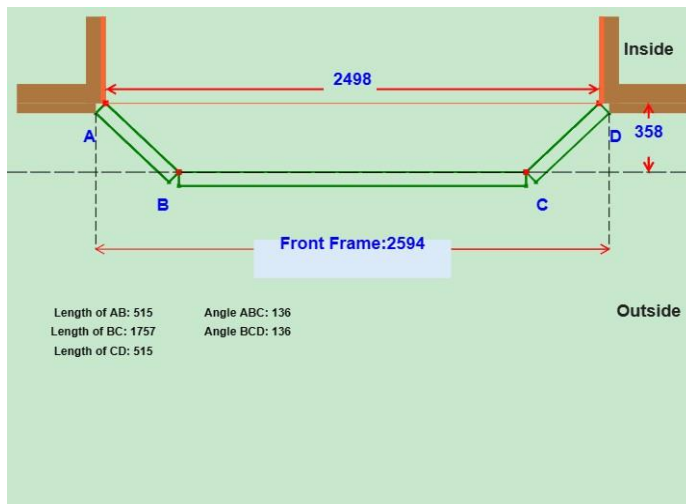

1.38

Energy Rating

Overall Width:	507	mm
Overall Height:	2085	mm
Frame Width:	507	mm
Frame Height:	2040	mm
Inner Colour:	White	
Outer Colour:	White	

Ex vat

*Image is for illustration only and as viewed from the outside

Reference: Joy / Andrew

Account: SO176283

WINDOW WISE

Bay Layout

Overall Bay Height 2085 mm
Baseline 2498 mm
Front Frame 2,594 mm
Projection 358 mm

*Overall height of bay includes bay cill

Name	Quantity	Name	SellingPrice	Total
ABC Coloured Bay Pole	1	White Variable Bay Pole (125-176)		39.60
ABC Bay Jack		Mult Angle Bay Jack		
BCD Coloured Bay Pole		White Variable Bay Pole (125-176)		
BCD Bay Jack		Mult Angle Bay Jack		
Entire Bay Cill		White 150mm Cill (R)		
ABC Coloured Bay Pole		White Variable Bay Pole (125-176)		
ABC Bay Jack		Mult Angle Bay Jack		
BCD Coloured Bay Pole		White Variable Bay Pole (125-176)		
BCD Bay Jack		Mult Angle Bay Jack		
Entire Bay Cill		White 150mm Cill (R)		
Cill Weld		Cill Weld		