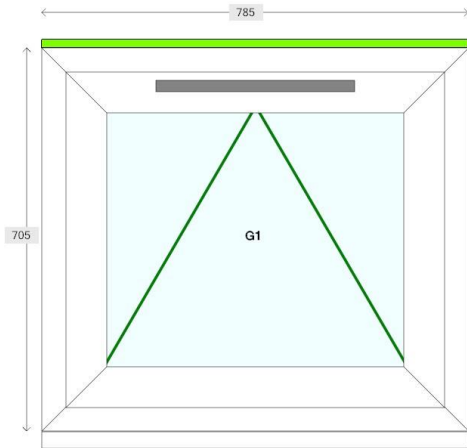

Reference: Joy / Andrew

Account: SO176283

WINDOW WISE

Casement Window

Style 12

Frame no

1

U-Value:

1.38

Overall Width:	785 mm
Overall Height:	750 mm
Frame Width:	785 mm
Frame Height:	705 mm
Inner Colour:	White
Outer Colour:	White

Ex vat

*Image is for illustration only and as viewed from the outside

Sash 1 vent 4000 Link Vent = 4000EA
Cill Size 95mm Cill
PAS24 No

Bead Type Ovolo Bead
Dummy sash No

Frame (Cill) 72mm Chamfered Rehau
Frame (Left Jamb) 72mm Chamfered Rehau
Opener Sash Frame Rehau Chamfered Casement Sash
AddOn Top Rehau 15mm Addon
Opener Direction Open Out

Frame (Head) 72mm Chamfered Rehau
Frame (Right Jamb) 72mm Chamfered Rehau
Cill White 95mm Cill (R) 785 mm
Drainage Concealed/Base
Profile Type Rehau Chamfered

Glass 1 573 x 493 4mm Toughened Low Iron/4mm
Toughened Thermaglass Glazing
Option Glass Seperate

Glass 1 Spacer 4mm/20mm/4mm WarmEdge Black Thermabar

Handle White Inline Casement Handle
Lock Quad Lock Espag

Hinge Type Std Hinge

Reinforcing Rule Standard Reinforcing

Reinforcing Type Steel Reinforcing

Room Unknown Room

*Only items listed are on the order