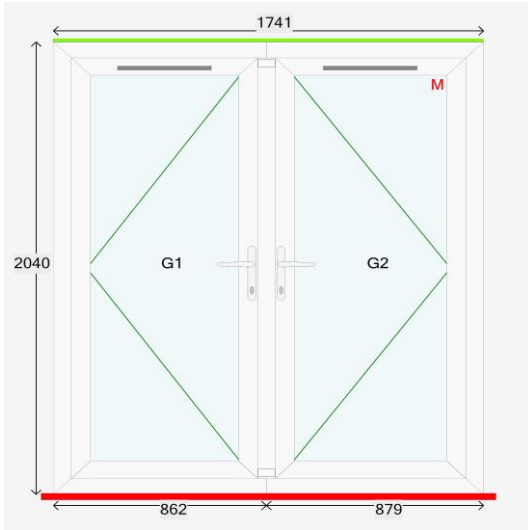

Reference: Joy / Andrew

Account: SO176283

WINDOW WISE

Frame Total

French Doors

Style 1

Frame no

4

U-Value: 1.37

Overall Width:	1741	mm
Overall Height:	2085	mm
Frame Width:	1741	mm
Frame Height:	2040	mm
Inner Colour:	White	
Outer Colour:	White	

Ex vat

*Image is for Illustration only and as viewed from the outside

Sash 1 vent	4000 Link Vent = 4000EA
Cylinder Placeholder	Standard Keyed Alike Cylinder Nickel
Master Door	Right
Cill Size	None

Sash 2 vent	4000 Link Vent = 4000EA
Kickplate	None
Bead Type	Ovolo Bead
PAS24	No

Frame (Cill)	72mm Chamfered Rehau
Frame (Left Jamb)	72mm Chamfered Rehau
Mullion 1	862 mm
Opener Sash Frame	Rehau Chamfered Door Sash
AddOn Top	Rehau 15mm Addon
Opener Direction	Open In

Frame (Head)	72mm Chamfered Rehau
Frame (Right Jamb)	72mm Chamfered Rehau
Mullion Type	82mm Chamfered Rehau
Cill	Dummy Cill 1840 mm
Drainage	Concealed/Base
Profile Type	Rehau Chamfered

Glass 1	631 x 1771 4mm Toughened Low Iron/4mm Toughened Thermaglass
Glass 2	648 x 1771 4mm Toughened Low Iron/4mm Toughened Thermaglass
Glazing Option	Glass Seperate

Glass 1 Spacer	4mm/20mm/4mm WarmEdge Black Thermabar
Glass 2 Spacer	4mm/20mm/4mm WarmEdge Black Thermabar

Handle	White Door Handle
Lock	French Door Lock

Hinge Type	Flag Hinge (R)
Restrictor	Door Restrictor

Reinforcing Rule	Fully Reinforced

Reinforcing Type	Steel Reinforcing

Room Unknown Room

*Only items listed are on the order