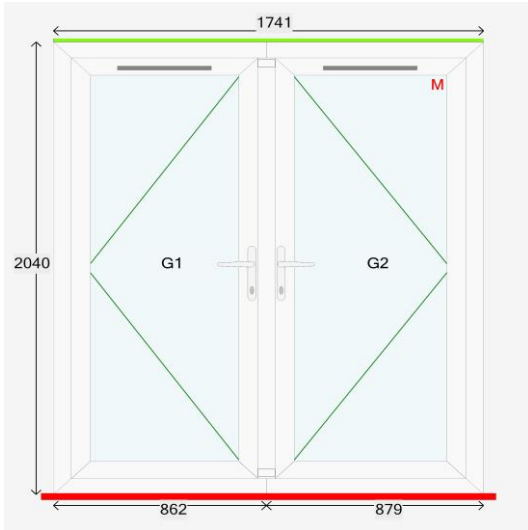

Reference: Joy / Andrew

Account: SO176283

WINDOW WISE

Frame Total

French Doors

Style 1

Frame no

10

U-Value: 1.37

Overall Width:	1741	mm
Overall Height:	2085	mm
Frame Width:	1741	mm
Frame Height:	2040	mm
Inner Colour:	White	
Outer Colour:	White	

Ex vat

*Image is for illustration only and as viewed from the outside

Sash 1 vent	4000 Link Vent = 4000EA
Cylinder Placeholder	Standard Keyed Alike Cylinder Nickel
Master Door	Right
Cill Size	None

Sash 2 vent	4000 Link Vent = 4000EA
Kickplate	None
Bead Type	Ovolo Bead
PAS24	No

Frame (Cill)	72mm Chamfered Rehau
Frame (Left Jamb)	72mm Chamfered Rehau
Mullion 1	862 mm
Opener Sash Frame	Rehau Chamfered Door Sash
AddOn Top	Rehau 15mm Addon
Opener Direction	Open In

Frame (Head)	72mm Chamfered Rehau
Frame (Right Jamb)	72mm Chamfered Rehau
Mullion Type	82mm Chamfered Rehau
Cill	Dummy Cill 1840 mm
Drainage	Concealed/Base
Profile Type	Rehau Chamfered

Glass 1	631 x 1771 4mm Toughened Low Iron/4mm Toughened Thermaglass
Glass 2	648 x 1771 4mm Toughened Low Iron/4mm Toughened Thermaglass
Glazing Option	Glass Separate

Glass 1 Spacer	4mm/20mm/4mm WarmEdge Black Thermabar
Glass 2 Spacer	4mm/20mm/4mm WarmEdge Black Thermabar

Handle	White Door Handle
Lock	French Door Lock

Hinge Type	Flag Hinge (R)
Restrictor	Door Restrictor

Reinforcing Rule	Fully Reinforced

Reinforcing Type	Steel Reinforcing

Room Unknown Room

*Only items listed are on the order