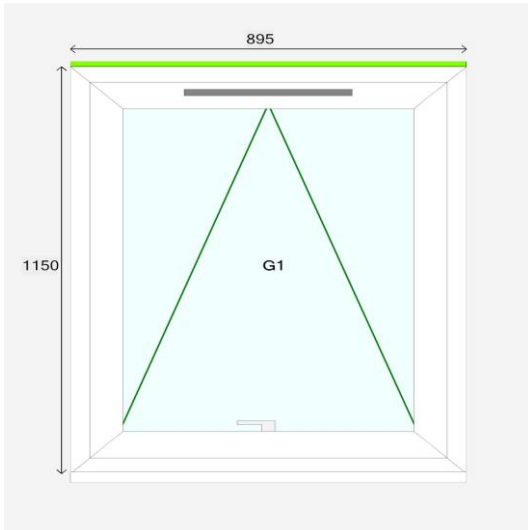

2

U-Value:

1.38

Overall Width:	895	mm
Overall Height:	1195	mm
Frame Width:	895	mm
Frame Height:	1150	mm
Inner Colour:	White	
Outer Colour:	White	

Ex vat

*Image is for illustration only and as viewed from the outside

3

U-Value:

1.38

Overall Width:	507	mm
Overall Height:	2085	mm
Frame Width:	507	mm
Frame Height:	2040	mm
Inner Colour:	White	
Outer Colour:	White	

Ex vat

*Image is for illustration only and as viewed from the outside

1.38

Energy Rating

Overall Width:	507	mm
Overall Height:	2085	mm
Frame Width:	507	mm
Frame Height:	2040	mm
Inner Colour:	White	
Outer Colour:	White	

Ex vat

*Image is for illustration only and as viewed from the outside