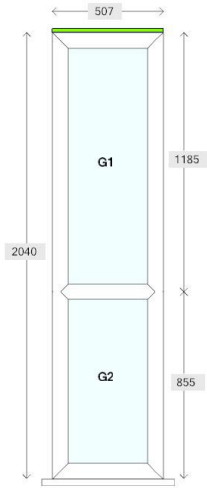

Reference: Joy / Andrew

Account: SO176283

WINDOW WISE

Frame Total

Casement Window

Style 2

Frame no

9

U-Value:

1.38

Energy Rating

Overall Width:	507 mm
Overall Height:	2085 mm
Frame Width:	507 mm
Frame Height:	2040 mm
Inner Colour:	White
Outer Colour:	White

Ex vat

*Image is for illustration only and as viewed from the outside

Bead Type	Ovolo Bead	Cill Size	None
PAS24	No		

Frame (Cill)	72mm Chamfered Rehau	Frame (Head)	72mm Chamfered Rehau
Frame (Left Jamb)	72mm Chamfered Rehau	Frame (Right Jamb)	72mm Chamfered Rehau
Transom 1	1185 mm	Transom Type	69mm Chamfered Rehau
Cill	Dummy Cill 606 mm	AddOn Top	Rehau 15mm Addon
Drainage	Concealed/Base	Profile Type	Rehau Chamfered

Glass 1	393 x 1108 4mm Toughened Low Iron/4mm Toughened Thermaglass	Glass 1 Spacer	4mm/20mm/4mm WarmEdge Black Thermabar
Glass 2	393 x 778 4mm Toughened Low Iron/4mm Toughened Thermaglass	Glass 2 Spacer	4mm/20mm/4mm WarmEdge Black Thermabar
Glazing Option	Glass Seperate		

Reinforcing Rule	Bay Reinforced	Reinforcing Type	Steel Reinforcing

Room Unknown Room

*Only items listed are on the order