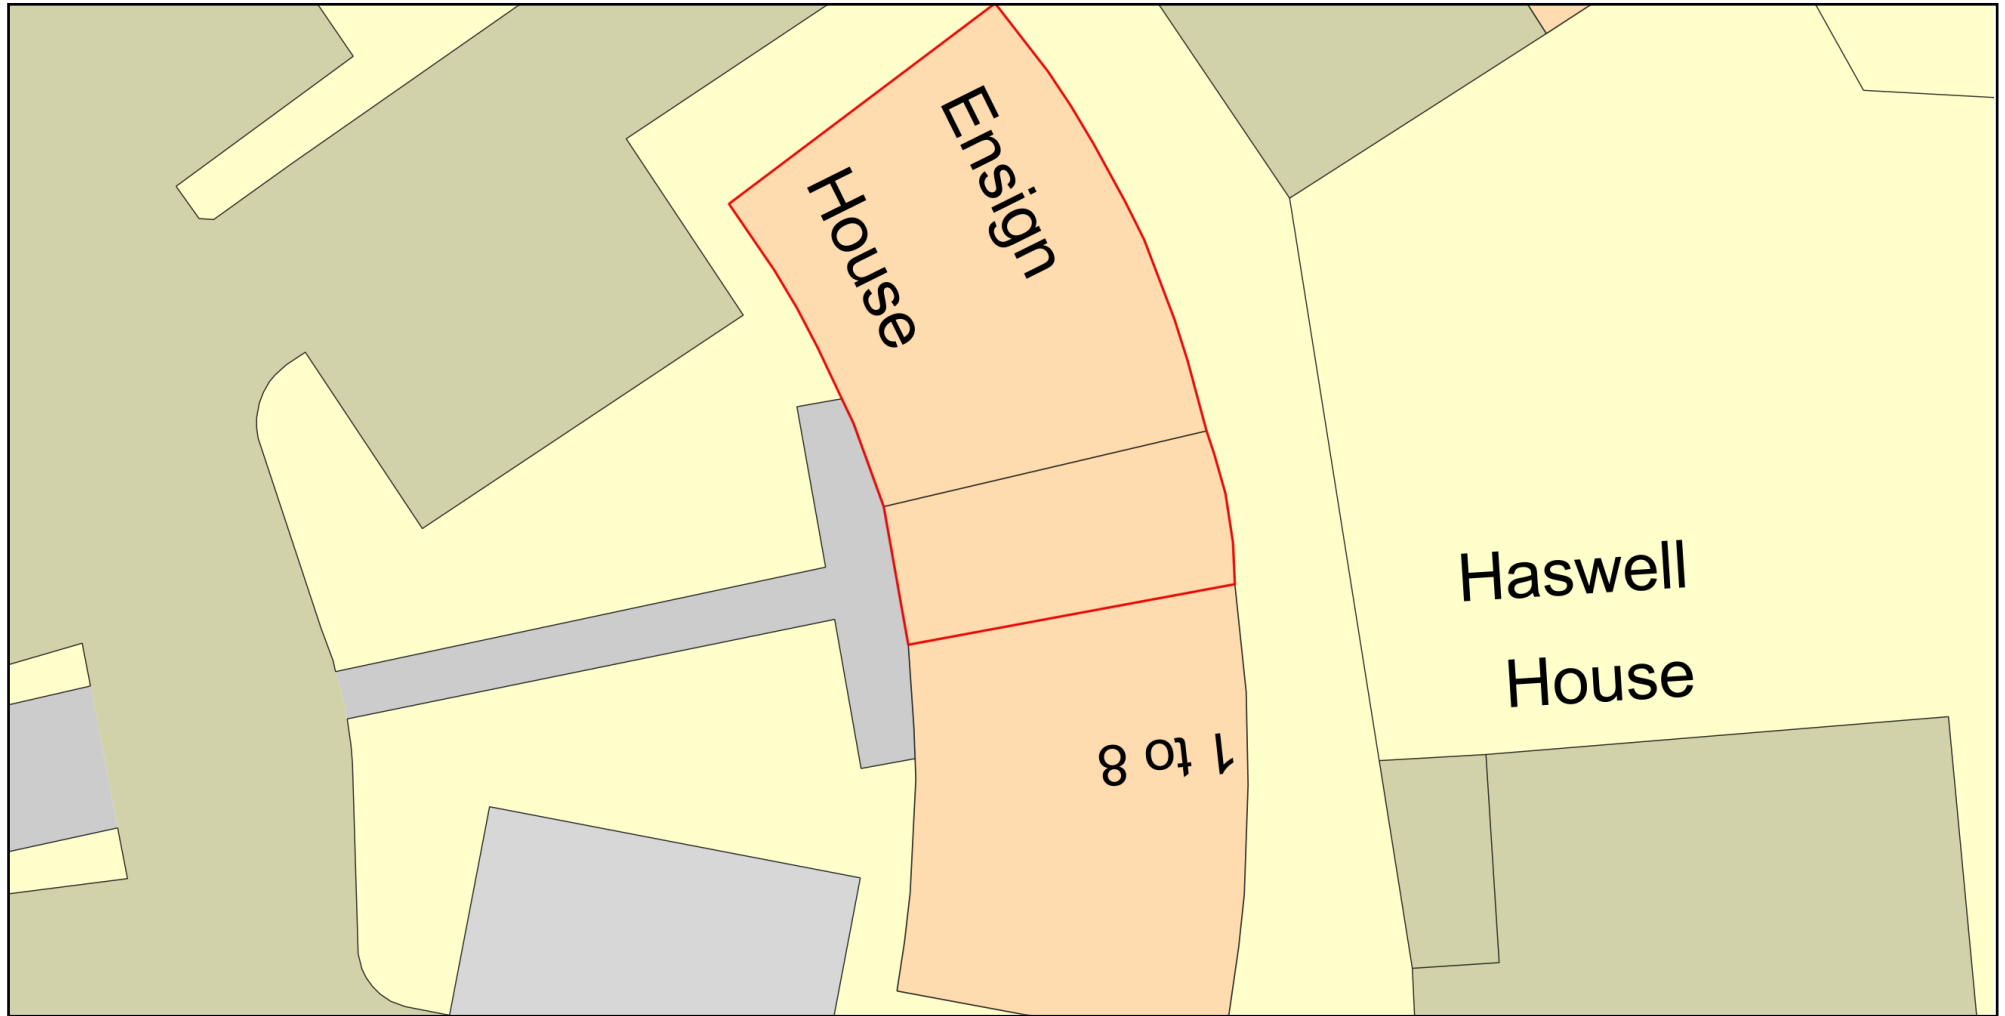

3 Ensign House

Plan Produced for: Collingwood Court Management

Date Produced: 13 Feb 2024

Plan Reference Number: TQRQM24044150624713

Scale: 1:200 @ A4