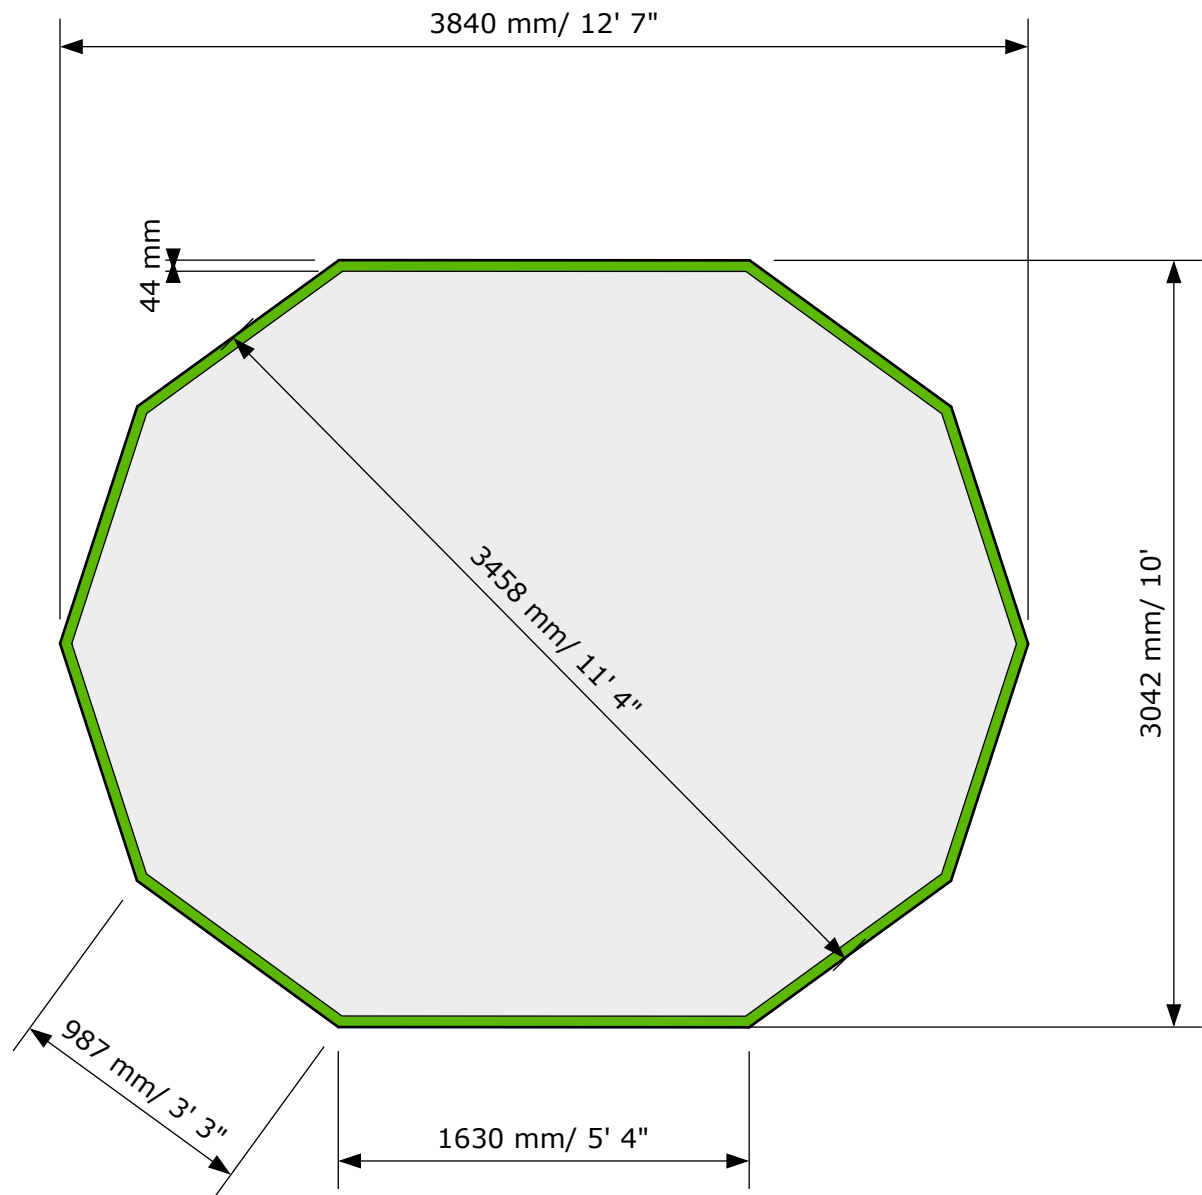

Woodpecker Joinery UK Ltd.

Hixon Greenhouse External Measurements

- Dimensions show external measurements of Greenhouse.
- Eaves height of Greenhouse 2000mm, 6'4.
- Total height of Greenhouse 2438mm, 8' approx.
- The base should be 100mm (4"), wider than the outside dimension of the Greenhouse.
- **IT IS IMPORTANT TO ENSURE THAT ALL BASES ARE SQUARED AND FLAT.**

For more information please contact our technical team on 01889 562610

Drawing Scale 1:20mm