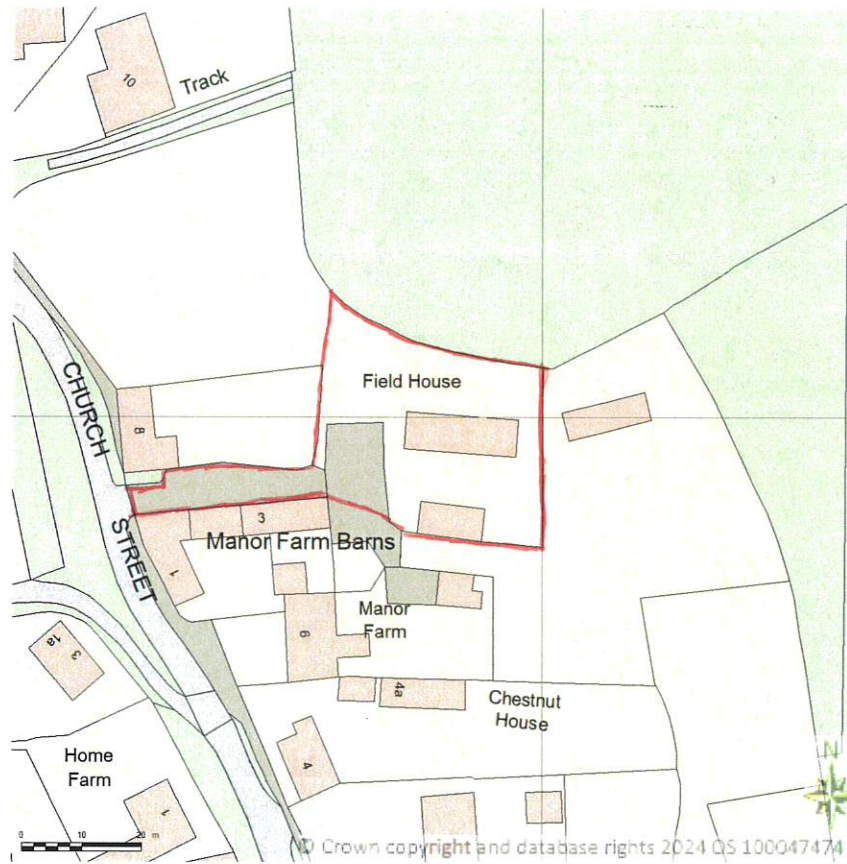

SITE LOCATION PLAN
AREA 2 HA
SCALE 1:1250 on A4
CENTRE COORDINATES: 489382, 303097

Supplied by Streetwise Maps Ltd
www.streetwise.net
Licence No: 100047474
14/02/2024 10:06