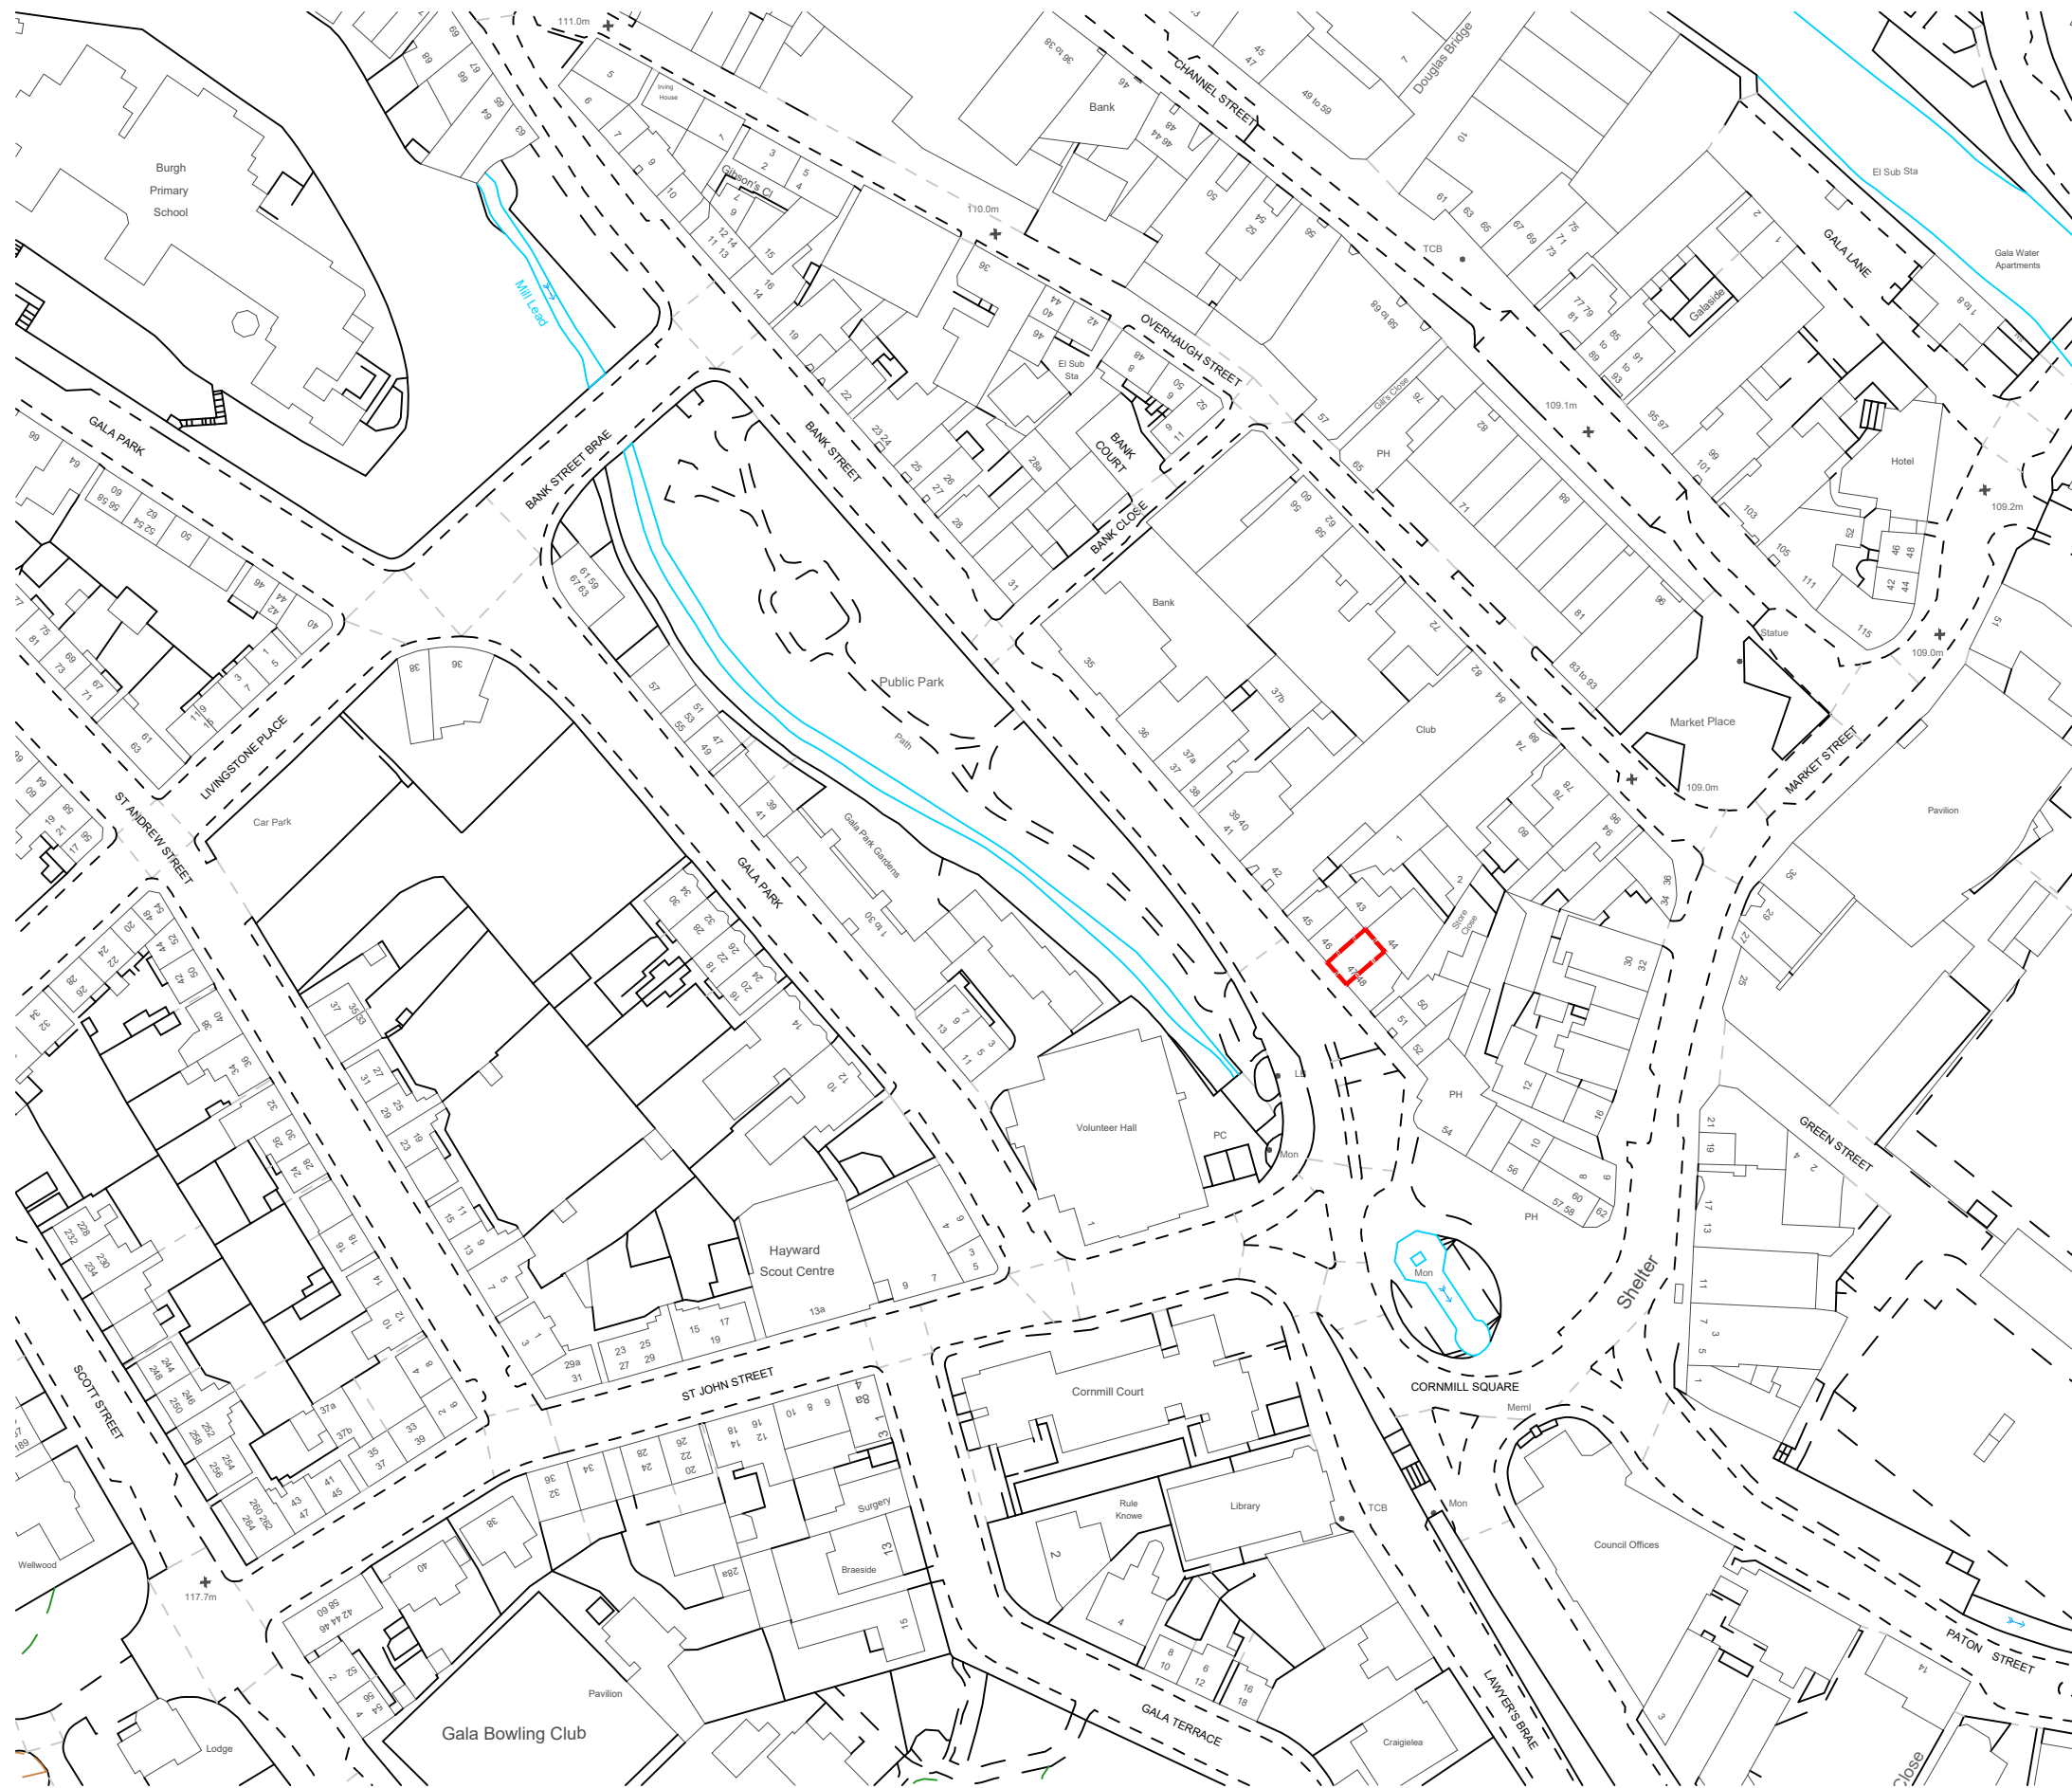

Rev	Description	DR'N	Date
C01	Planning Issue.	WJ	10.01.24

 Site Boundary

Location Plan
 Scale 1:1250

CLIENT: Mr Geoff Longstaff

PROJECT: 47 Bank Street
 Galashiels, Scottish Borders

TITLE: Location Plan

CSY JOB: 10452

SCALE: 1:50 @A3 REV: C01

NUMBER: 10452 - CSY-XX-XX-D-A-1301