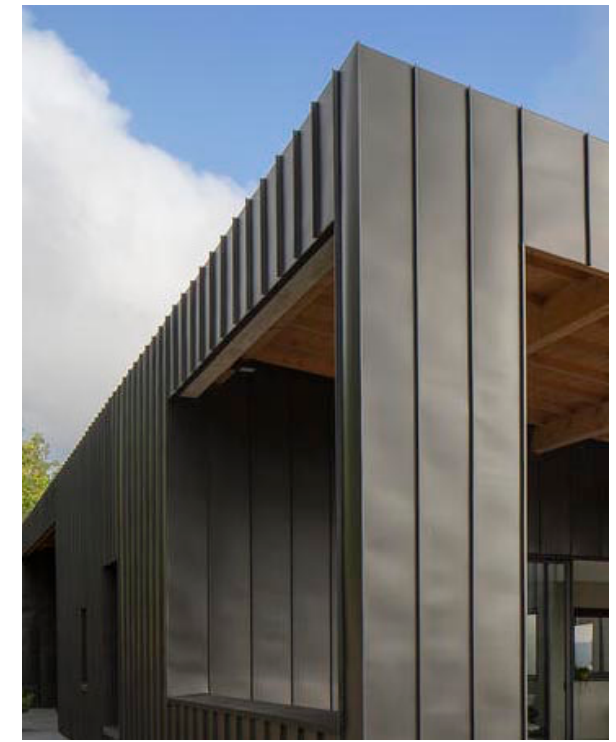

Existing sandstone

Dark grey zinc cladding

Canopy cladding detail 1:20

JOB	Ayr Grammar School		
DRAWING	Canopy cladding detail		
SCALE	1:20 @ A3	DRAWN	GF
		DATE	Dec 23
DRAWING NO	6481.P11		REV
CLIENT	Creative Designs Ltd.		