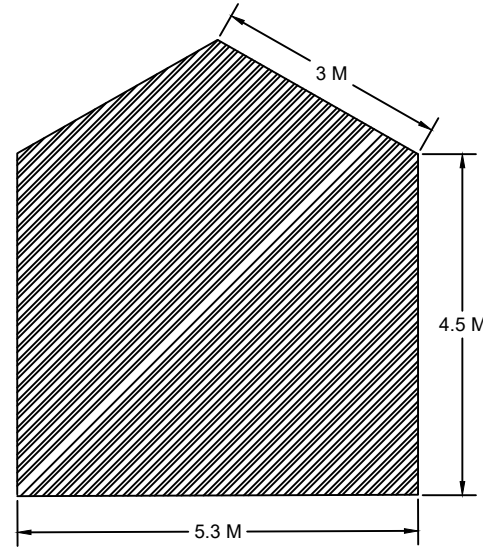

Site Plan 1:100

Original Issue
Date:- 23.12.2022

Subsequent
Revisions:-

Back View

Side View

Notes:-

Ral 6009
Green roof and
sides.

Front roller
shutter and
personnel door

MRF Contracting
Monkton Road Farm
Birchington
Kent
CT70JL

Grantor:- N/A

Address:- Monkton Road Farm
Birchington
Kent - CT7 0JL

Drawing No.:-

C.A.D. Reference:-

NGR:-

Scale:- As Above

Drn. by:- SG

Date:- 05/02/2024

App. by:-

Scheme Name:-

New Spray Shed

Drawing Name:-

Example building