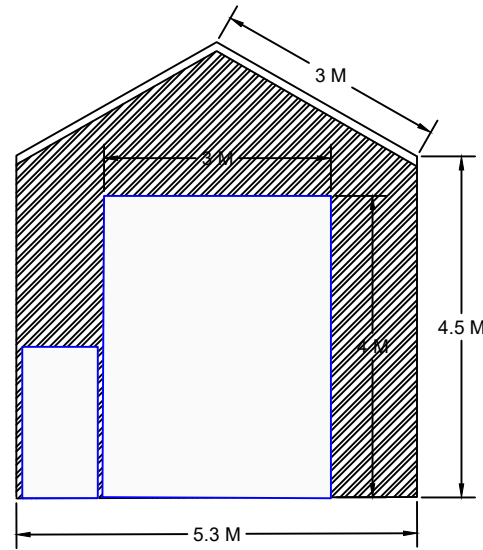

Site Plan 1:100

Original Issue
Date:- 23.12.2022

Subsequent
Revisions:-

Front View