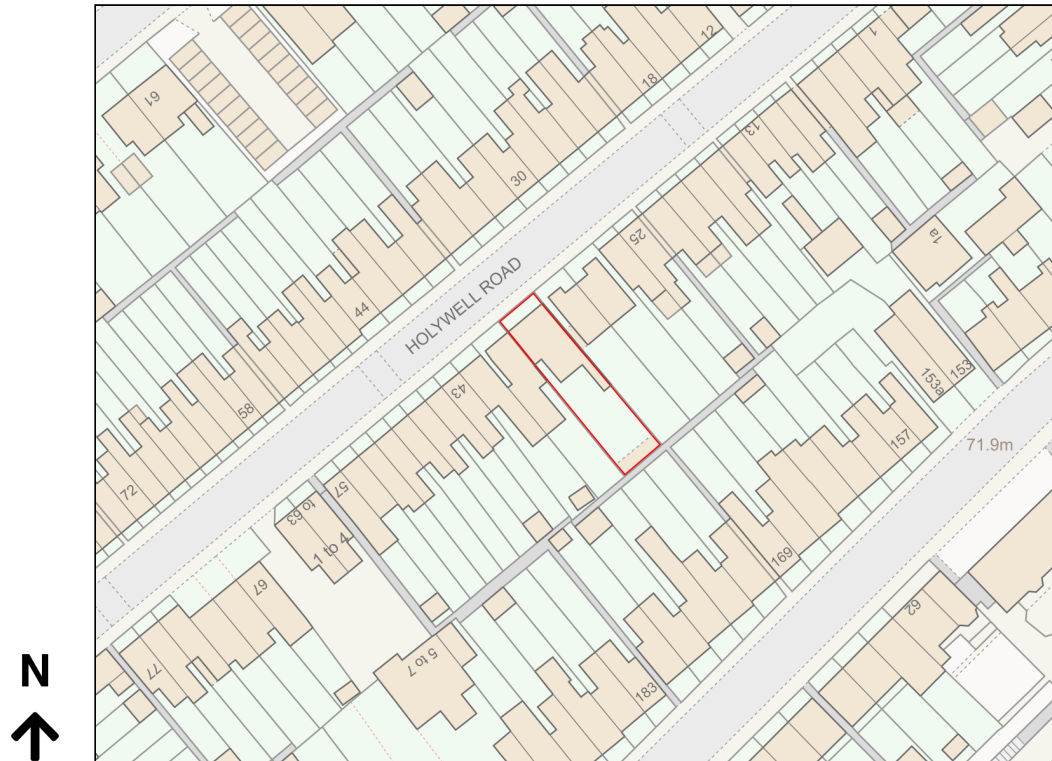

Location Plan

Site Address: 37, Holywell Road, Watford, WD18 0HT

Date Produced: 09-Feb-2024

Scale: 1:1250 @A4

Planning Portal Reference: PP-12793338v1