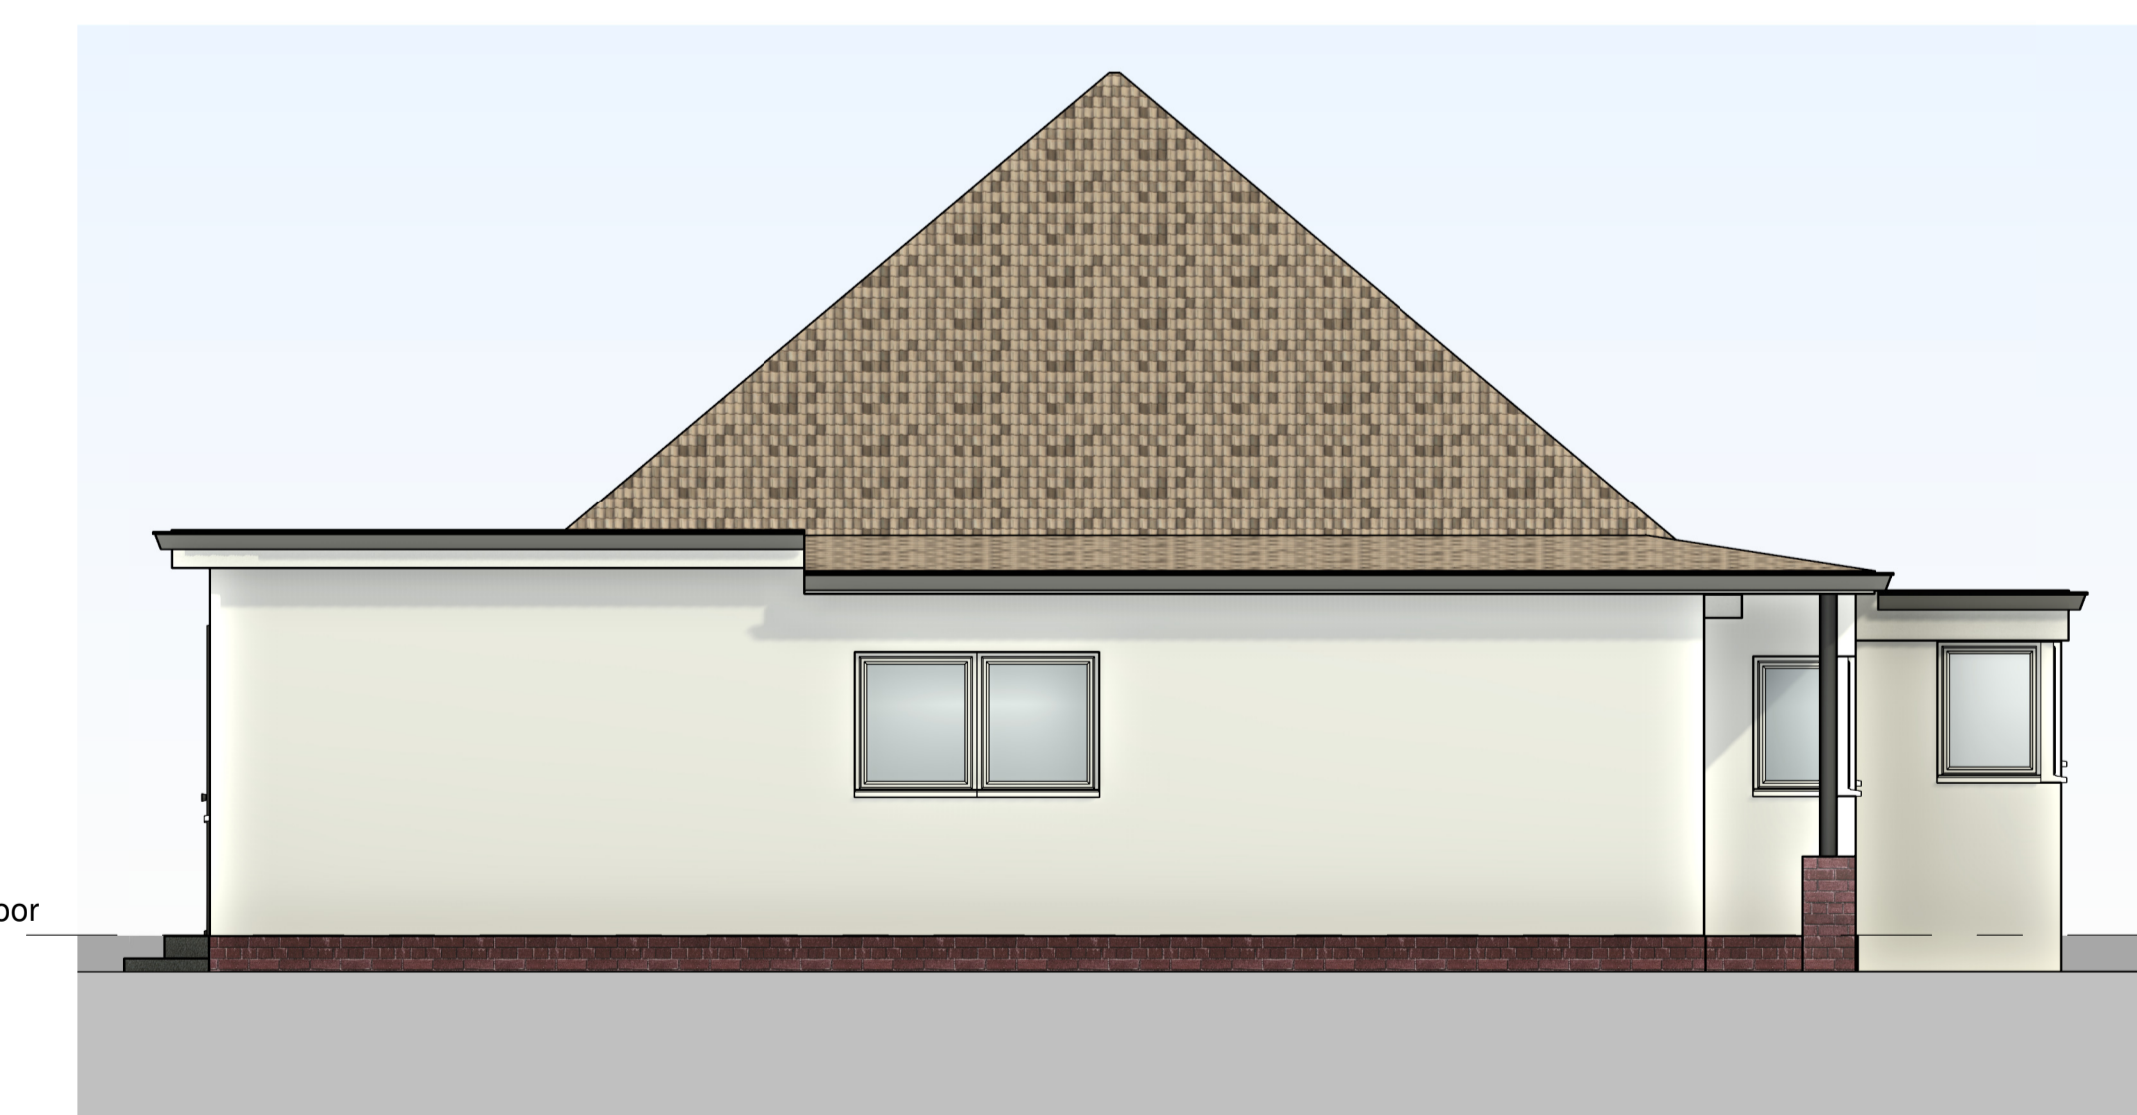

Front Elevation
1 : 50

Rear Elevation
1 : 50

3D View

Ground Floor
1 : 50

Left Elevation
1 : 50

Right Elevation
1 : 50

Rev	Description	Date

PROJECT
**Clover Tye,
Edenbridge, TN8 6LJ**

TITLE
Existing Drawing

CLIENT		
DRAWN BY AK	CHECKED BY AK	DATE 20/10/23
SCALE (@ A1) 1 : 50	PROJECT NUMBER 572	
DRAWING NUMBER PL003	REV	