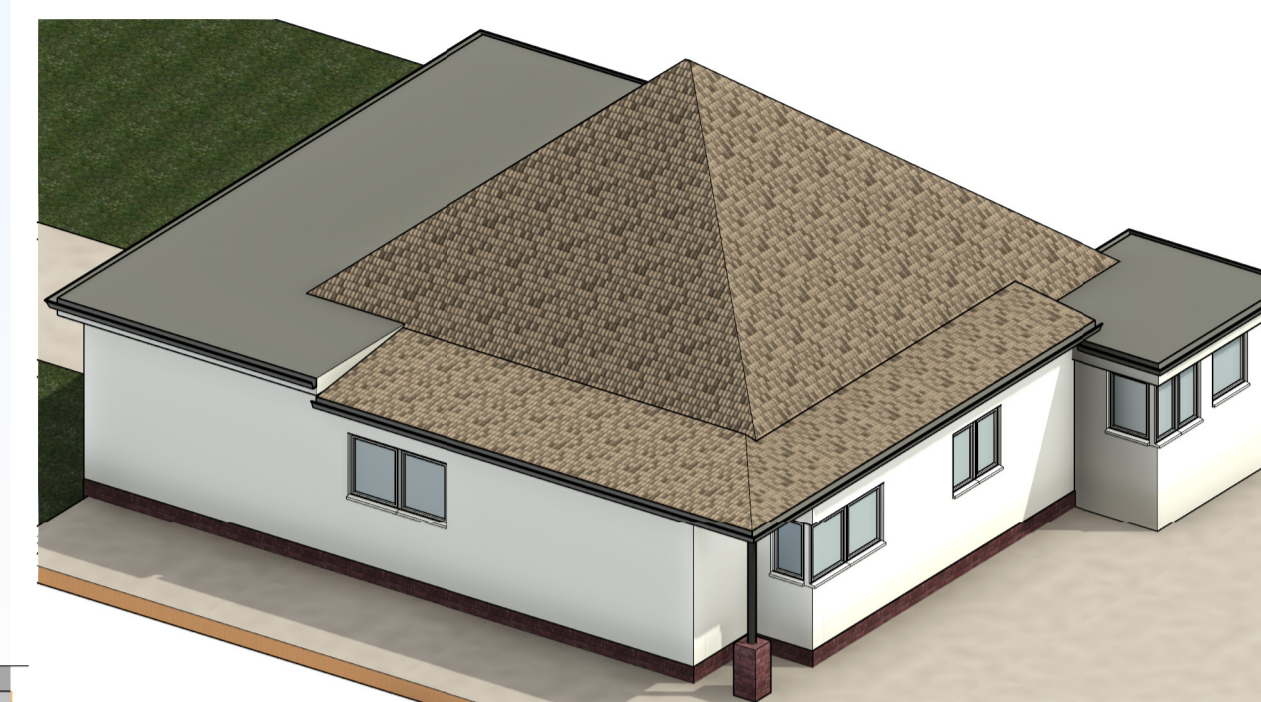

Front Elevation
1 : 50

Rear Elevation
1 : 50

3D View

Ground Floor
1 : 50

Left Elevation
1 : 50

Right Elevation
1 : 50

Rev	Description	Date

PROJECT
**Clover Tye,
Edenbridge, TN8 6LJ**

TITLE
Existing Drawing

CLIENT		
DRAWN BY AK	CHECKED BY AK	DATE 20/10/23
SCALE (@ A1) 1 : 50	PROJECT NUMBER 572	
DRAWING NUMBER PL003	REV	