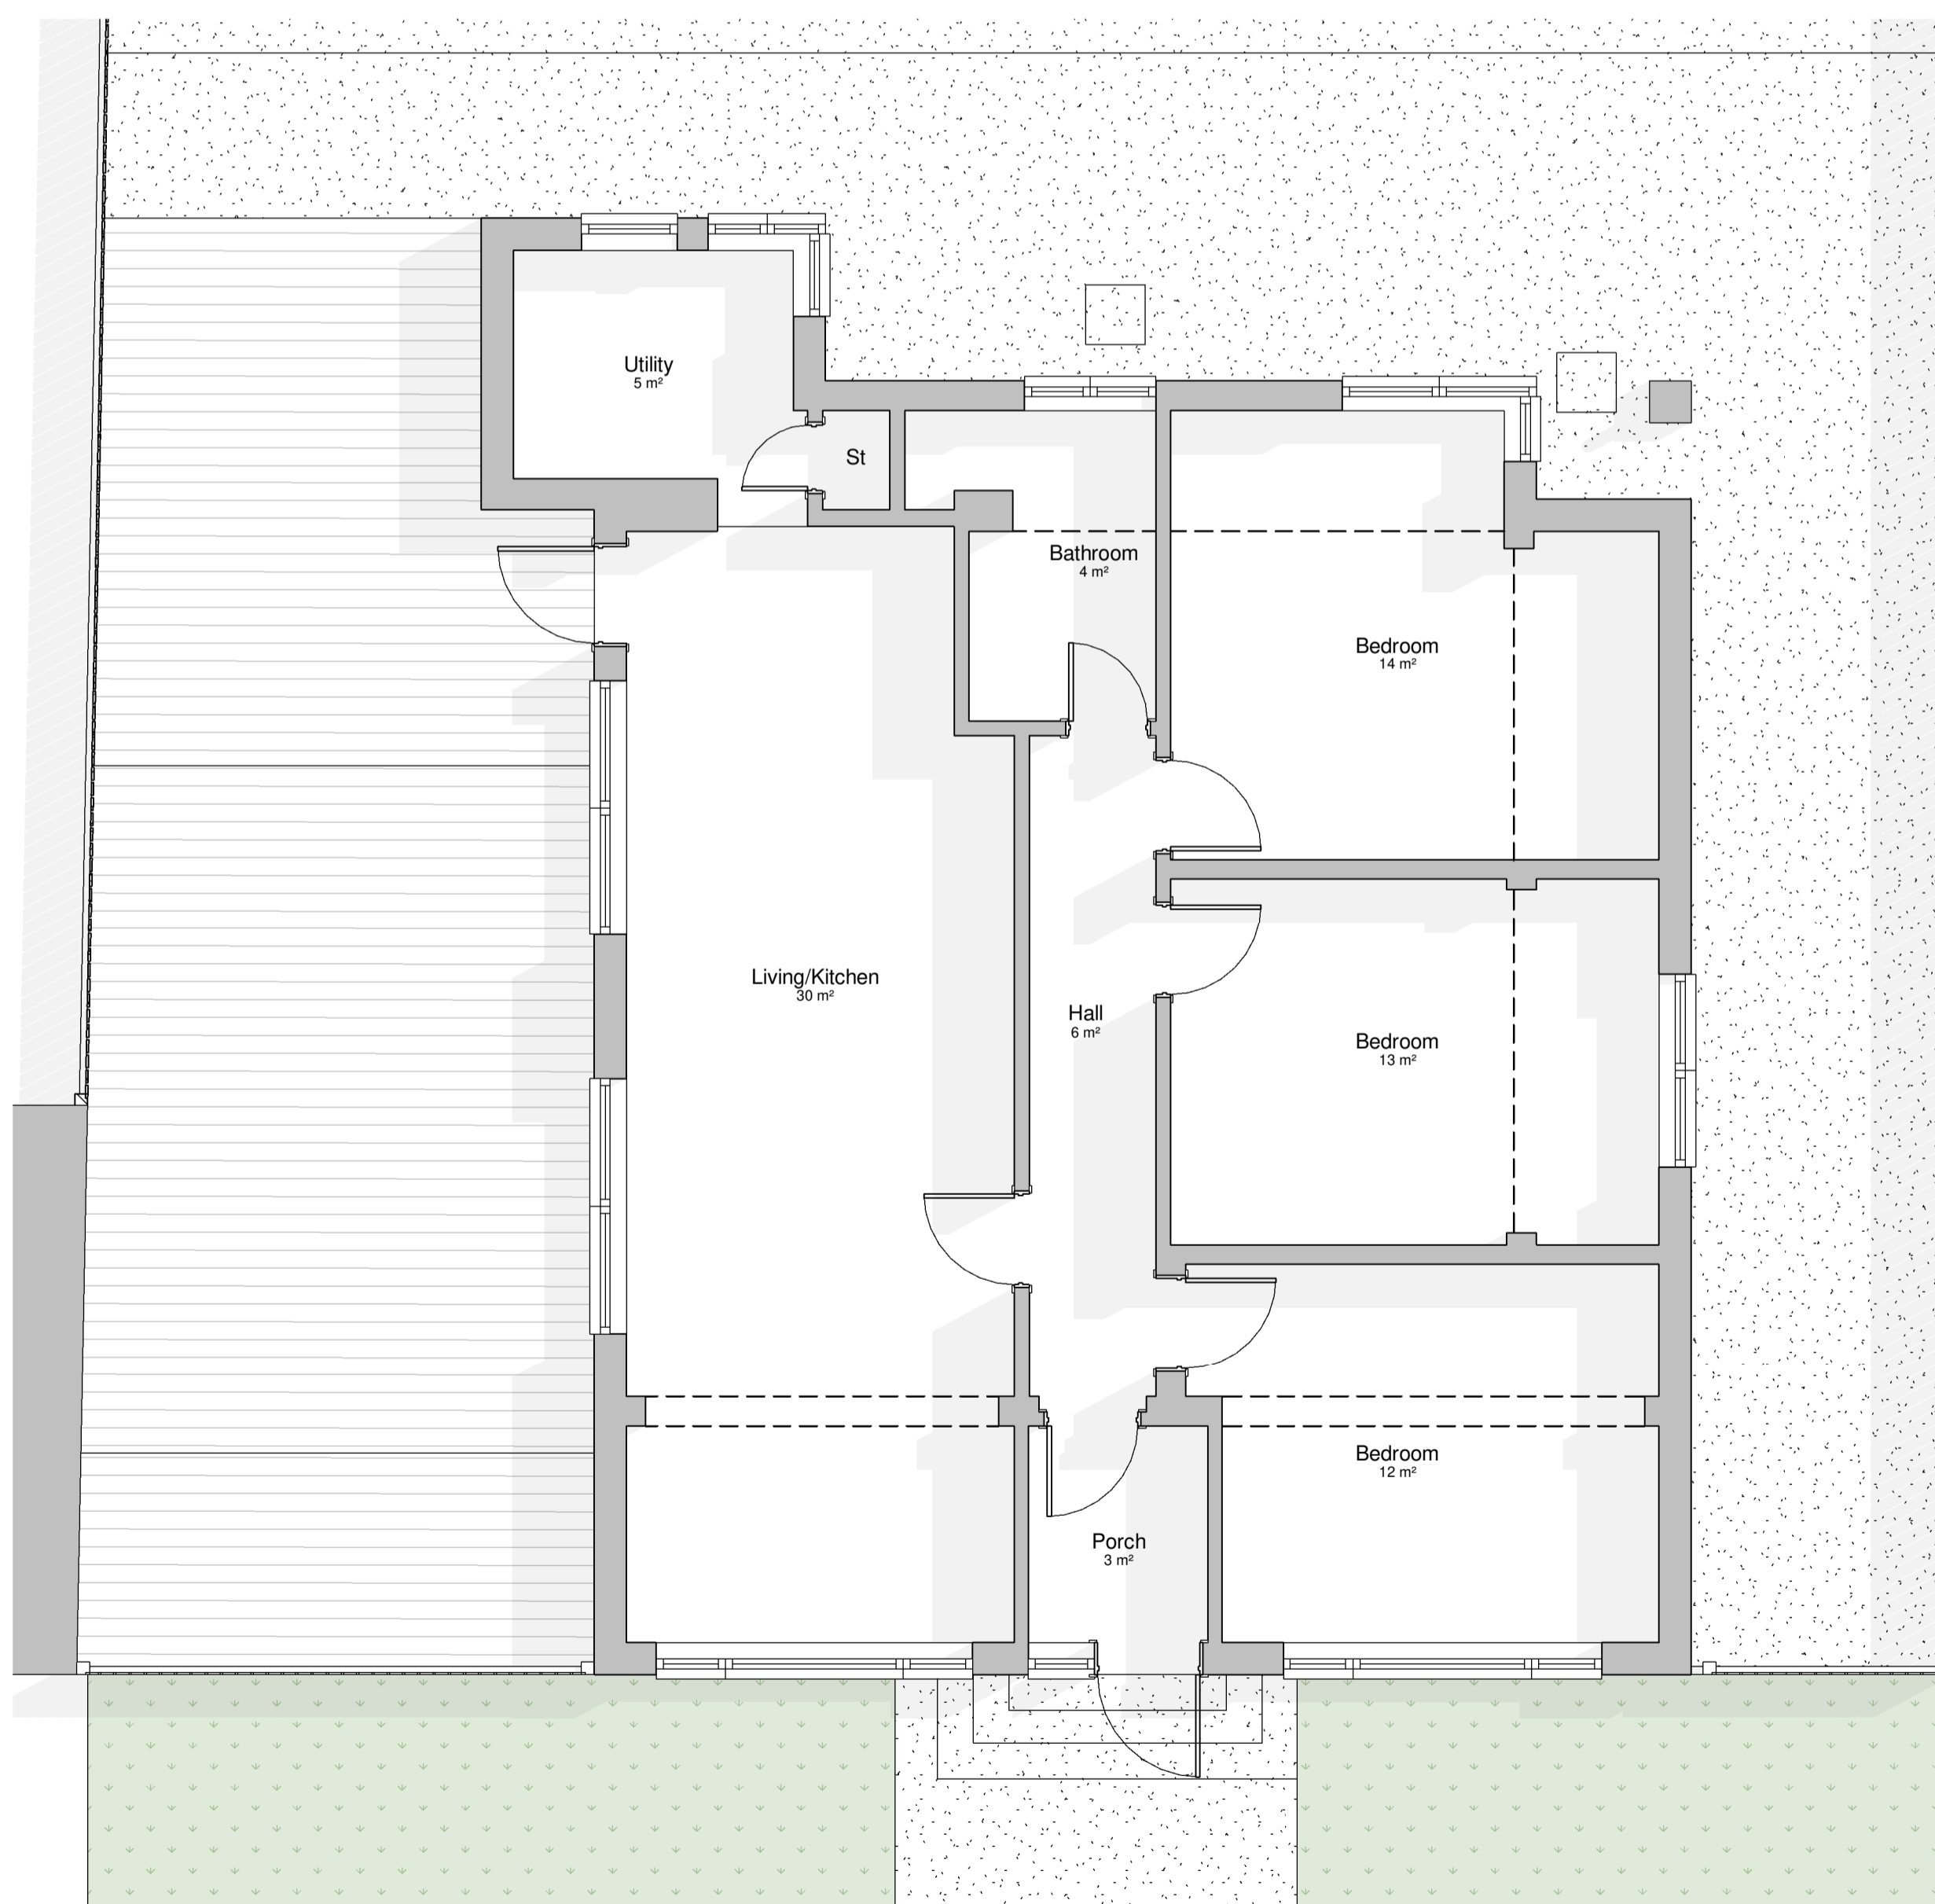

Front Elevation
1 : 50

Rear Elevation
1 : 50

3D View

Ground Floor
1 : 50

Left Elevation
1 : 50

Right Elevation
1 : 50

Rev	Description	Date

PROJECT
**Clover Tye,
Edenbridge, TN8 6LJ**

TITLE
Existing Drawing

CLIENT		
DRAWN BY AK	CHECKED BY AK	DATE 20/10/23
SCALE (@ A1) 1 : 50	PROJECT NUMBER 572	
DRAWING NUMBER PL003	REV	