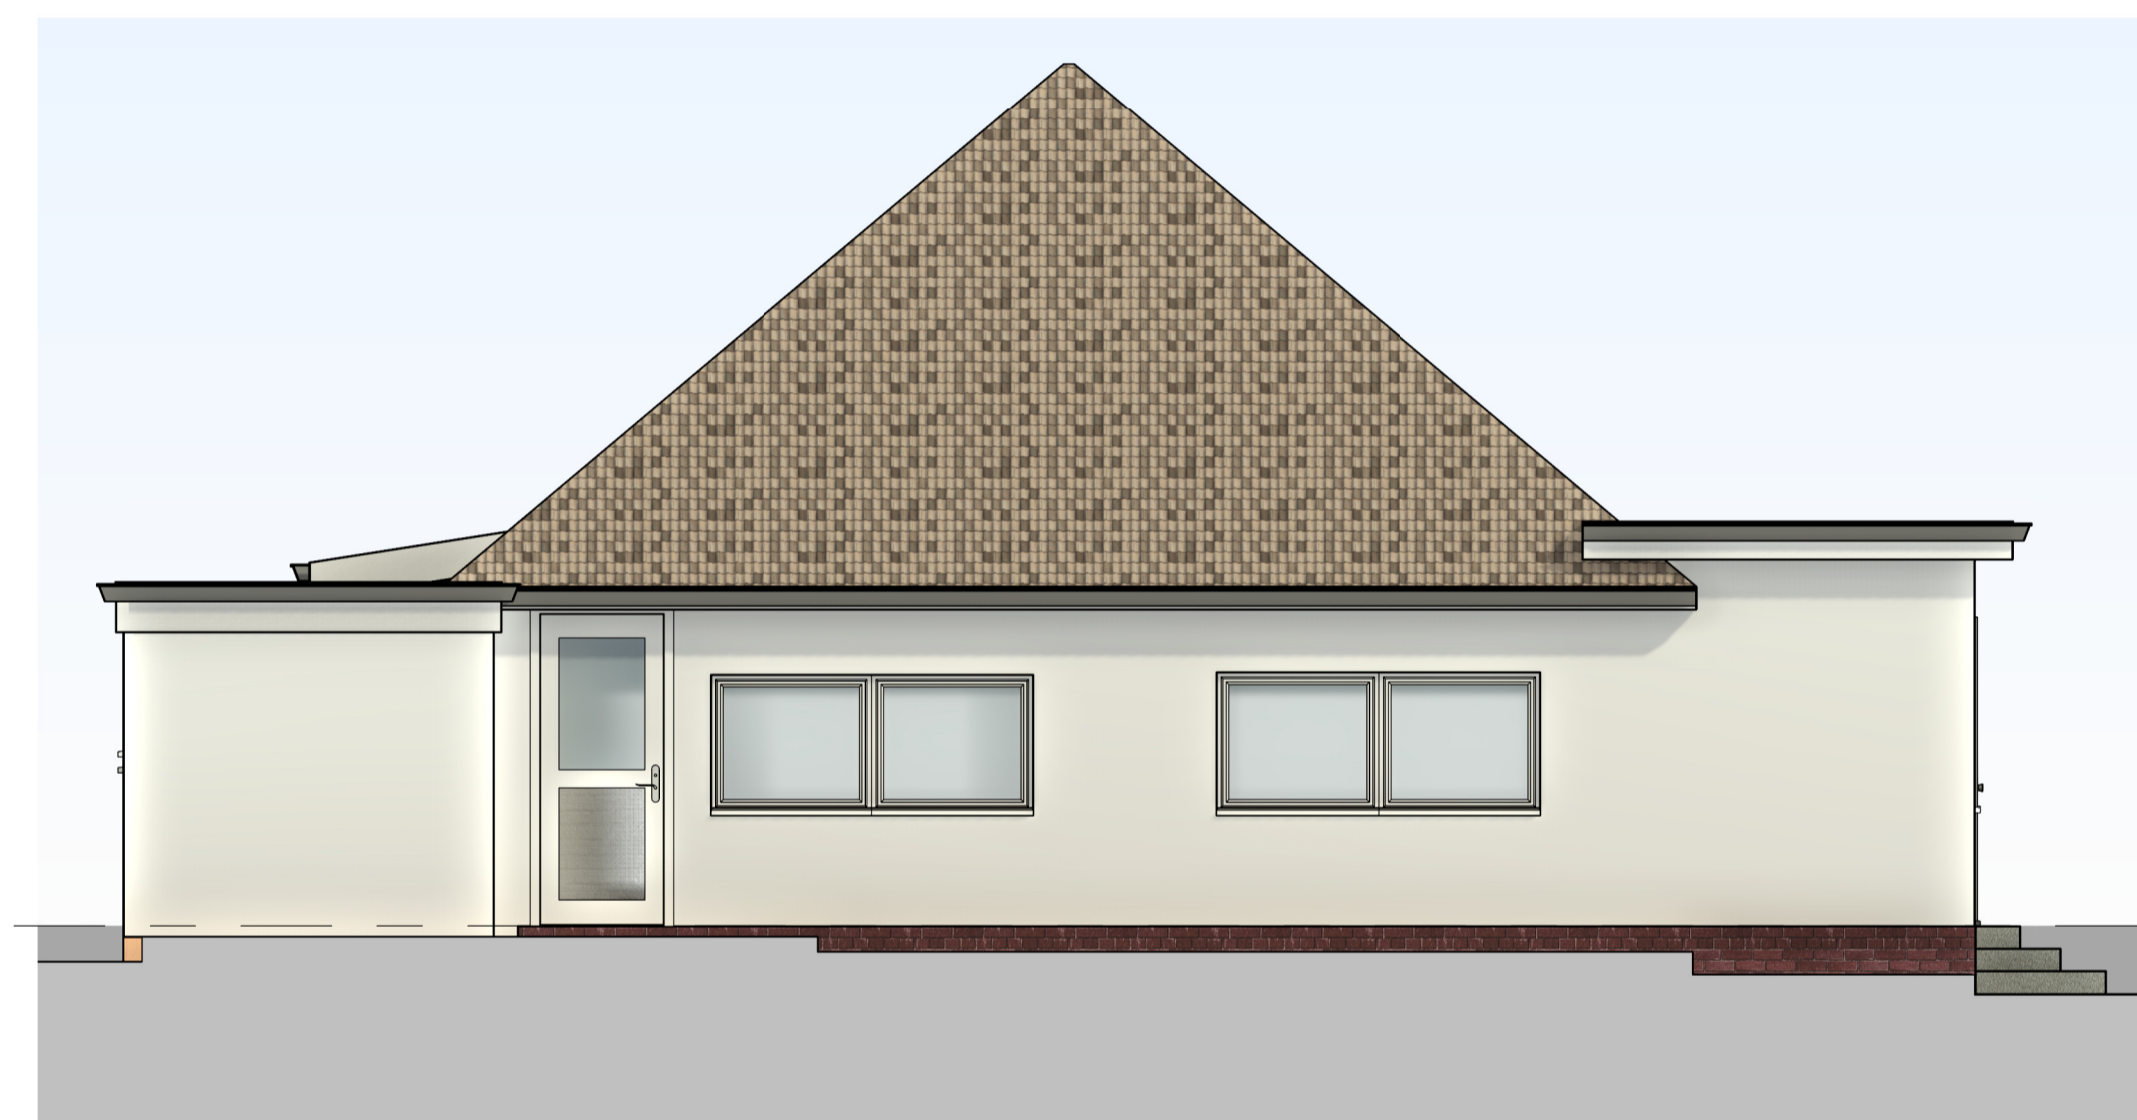

Front Elevation
1 : 50

Rear Elevation
1 : 50

3D View

Ground Floor
1 : 50

Left Elevation
1 : 50

Right Elevation
1 : 50

Rev	Description	Date

PROJECT
**Clover Tye,
Edenbridge, TN8 6LJ**

TITLE
Existing Drawing

CLIENT		
DRAWN BY AK	CHECKED BY AK	DATE 20/10/23
SCALE (@ A1) 1 : 50	PROJECT NUMBER 572	
DRAWING NUMBER PL003	REV	