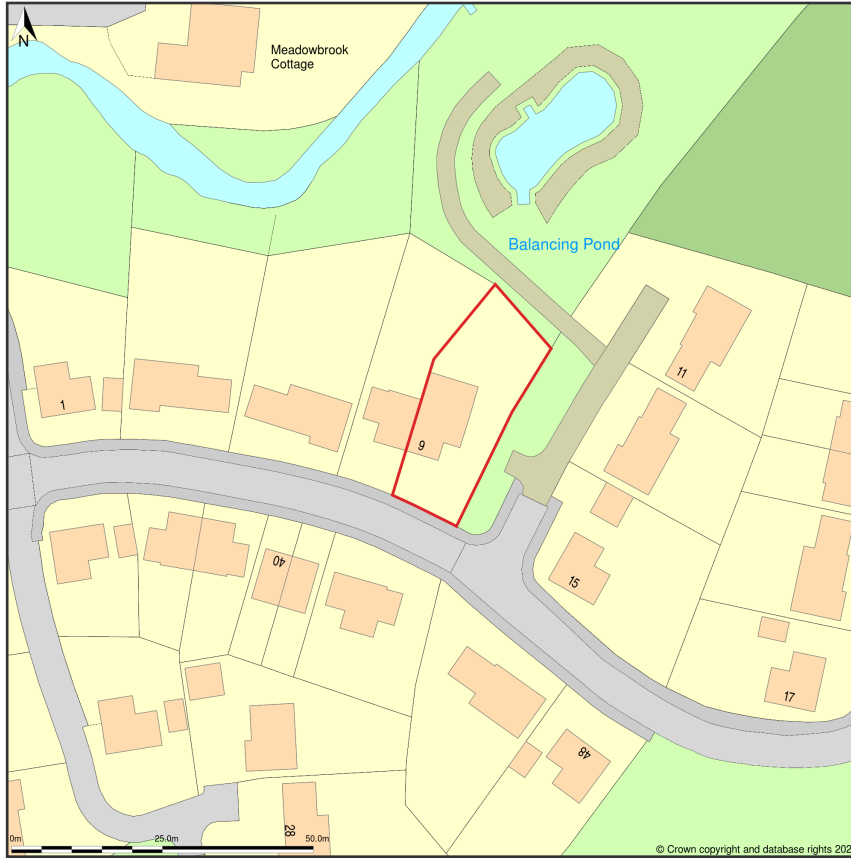

9, Kingfisher Way, Morda, Shropshire, SY10 9PB

Location Plan shows area bounded by: 328997.84, 327896.3 329139.27, 328037.72 (at a scale of 1:1250), OSGridRef: SJ29062796. The representation of a road, track or path is no evidence of a right of way. The representation of features as lines is no evidence of a property boundary.

Produced on 13th Feb 2024 from the Ordnance Survey National Geographic Database and incorporating surveyed revision available at this date. Reproduction in whole or part is prohibited without the prior permission of Ordnance Survey. © Crown copyright 2024. Supplied by www.buyaplan.co.uk a licensed Ordnance Survey partner (100053143). Unique plan reference: #00878756-0D3C24.