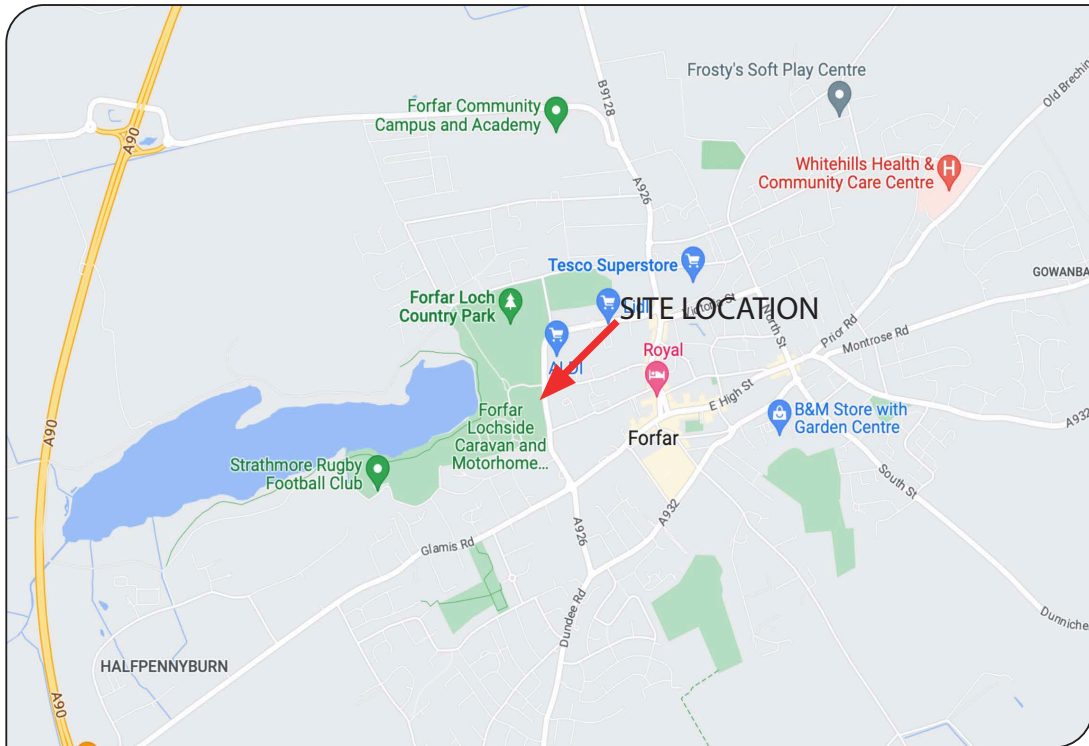

PANORAMIC SURVEY REPORT

SITE NAME: FORFAR WEST END FC
REF NO. ANS0001
SITE TYPE: NEW GREENFIELD
HEIGHTS: 20m, 25m and 30m
DATE: 01/12/2023

Forfar West End Football Club
Craig O' Loch Road,
Forfar, Scotland
DD8 1BT

Setup Lat / Long: 56.643702, -2.895447

000° 030° 060° 090° 120°

120° 150° 180° 210° 240°

240° 270° 300° 330° 000°

000° 030° 060° 090° 120°

120° 150° 180° 210° 240°

240° 270° 300° 330° 000°

000°

030°

060°

090°

120°

120°

150°

180°

210°