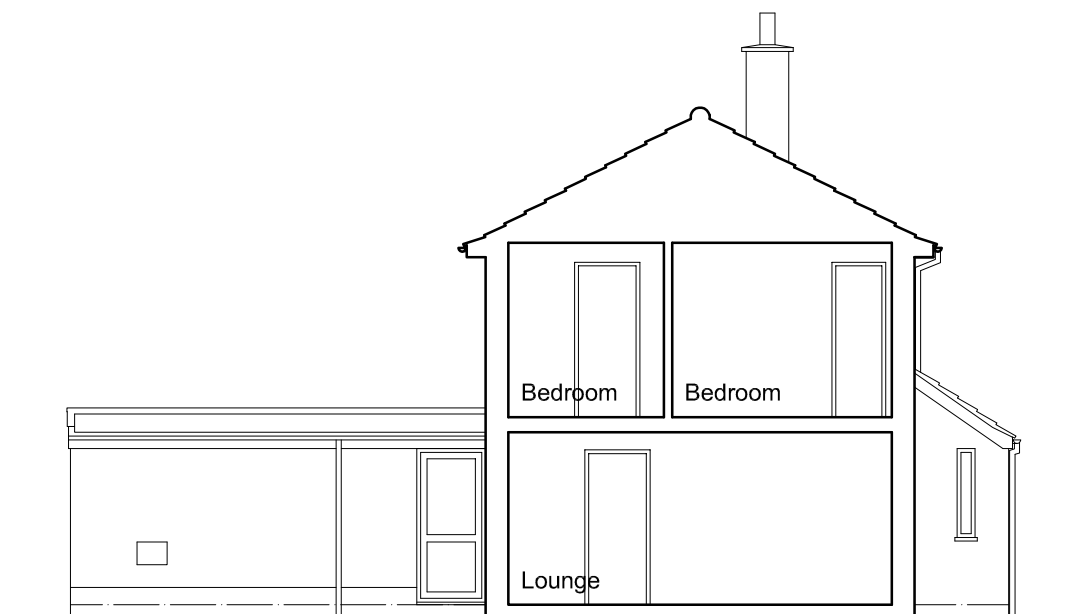

West Elevation

South Elevation

East Elevation

North Elevation / Section

revisions:

<p>Roger Adcock Architectural Design Ltd. Sycamore House, The Street, Fritton, Norwich, Norfolk, NR15 2QT. T: 01508 218248 M: 07747 000343 E: rogeradcock@btinternet.com</p>	<p>client: Ginny Painter.</p>
	<p>project: 56 Westhall, Stradbroke, Eye, Suffolk, IP21 5HP.</p>
	<p>drawing: Existing Elevations.</p>
	<p>scale @ A3: 1:100.</p>
<p>drawing number: 2207 - 02.</p>	