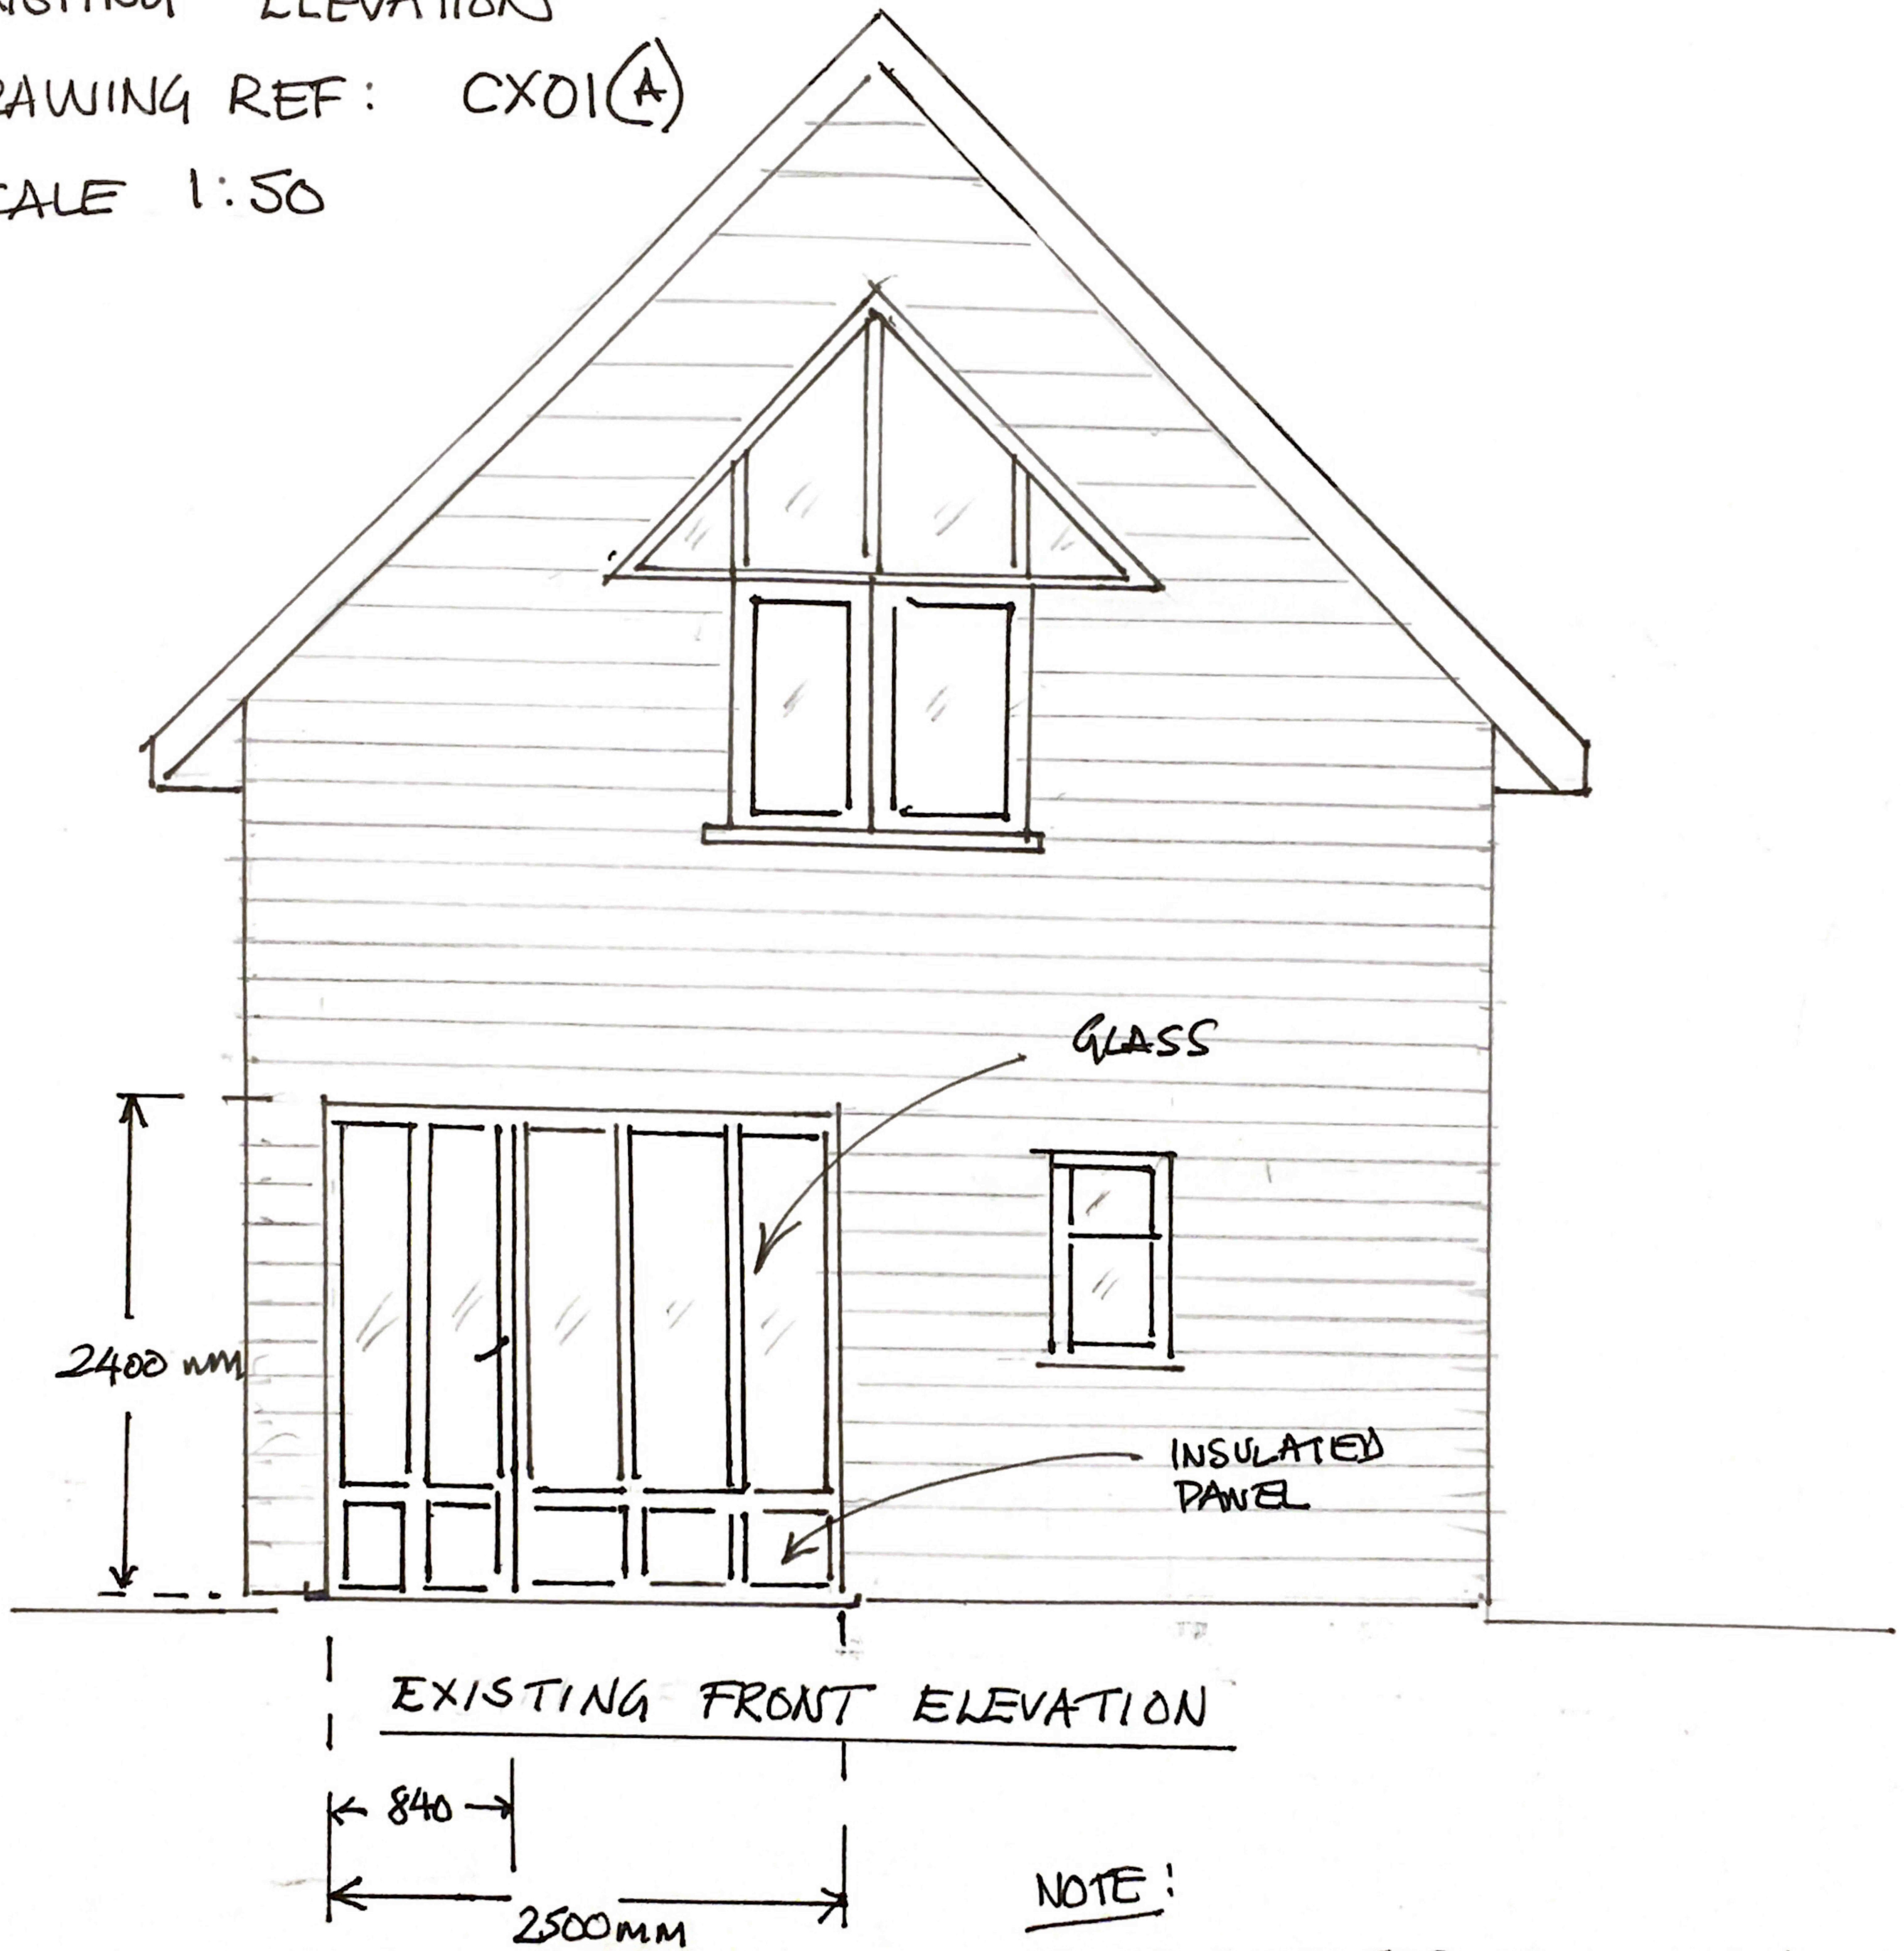

CAXTON HOUSE, IP9 2GZ

EXISTING ELEVATION

DRAWING REF: CX01(A)

SCALE 1:50

NOTE:

EXISTING FRONT DOOR IS HIGH -
2280 mm, WIDE 840 mm

PROPOSED FRONT DOOR WOULD BE
HIGH - 2020 mm, WIDE 880 mm

9 JUNER