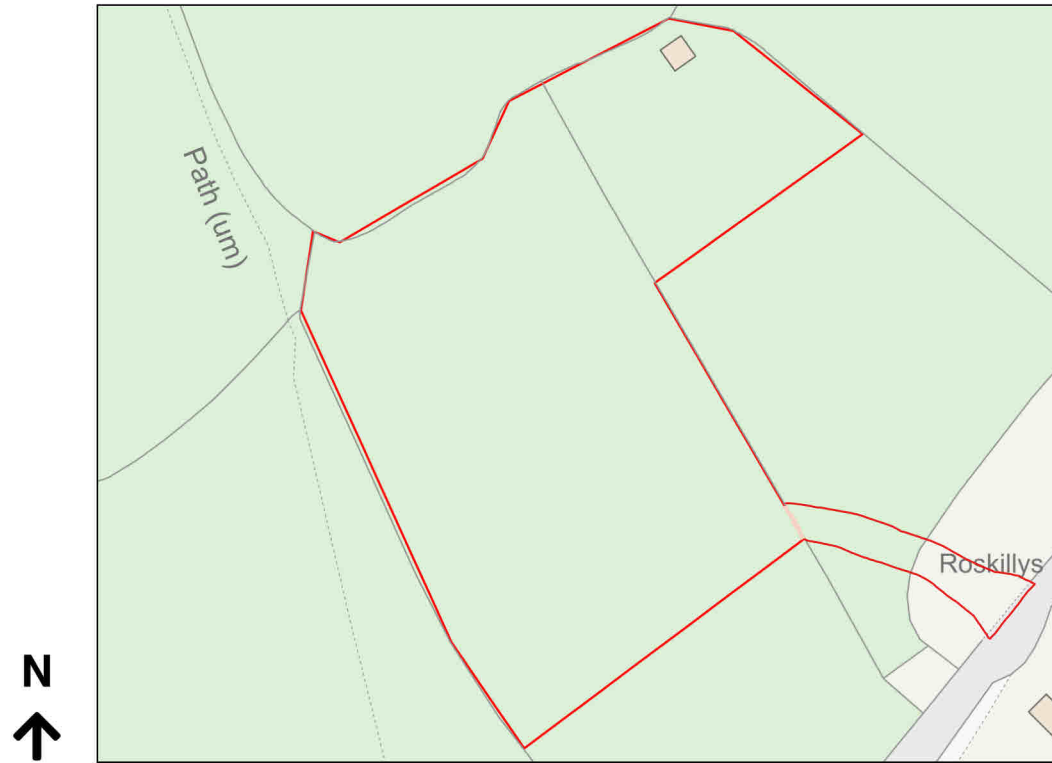

# Location Plan

Site Address: Tregellast Barton Farm, Road From Wayside To The B3294 Between St Keverne Beacon And Bounder Treath, St Keverne, TR12 6NX

Date Produced: 07-Jan-2024

Scale: 1:1250 @A4

L01

Planning Portal Reference: PP-12715546v1