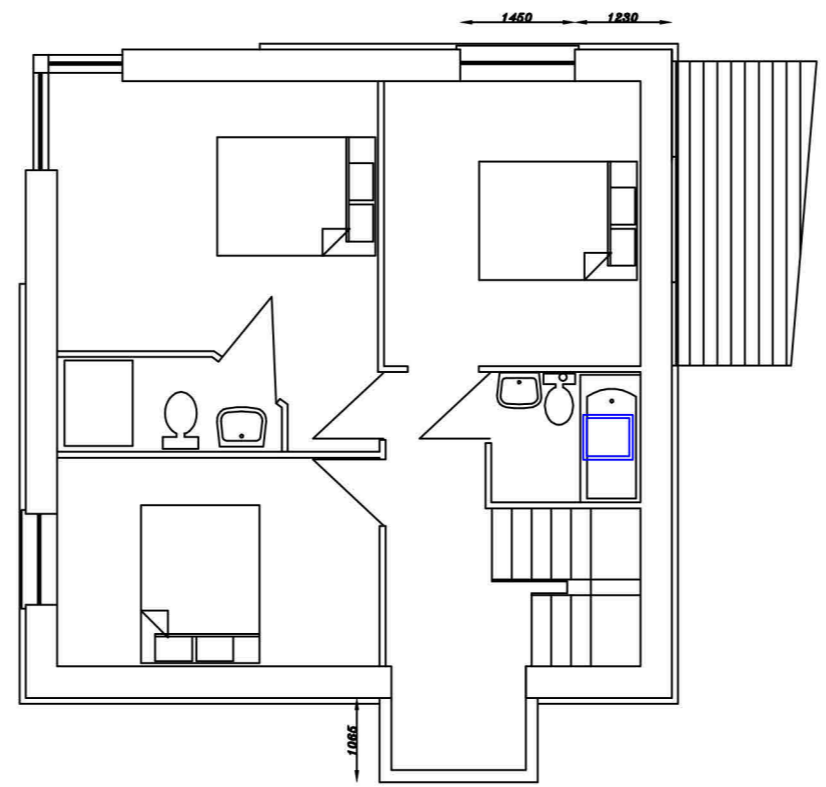

EXISTING FLOOR AND ELEVATIONS

FRONT/EAST ELEVATION

REAR/WEST ELEVATION

SIDE/SOUTH ELEVATION

GROUND FLOOR

FIRST FLOOR

SIDE/SOUTH ELEVATION

scale bar 1:100

*1 HAWTHORN CLOSE
GOONHAVERN TRURO
TR4 9GG
PROPERTY OWNER DEANA MAY
EXISTING PLANS 1:100*