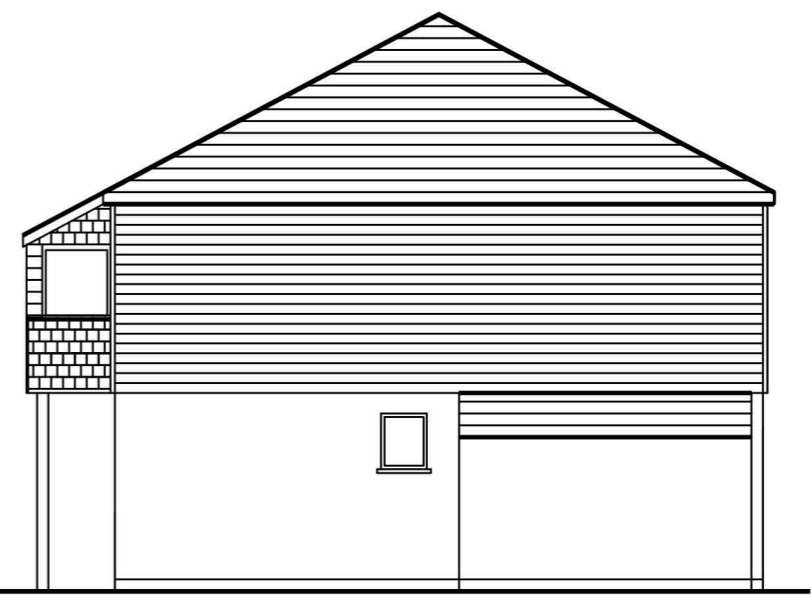

EXISTING FLOOR AND ELEVATIONS

FRONT/EAST ELEVATION

REAR/WEST ELEVATION

SIDE/SOUTH ELEVATION

GROUND FLOOR

FIRST FLOOR

SIDE/SOUTH ELEVATION

scale bar 1:100

*1 HAWTHORN CLOSE
GOONHAVERN TRURO
TR4 9GG
PROPERTY OWNER DEANA MAY
EXISTING PLANS 1:100*