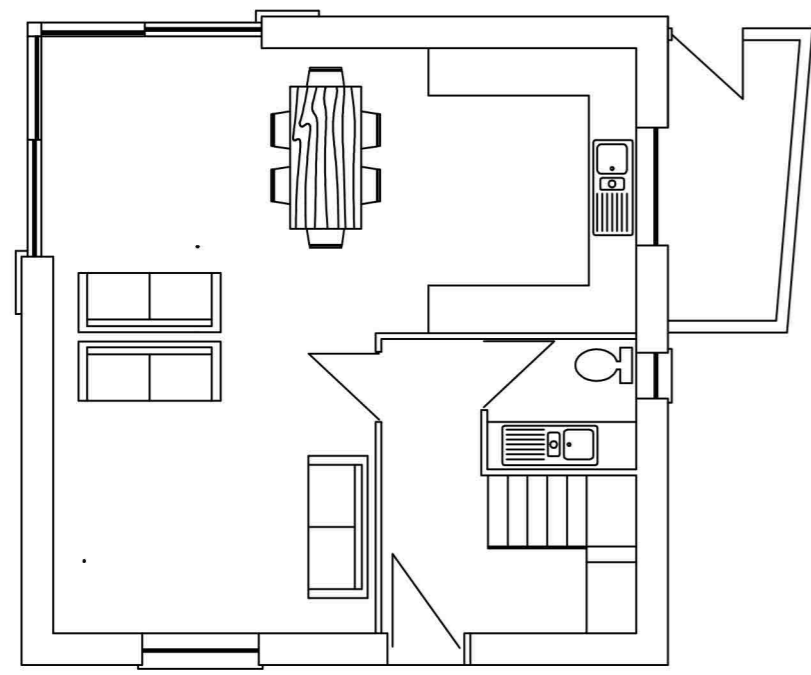

EXISTING FLOOR AND ELEVATIONS

FRONT/EAST ELEVATION

REAR/WEST ELEVATION

SIDE/SOUTH ELEVATION

GROUND FLOOR

FIRST FLOOR

SIDE/SOUTH ELEVATION

scale bar 1:100

*1 HAWTHORN CLOSE
GOONHAVERN TRURO
TR4 9GG
PROPERTY OWNER DEANA MAY
EXISTING PLANS 1:100*