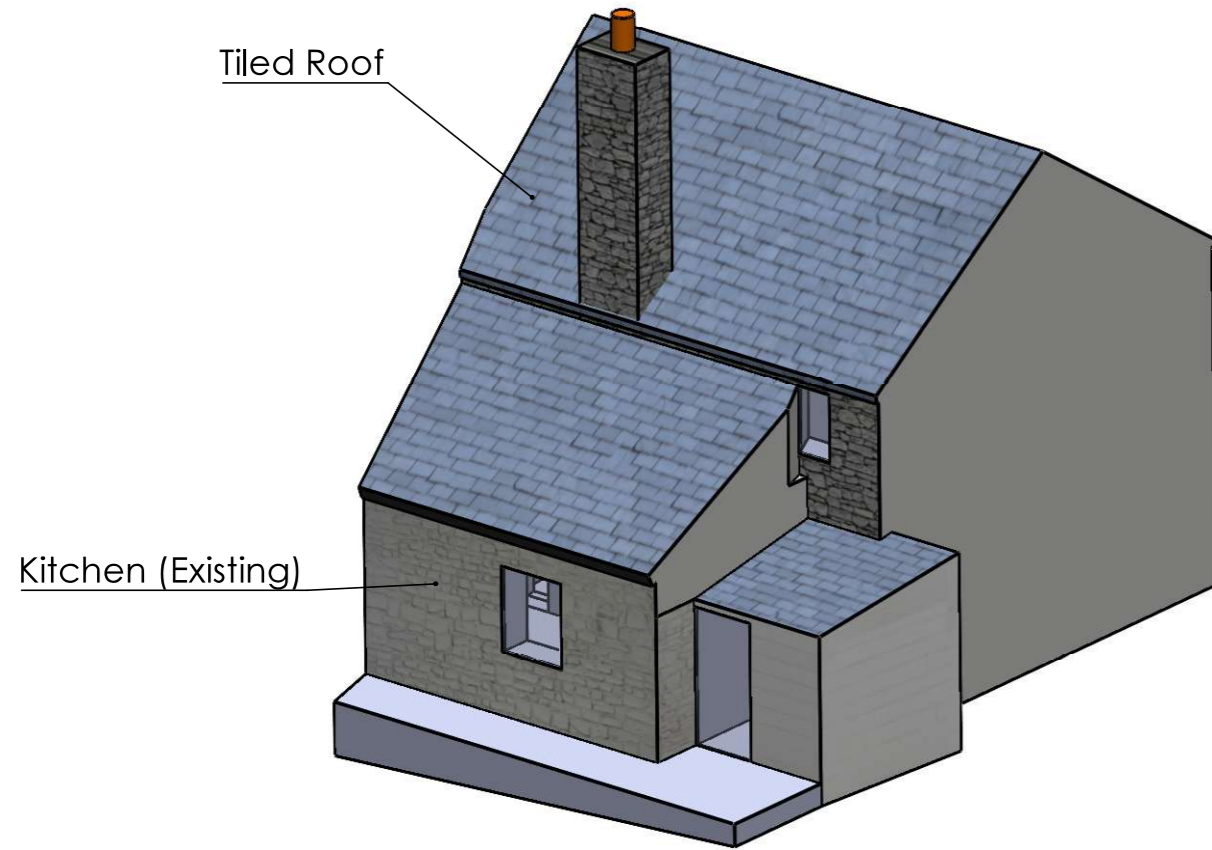

ISOMETRIC - NORTH WEST

Loft Conversion

4 High Street, Bampton, Tiverton
Devon, EX16 9NQ

Existing

Proposed

Drawn By	Size	Scale	Units	Date	Revision
Damien Fieldhouse	A3	1:100	mm	29/12/2023	1