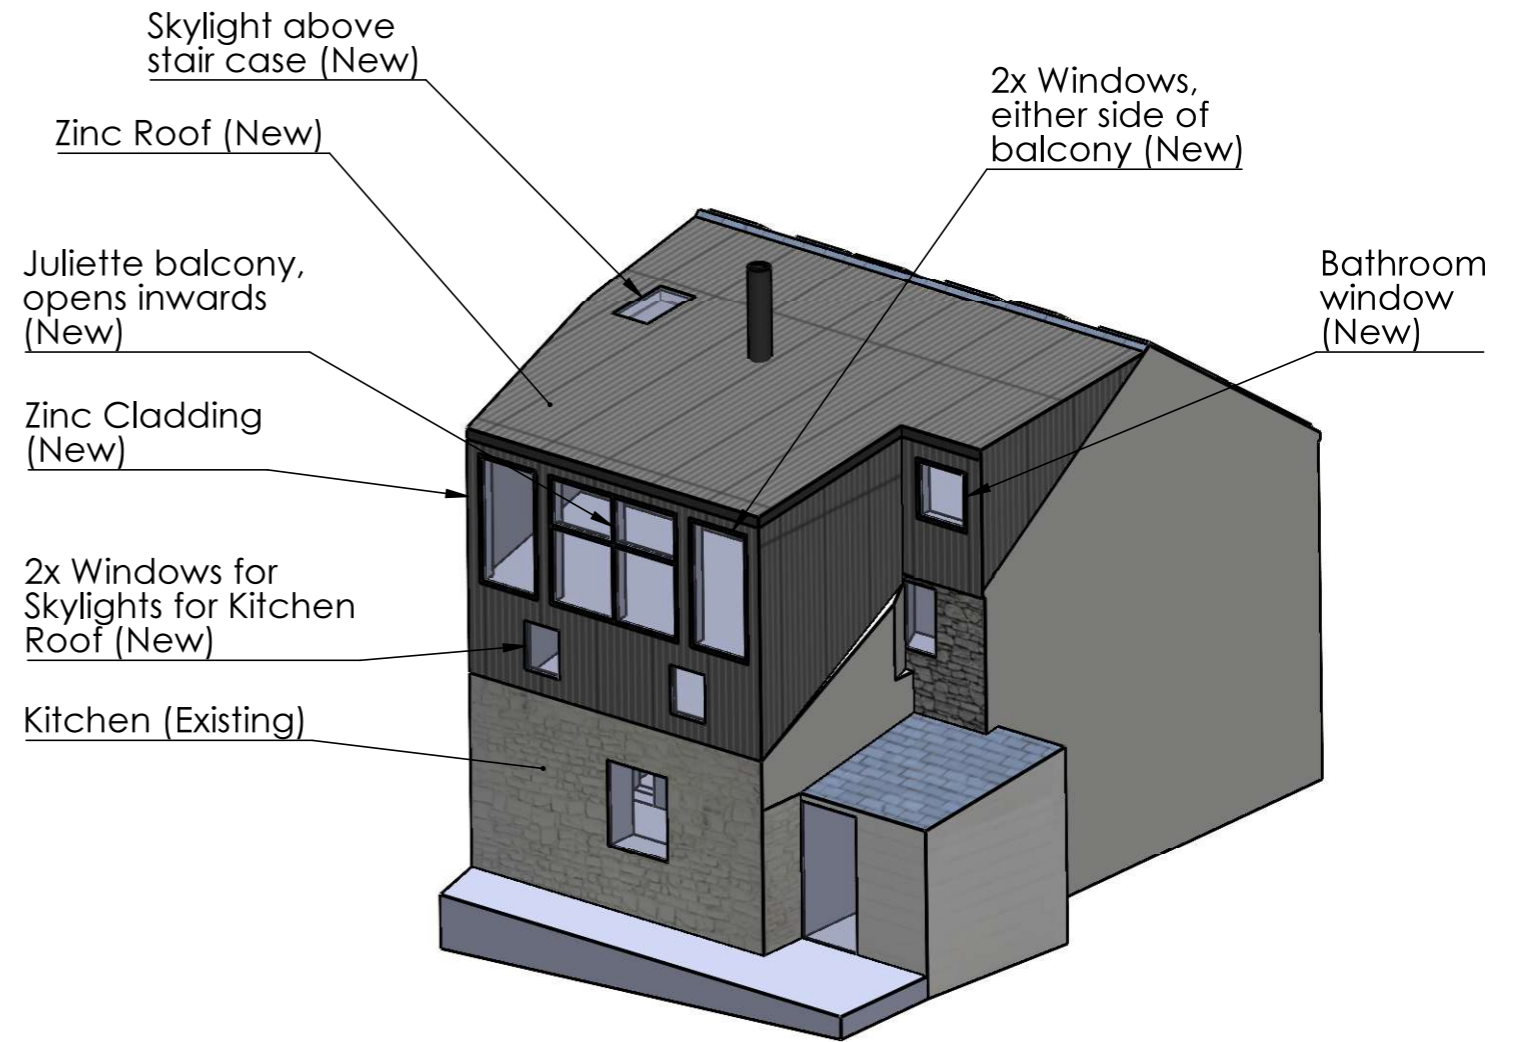

ISOMETRIC - NORTH WEST

Loft Conversion

4 High Street, Bampton, Tiverton
Devon, EX16 9NQ

Existing

Proposed

Drawn By	Size	Scale	Units	Date	Revision
Damien Fieldhouse	A3	1:100	mm	29/12/2023	1