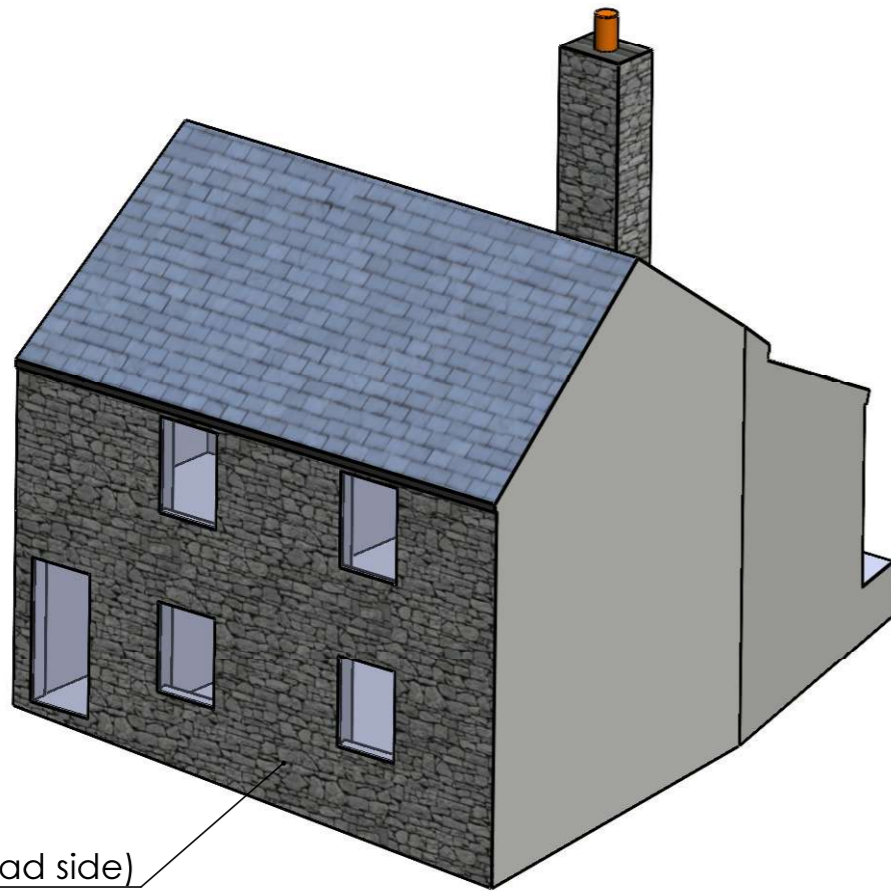

ISOMETRIC - SOUTH EAST

Loft Conversion

4 High Street, Bampton, Tiverton
Devon, EX16 9NQ

Existing

Proposed

Proposed building (Road side)

Drawn By	Size	Scale	Units	Date	Revision
Damien Fieldhouse	A3	1:100	mm	29/12/2023	1