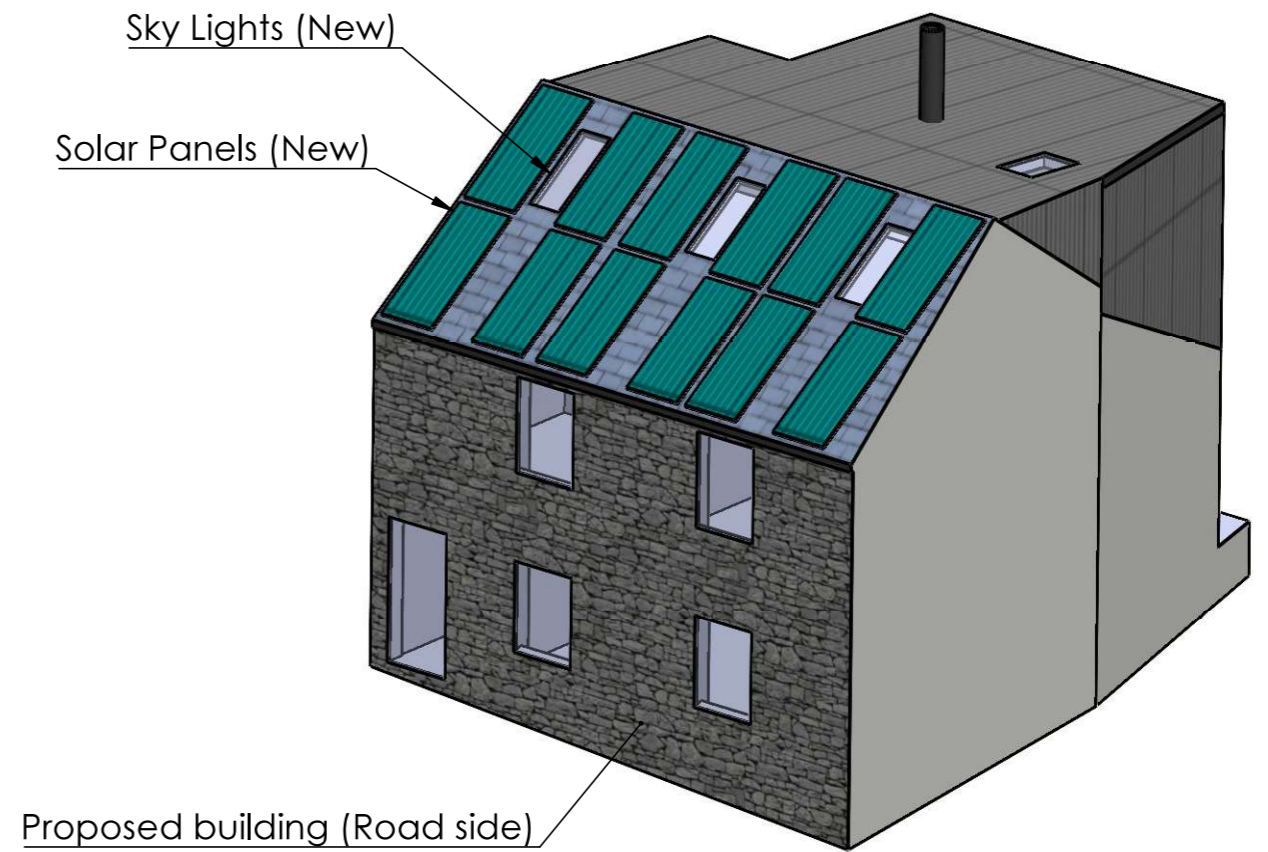

ISOMETRIC - SOUTH EAST

Loft Conversion

4 High Street, Bampton, Tiverton
Devon, EX16 9NQ

Existing

Proposed

Proposed building (Road side)

Drawn By	Size	Scale	Units	Date	Revision
Damien Fieldhouse	A3	1:100	mm	29/12/2023	1