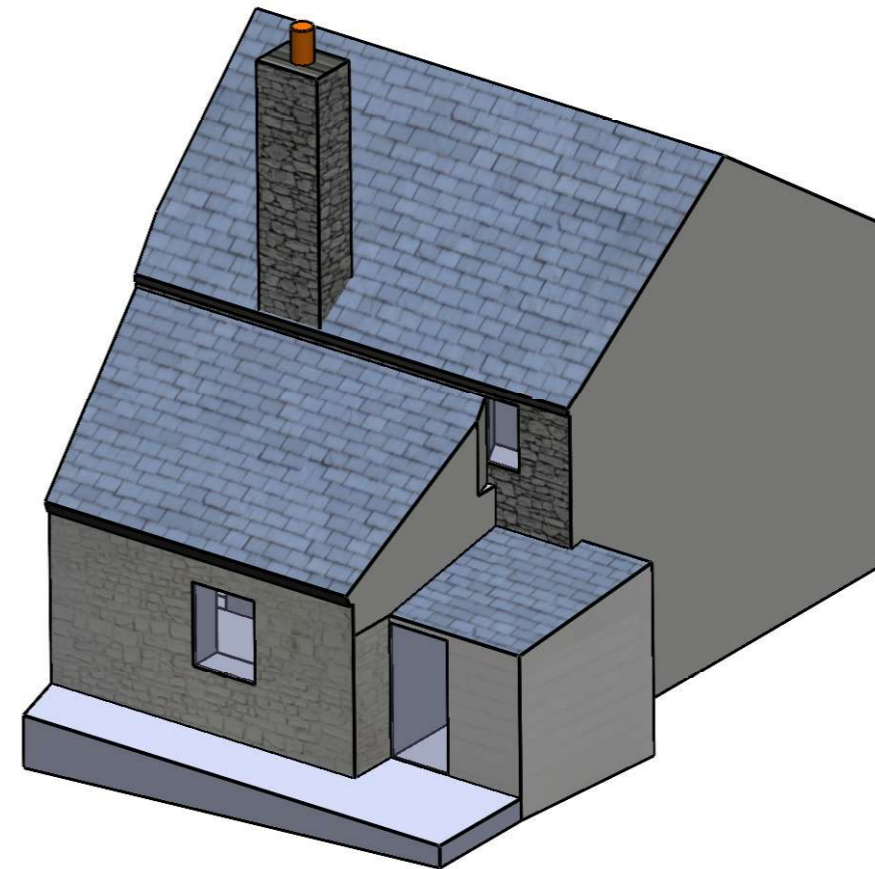

EXISTING ISOMETRIC VIEW

Loft Conversion

**4 High Street, Bampton, Tiverton
Devon, EX16 9NQ**

Drawn By	Size	Scale	Units	Date	Revision
Damien Fieldhouse	A3	1:100	mm	29/12/2023	1