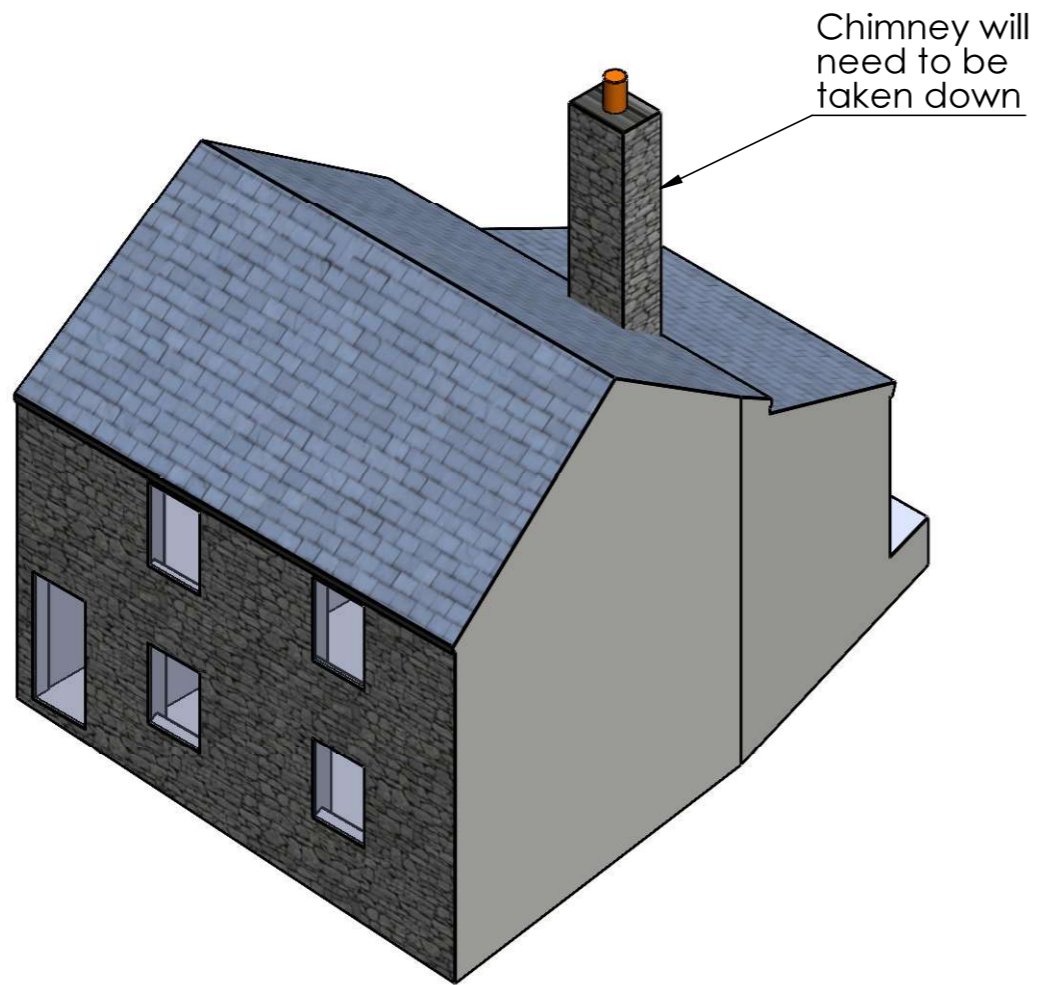

EXISTING ISOMETRIC VIEW

Loft Conversion

**4 High Street, Bampton, Tiverton
Devon, EX16 9NQ**

Drawn By	Size	Scale	Units	Date	Revision
Damien Fieldhouse	A3	1:100	mm	29/12/2023	1