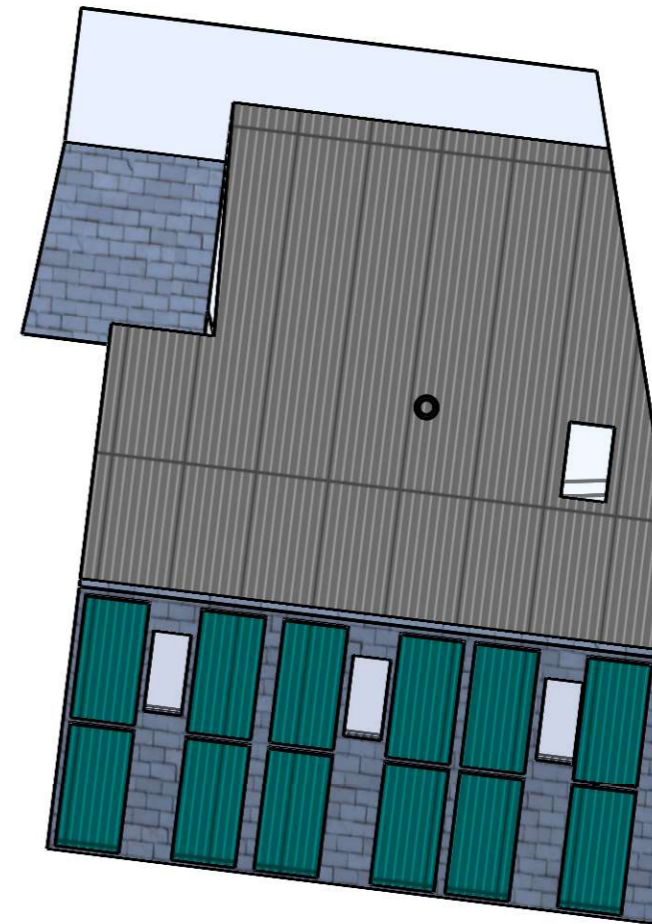

PLAN

Loft Conversion

4 High Street, Bampton, Tiverton
Devon, EX16 9NQ

Existing

North Face

West Face

East Face

South Face

Proposed

North Face

West Face

East Face

South Face

REVISIONS			
REV.	DESCRIPTION	DATE	APPROVED
1	FIRST RELEASE	29/12/2023	DJF

Drawn By	Size	Scale	Units	Date	Revision
Damien Fieldhouse	A3	1:100	mm	29/12/2023	1