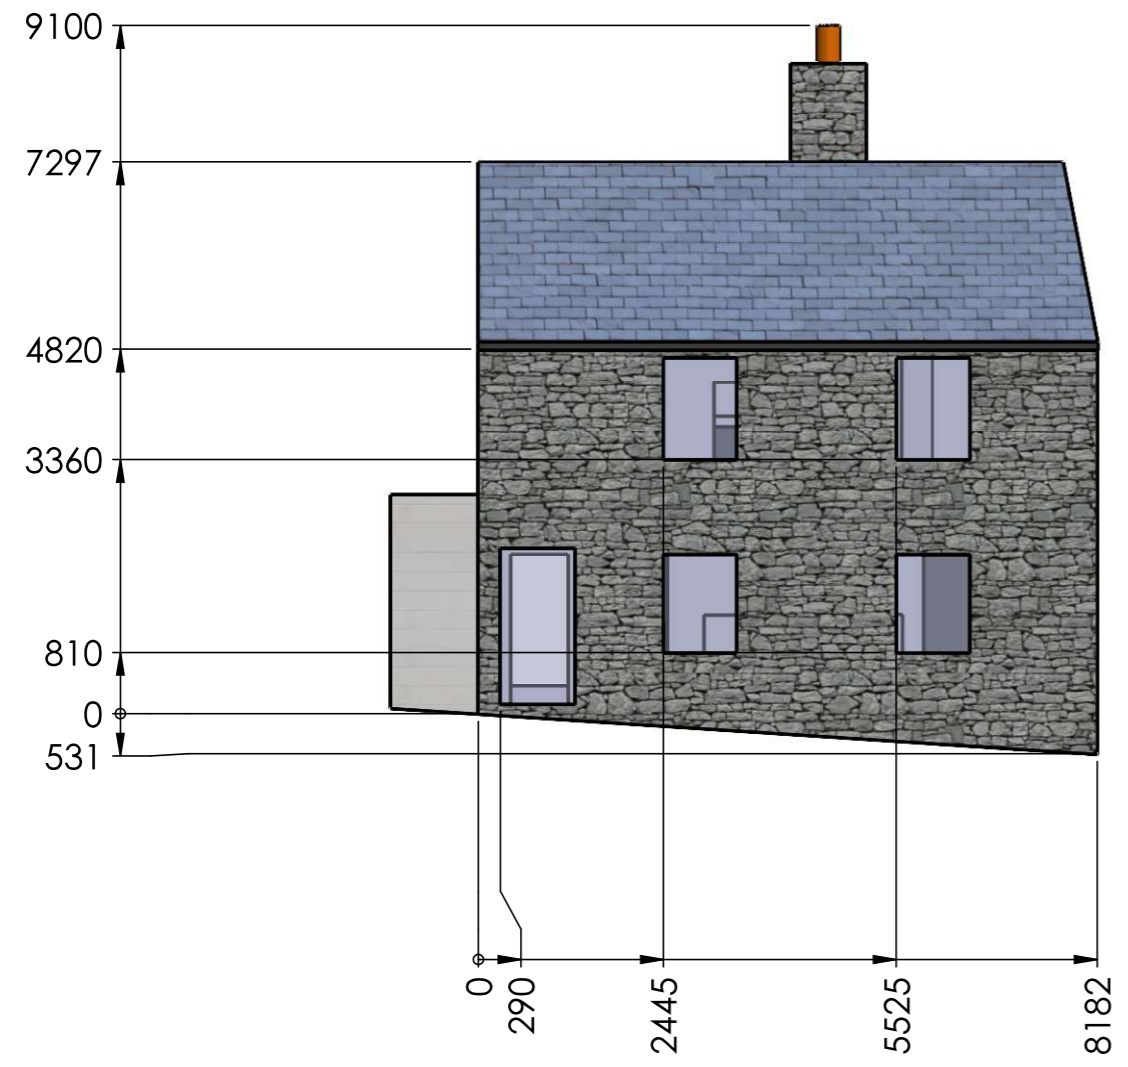

BA BB BC BD BE BF BG BH

SOUTH FACE

Loft Conversion

4 High Street, Bampton, Tiverton
Devon, EX16 9NQ

Existing

Proposed

Drawn By	Size	Scale	Units	Date	Revision
Damien Fieldhouse	A3	1:100	mm	29/12/2023	1

BA BB BC BD BE BF BG BH