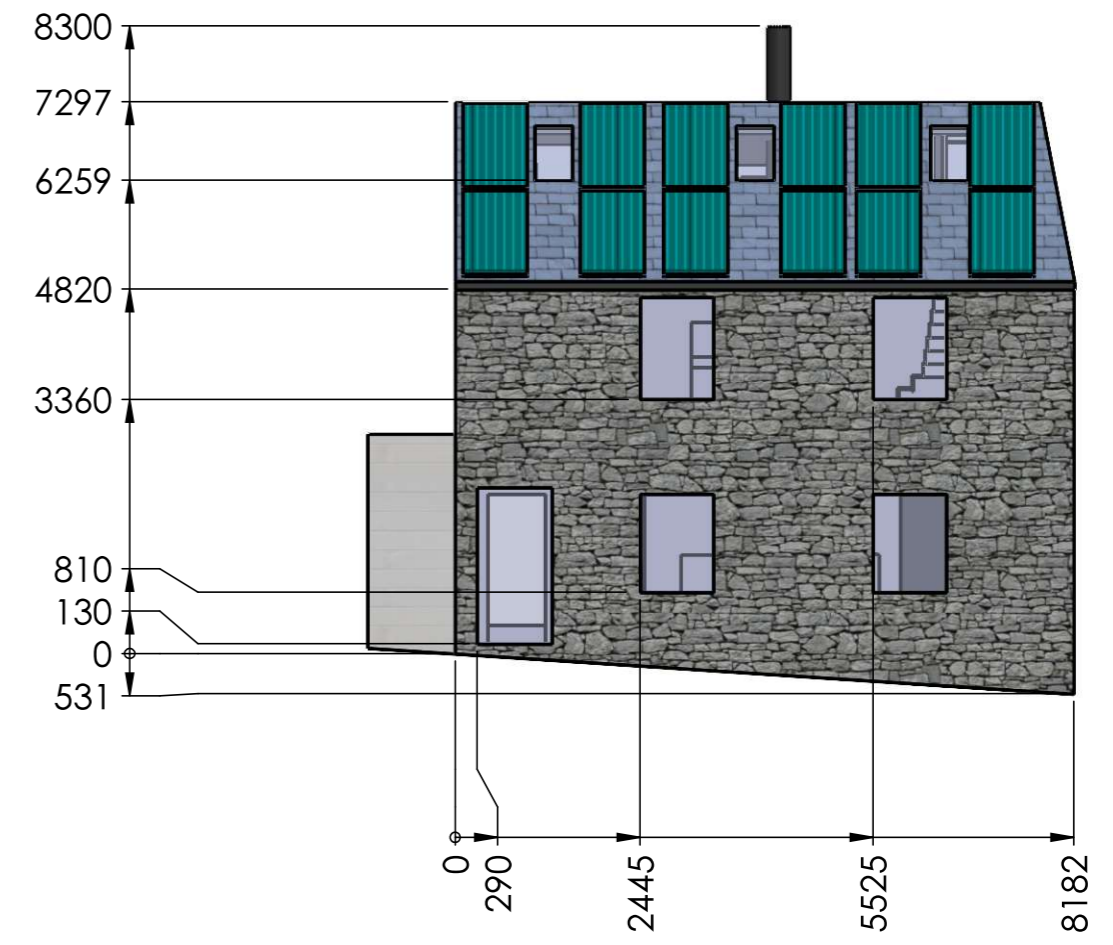

BA BB BC BD BE BF BG BH

SOUTH FACE

Loft Conversion

4 High Street, Bampton, Tiverton
Devon, EX16 9NQ

Existing

Proposed

Drawn By	Size	Scale	Units	Date	Revision
Damien Fieldhouse	A3	1:100	mm	29/12/2023	1

BA BB BC BD BE BF BG BH