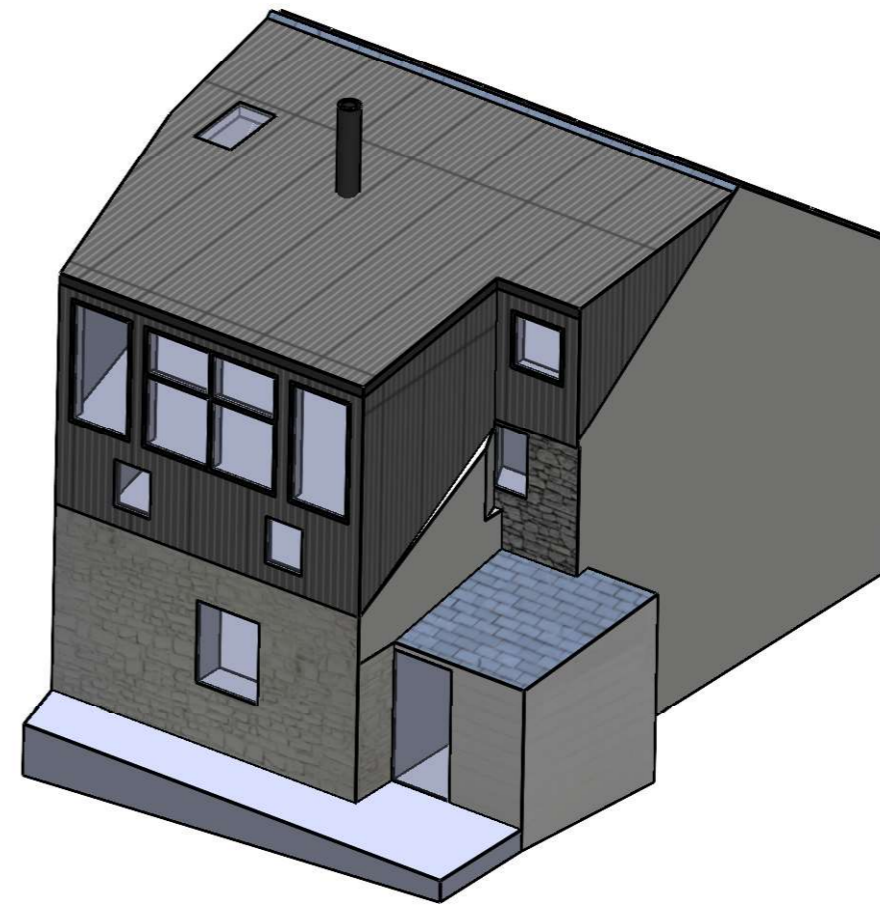

PROPOSED ISOMETRIC VIEW

Loft Conversion

4 High Street, Bampton, Tiverton
Devon, EX16 9NQ

Drawn By	Size	Scale	Units	Date	Revision
Damien Fieldhouse	A3	1:100	mm	29/12/2023	1