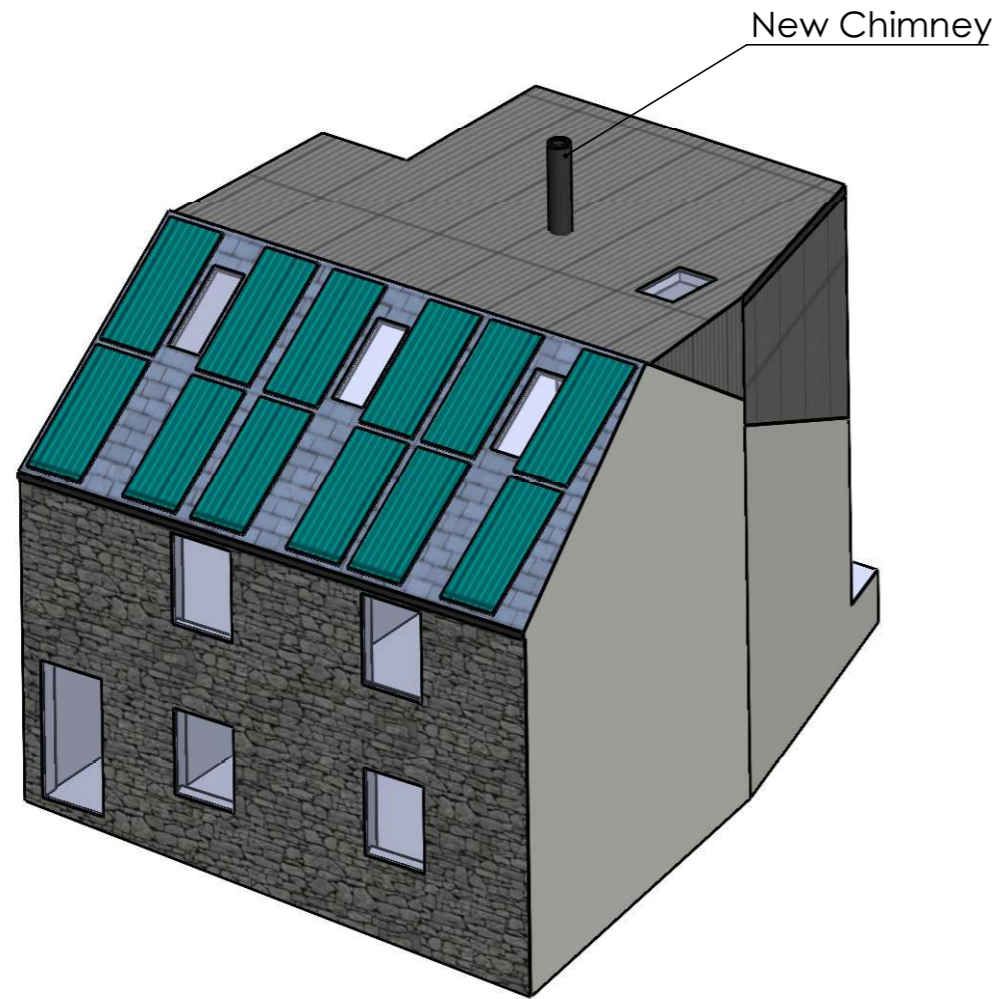

PROPOSED ISOMETRIC VIEW

Loft Conversion

4 High Street, Bampton, Tiverton
Devon, EX16 9NQ

Drawn By	Size	Scale	Units	Date	Revision
Damien Fieldhouse	A3	1:100	mm	29/12/2023	1