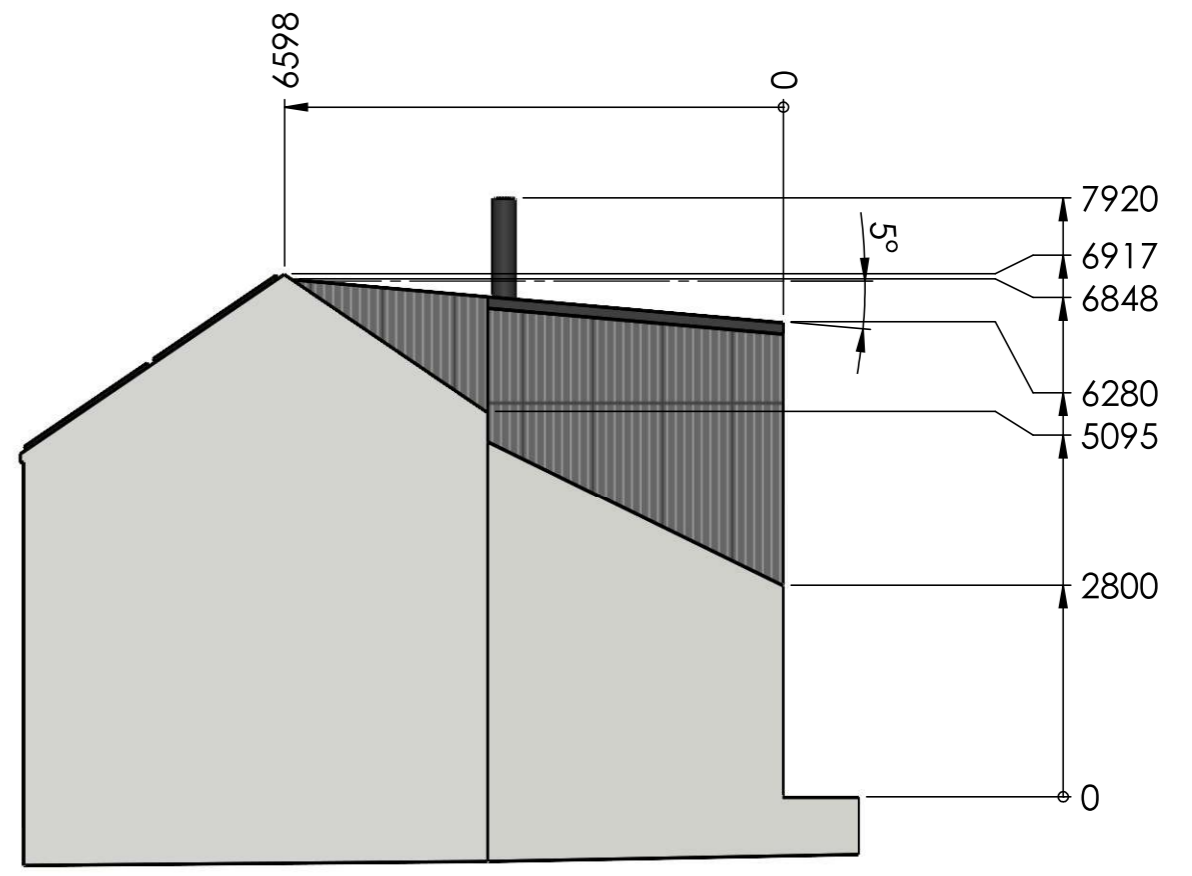

EAST FACE

Loft Conversion

4 High Street, Bampton, Tiverton
Devon, EX16 9NQ

Existing

Proposed

Drawn By	Size	Scale	Units	Date	Revision
Damien Fieldhouse	A3	1:100	mm	29/12/2023	1