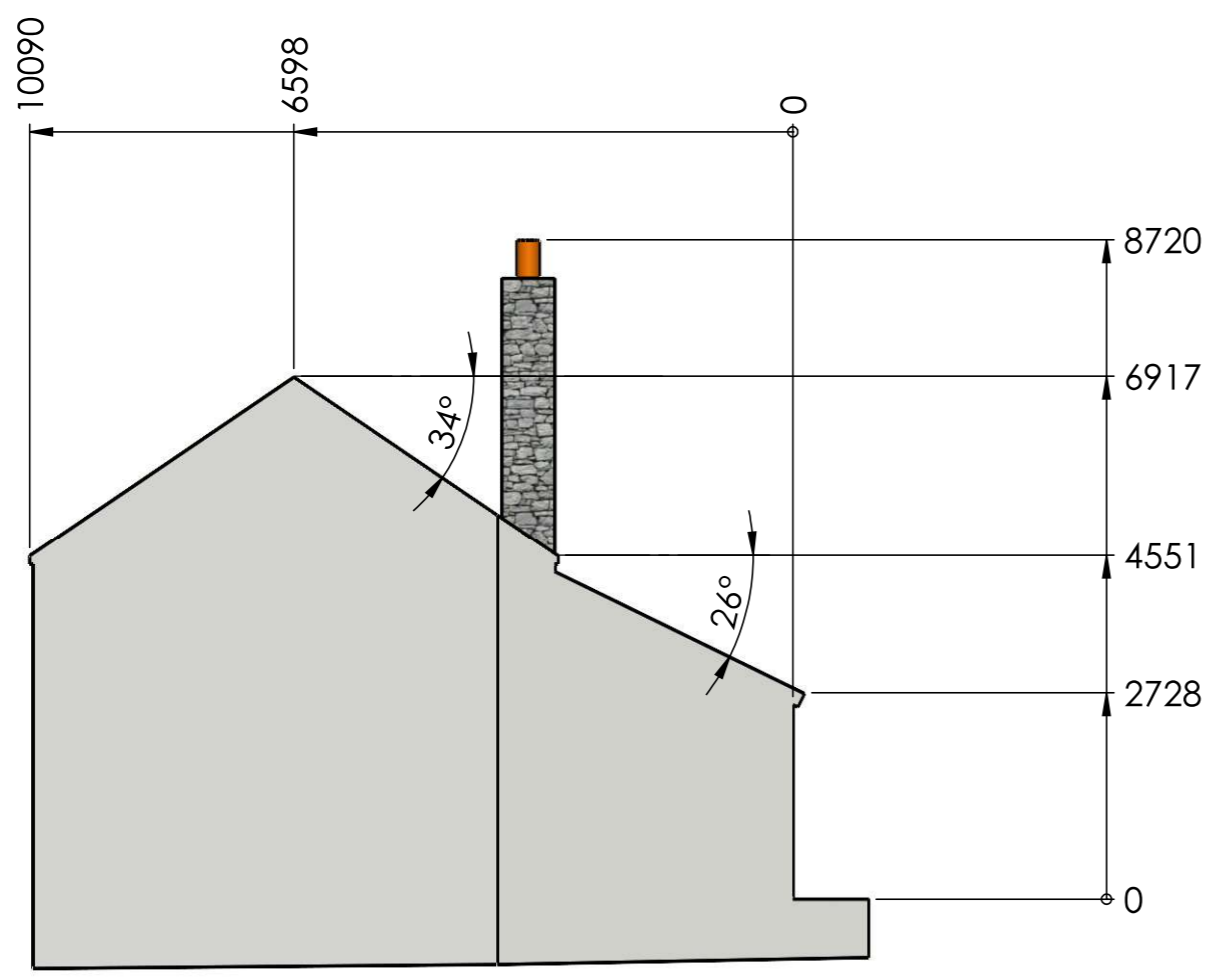

EAST FACE

Loft Conversion

4 High Street, Bampton, Tiverton
Devon, EX16 9NQ

Existing

Proposed

Drawn By	Size	Scale	Units	Date	Revision
Damien Fieldhouse	A3	1:100	mm	29/12/2023	1