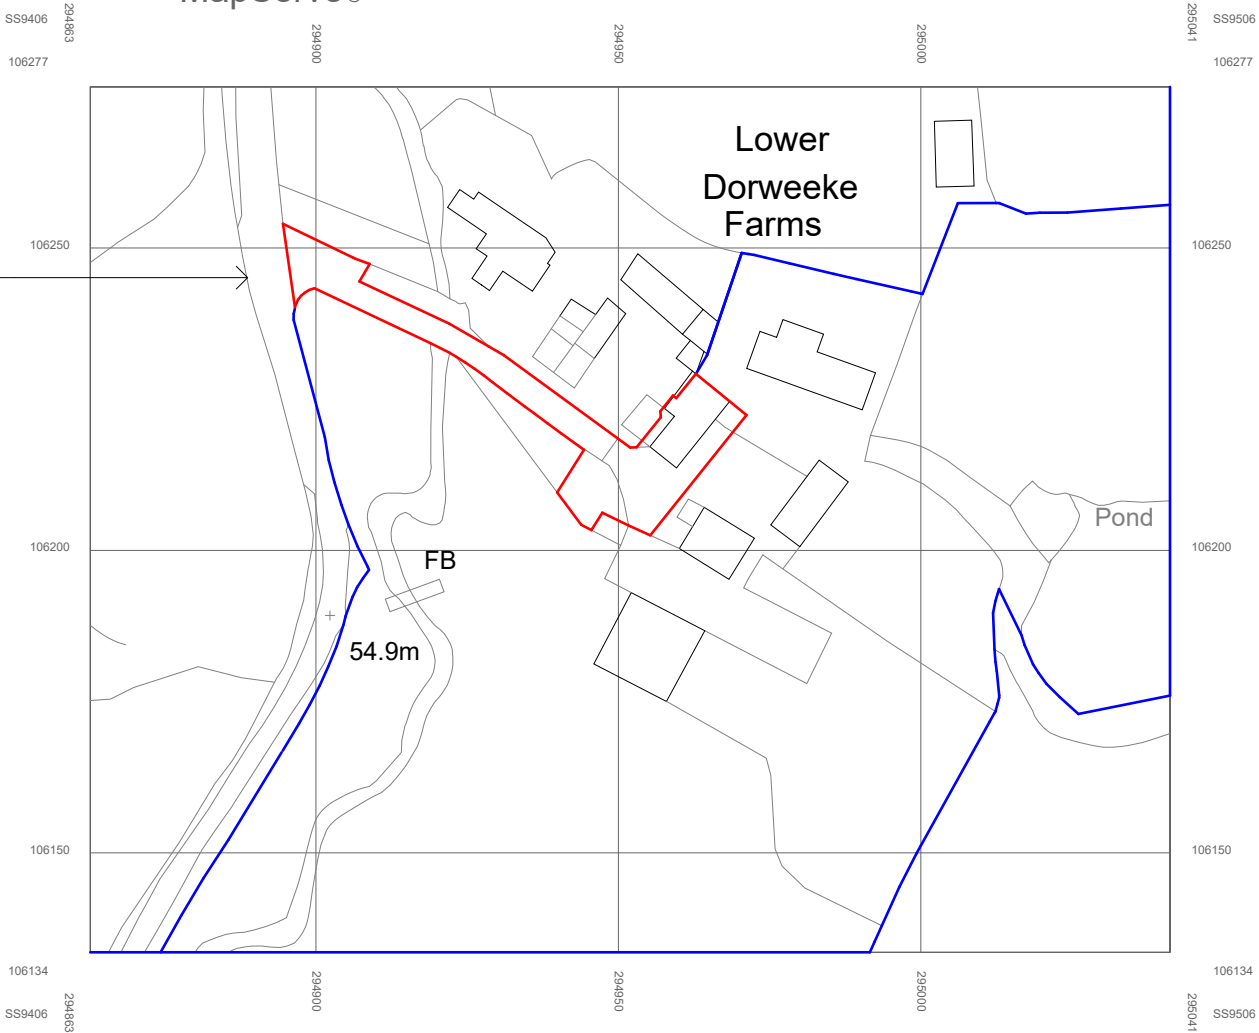

MapServe®

Public highway: road from Burns Cross to Shotash Farm

Lower Dorweeke Farms

Pond

54.9m

FB

For Planning

Sheet Issue Date: 22/09/23