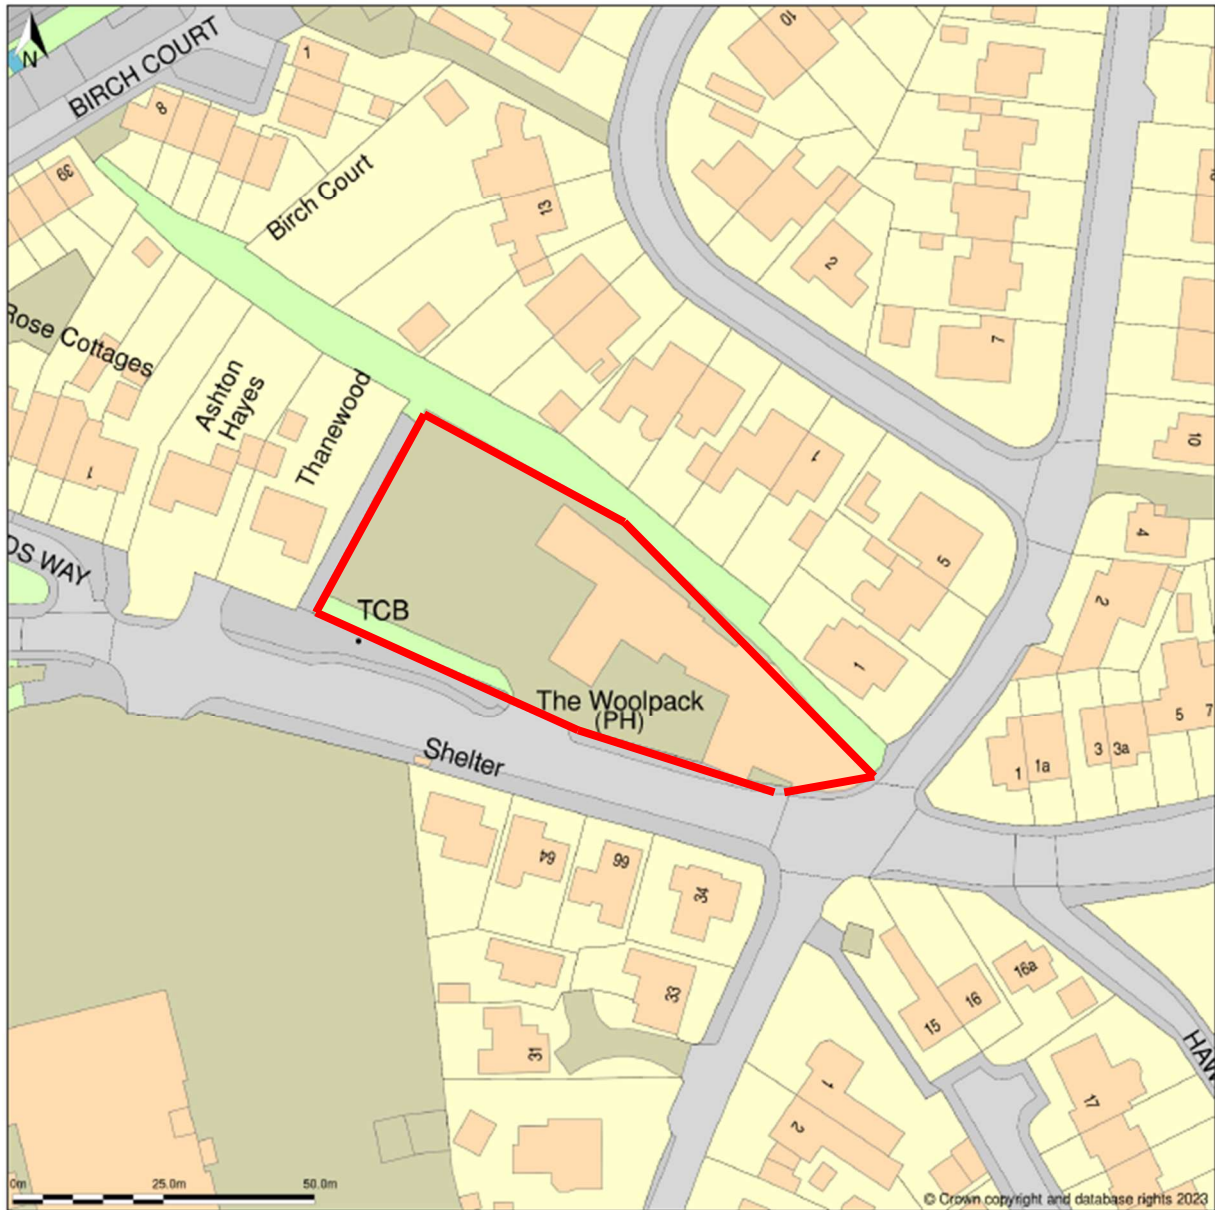

The Woolpack, Woolpack Inn, Shepherds Way, St Georges, Weston-super-mare, North Somerset,  
BS22 7XE

Location Plan shows area bounded by: 337280.08, 162597.27 337480.08, 162797.27 (at a scale of 1:1250), OSGridRef: ST37386269. The representation of a road, track or path is no evidence of a right of way. The representation of features as lines is no evidence of a property boundary.

Produced on 4th May 2023 from the Ordnance Survey National Geographic Database and incorporating surveyed revision available at this date. Reproduction in whole or part is prohibited without the prior permission of Ordnance Survey. © Crown copyright 2023. Supplied by [www.buyaplan.co.uk](http://www.buyaplan.co.uk) a licensed Ordnance Survey partner (100053143). Unique plan reference: #00817557-C58377.